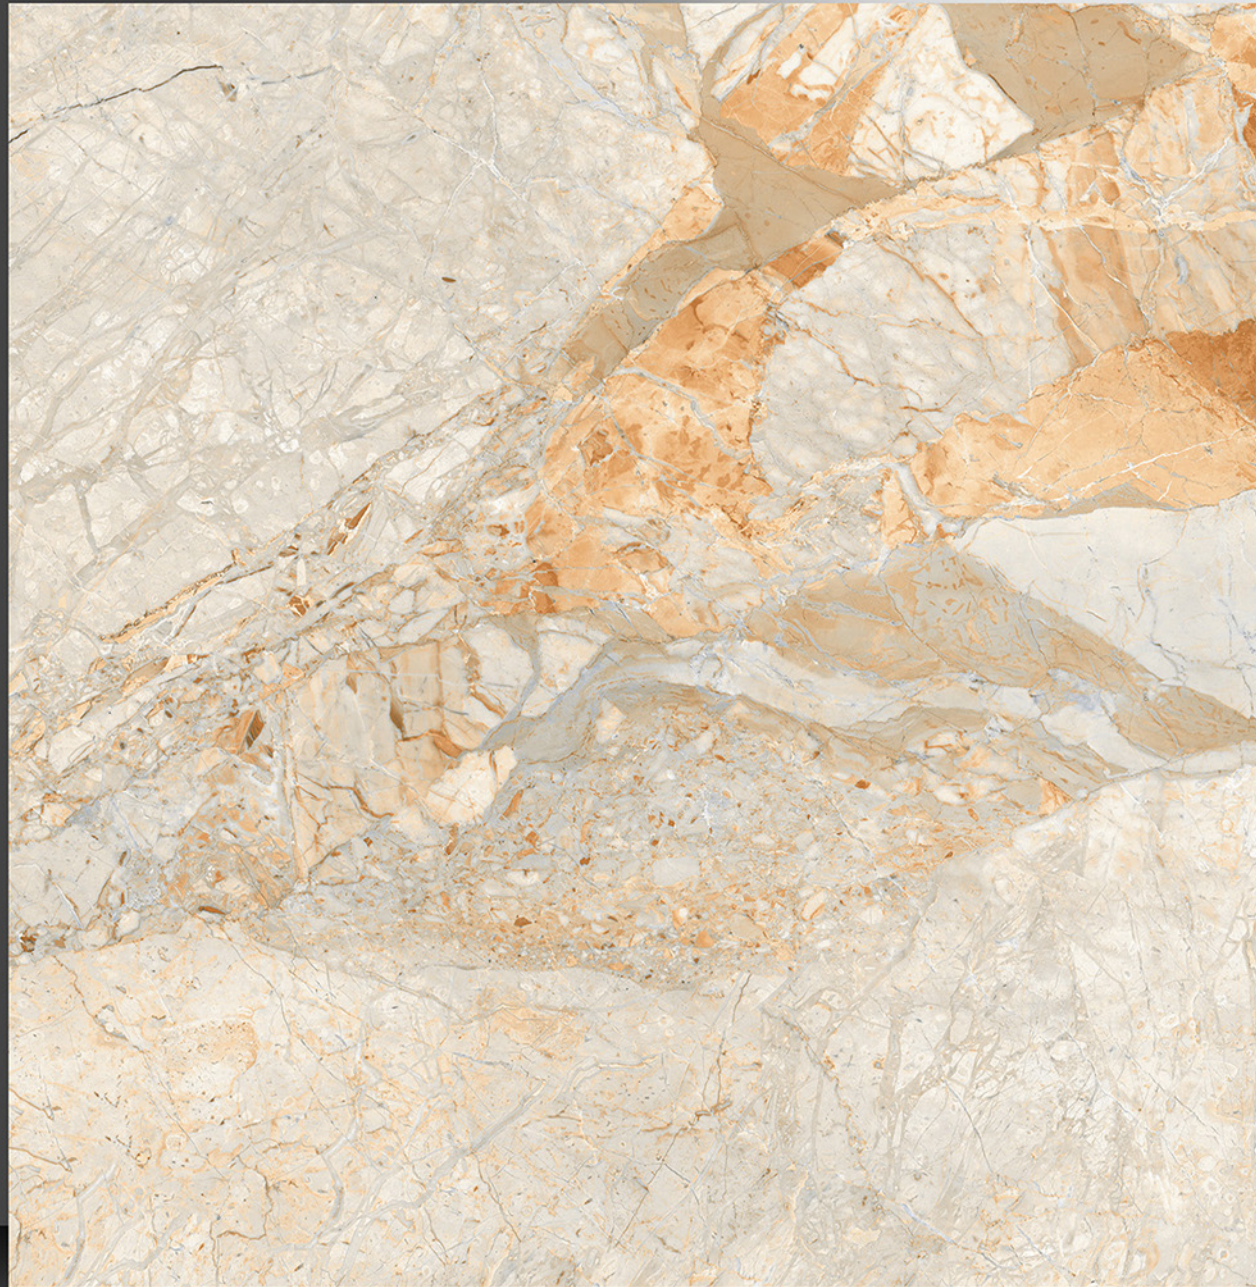

WHITE BODY

PORCELAIN TILES

600X600 mm