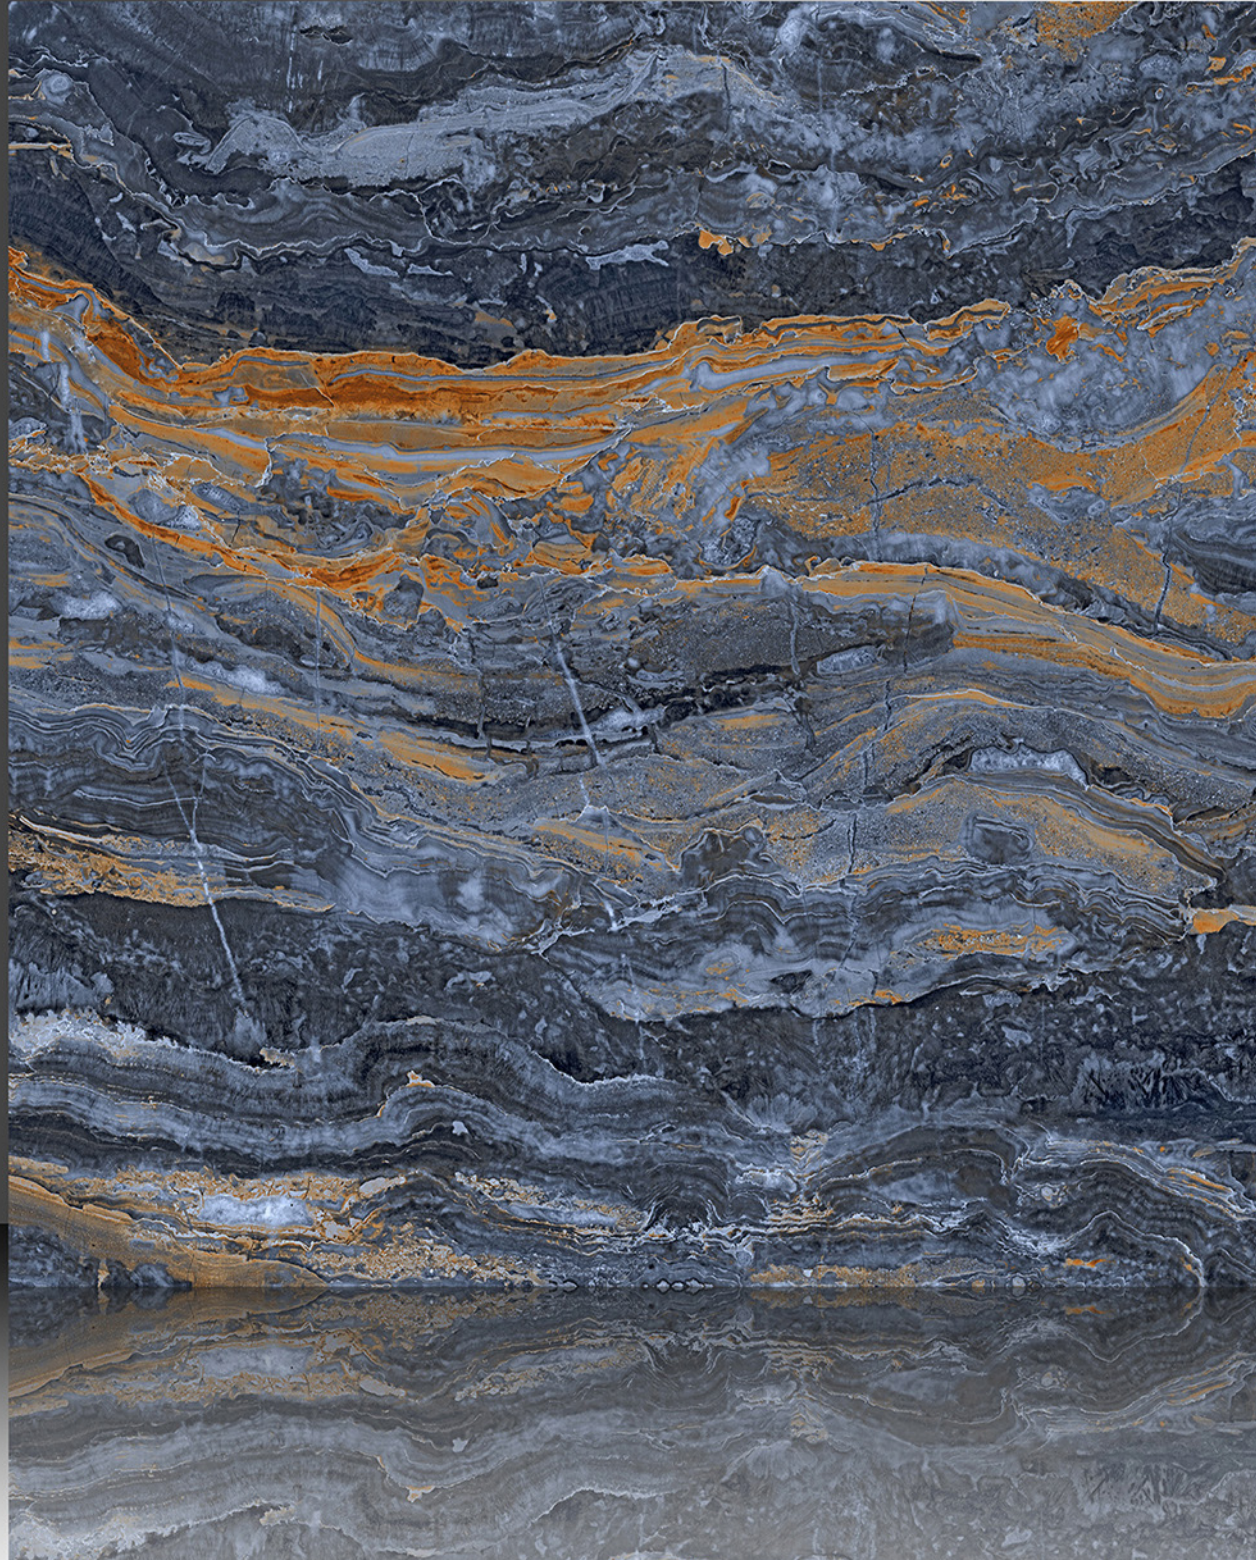

WHITE BODY

PORCELAIN TILES

600X600 mm