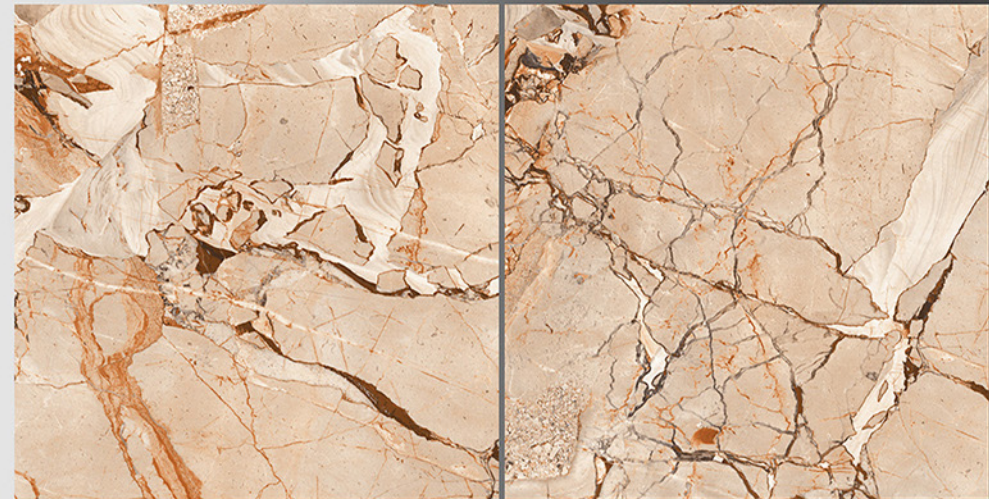

Marble Series

WHITE BODY

PORCELAIN TILES

600X600 mm

8061

Marble Series

WHITE BODY

PORCELAIN TILES