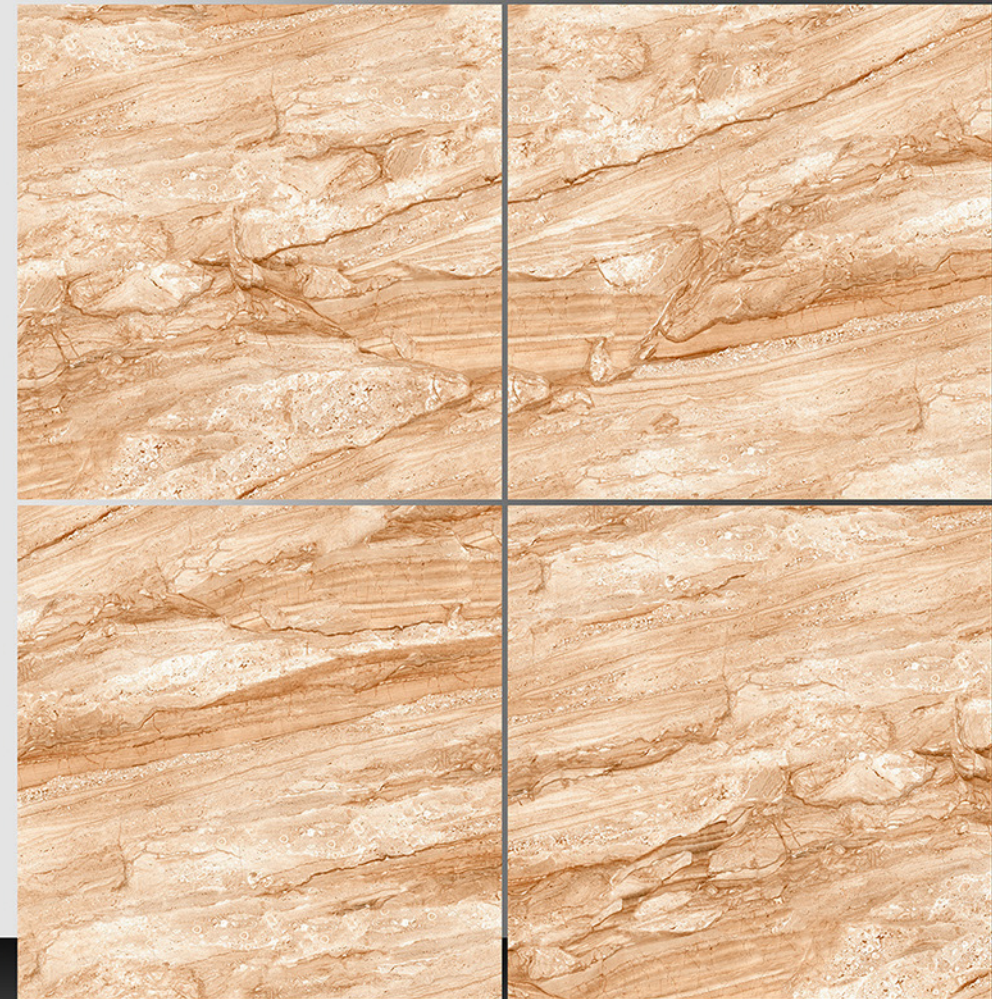

8108

Marble Series