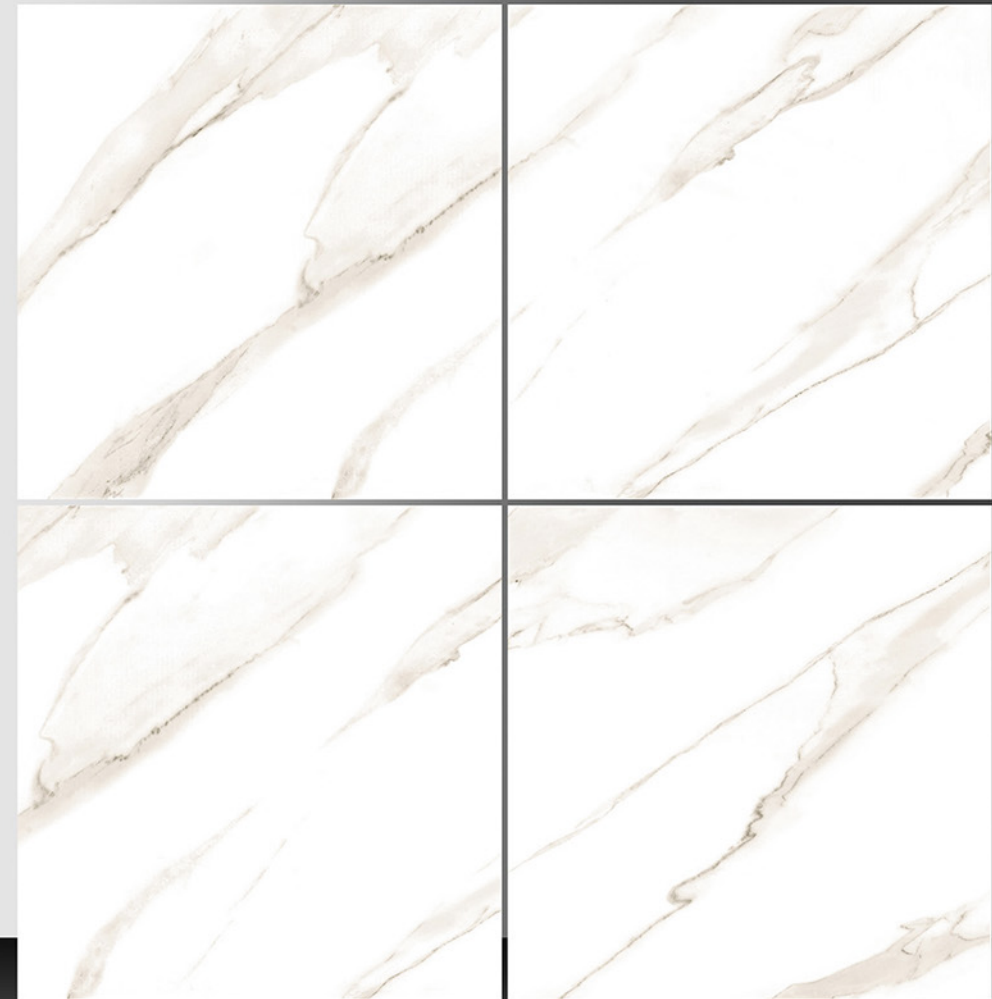

8109

Marble Series