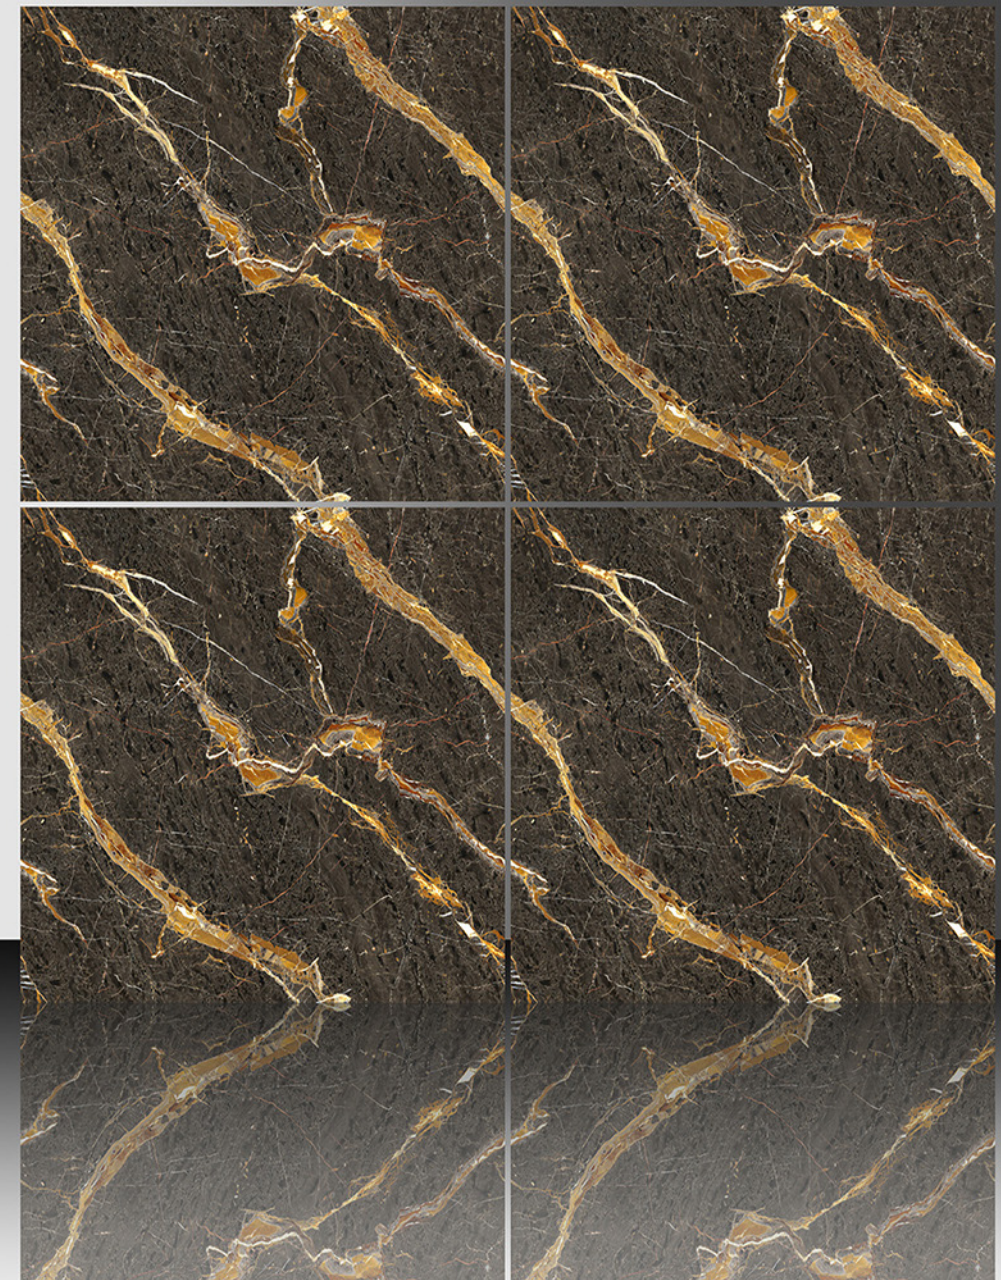

Marble Series

WHITE BODY

PORCELAIN TILES

600X600 mm

8078

Marble Series

WHITE BODY

PORCELAIN TILES