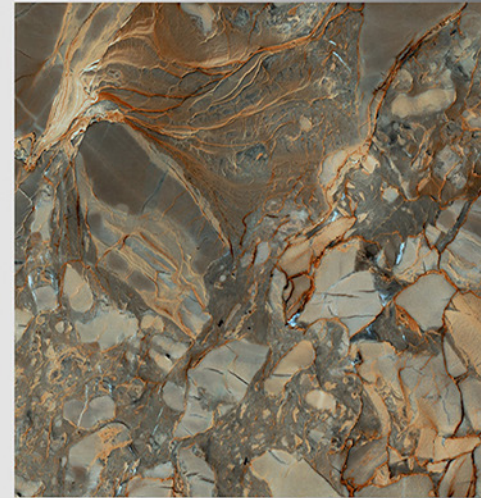

8073

Marble Series

WHITE BODY

PORCELAIN TILES

600X600 mm

8074

Marble Series

WHITE BODY