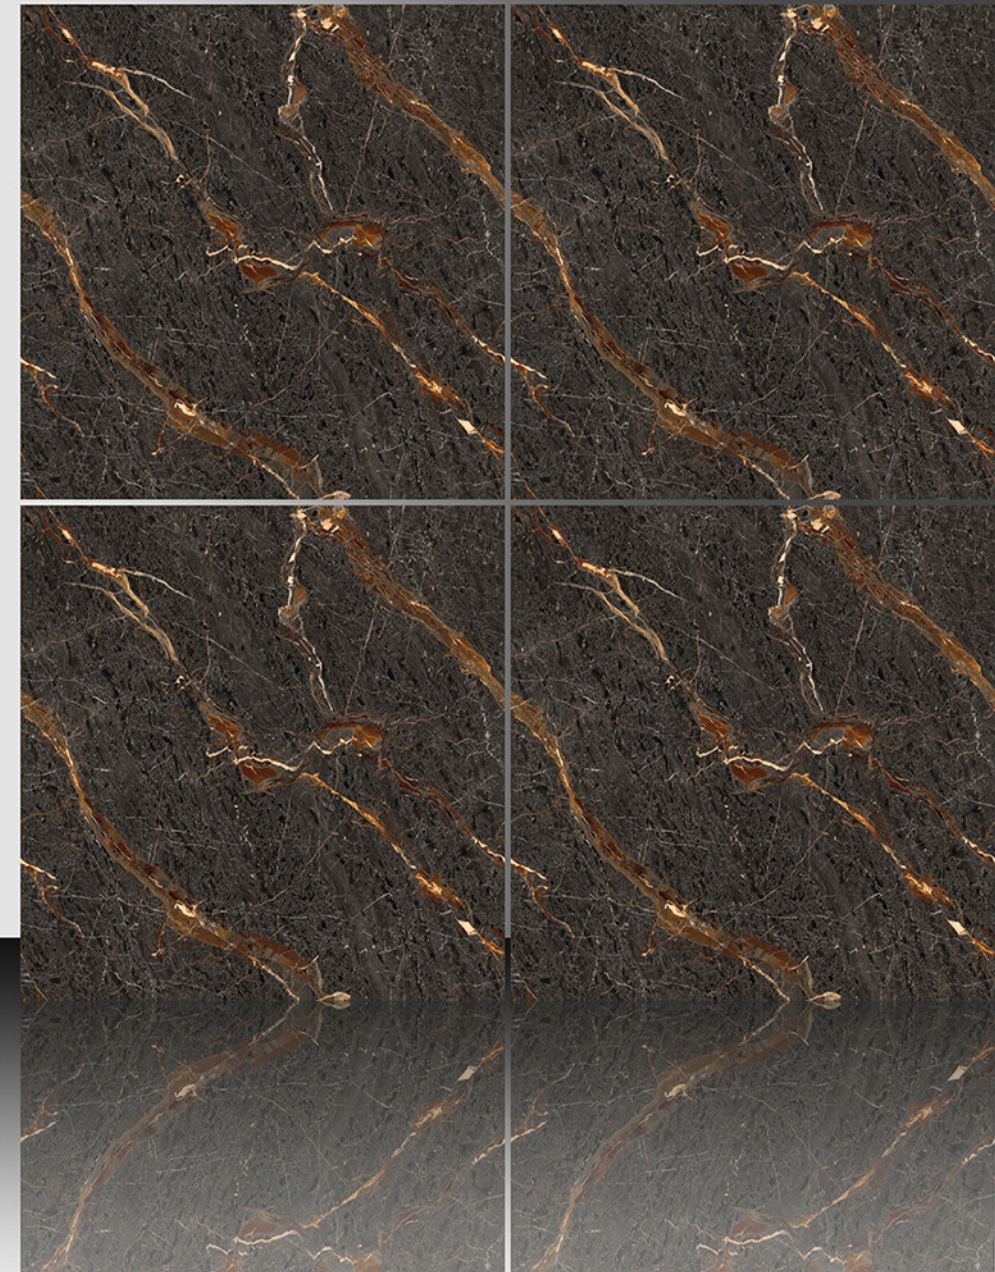

8080

Marble Series