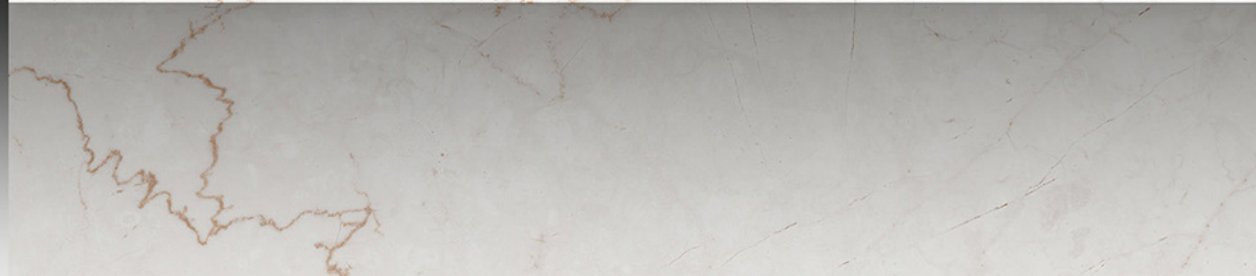

8092

Marble Series

WHITE BODY

PORCELAIN TILES

600X600 mm

8093

Marble Series

WHITE BODY