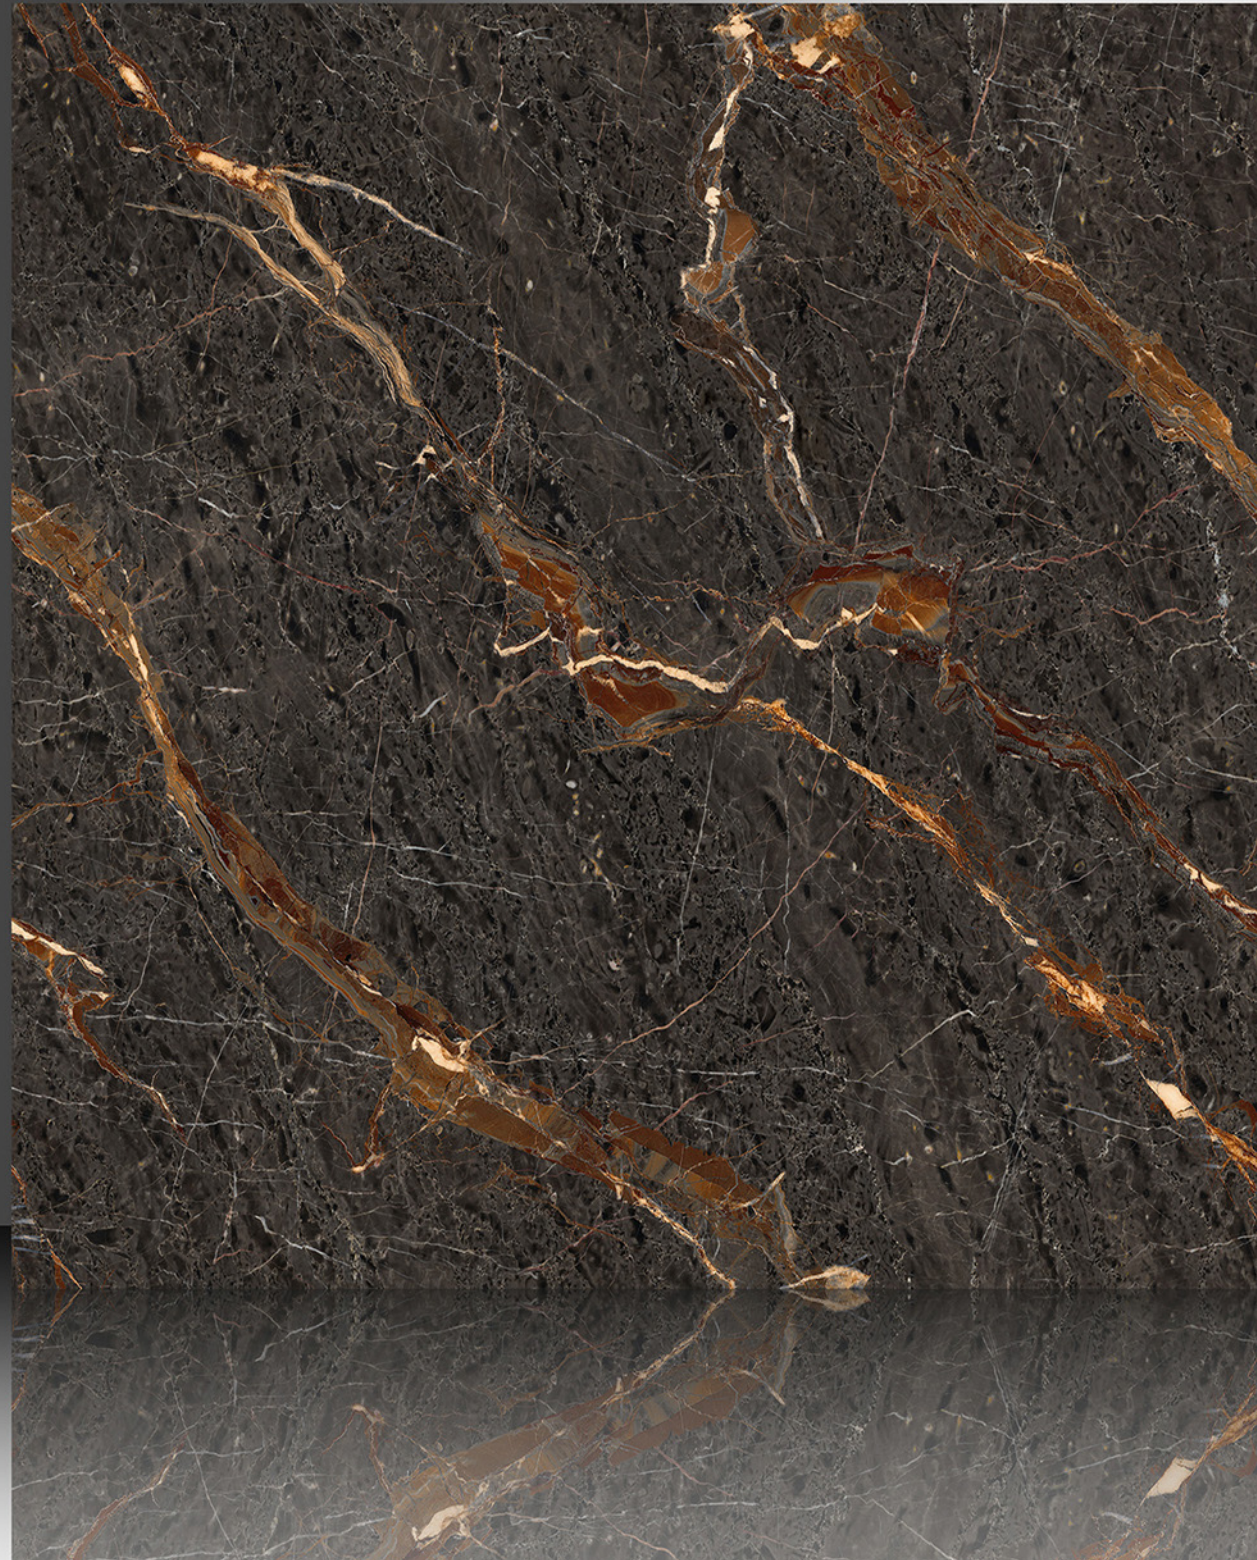

WHITE BODY

PORCELAIN TILES

600X600 mm