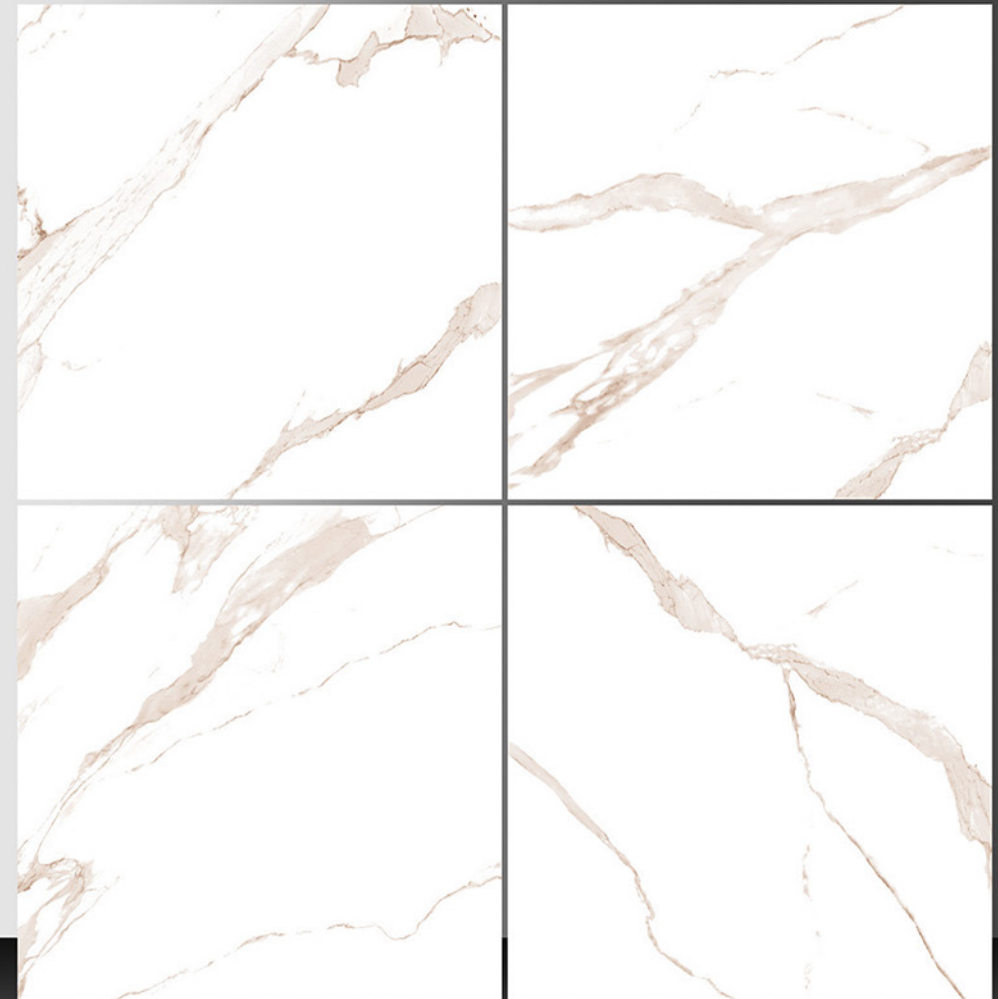

600X600 mm

8103

Marble Series

WHITE BODY

PORCELAIN TILES

600X600 mm

8104

Marble Series