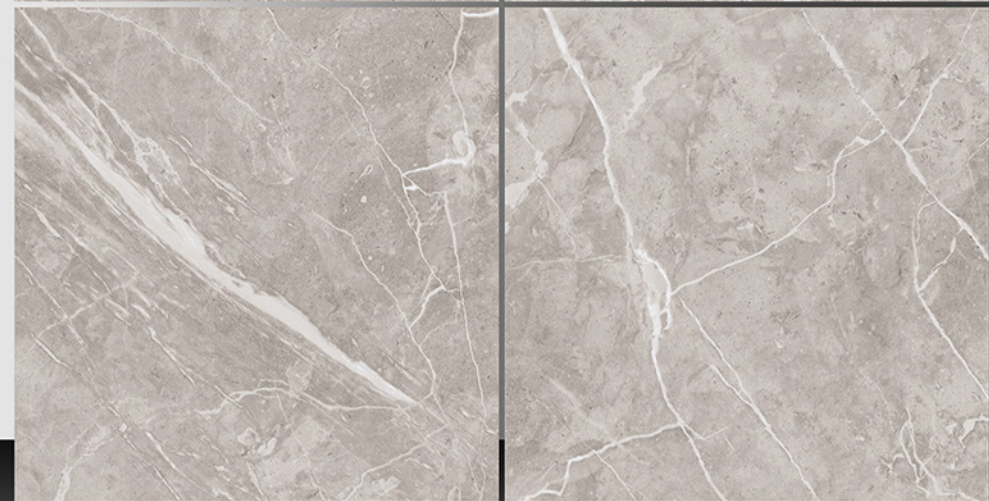

WHITE BODY

PORCELAIN TILES

600X600 mm

8056

Marble Series

WHITE BODY

PORCELAIN TILES

600X600 mm