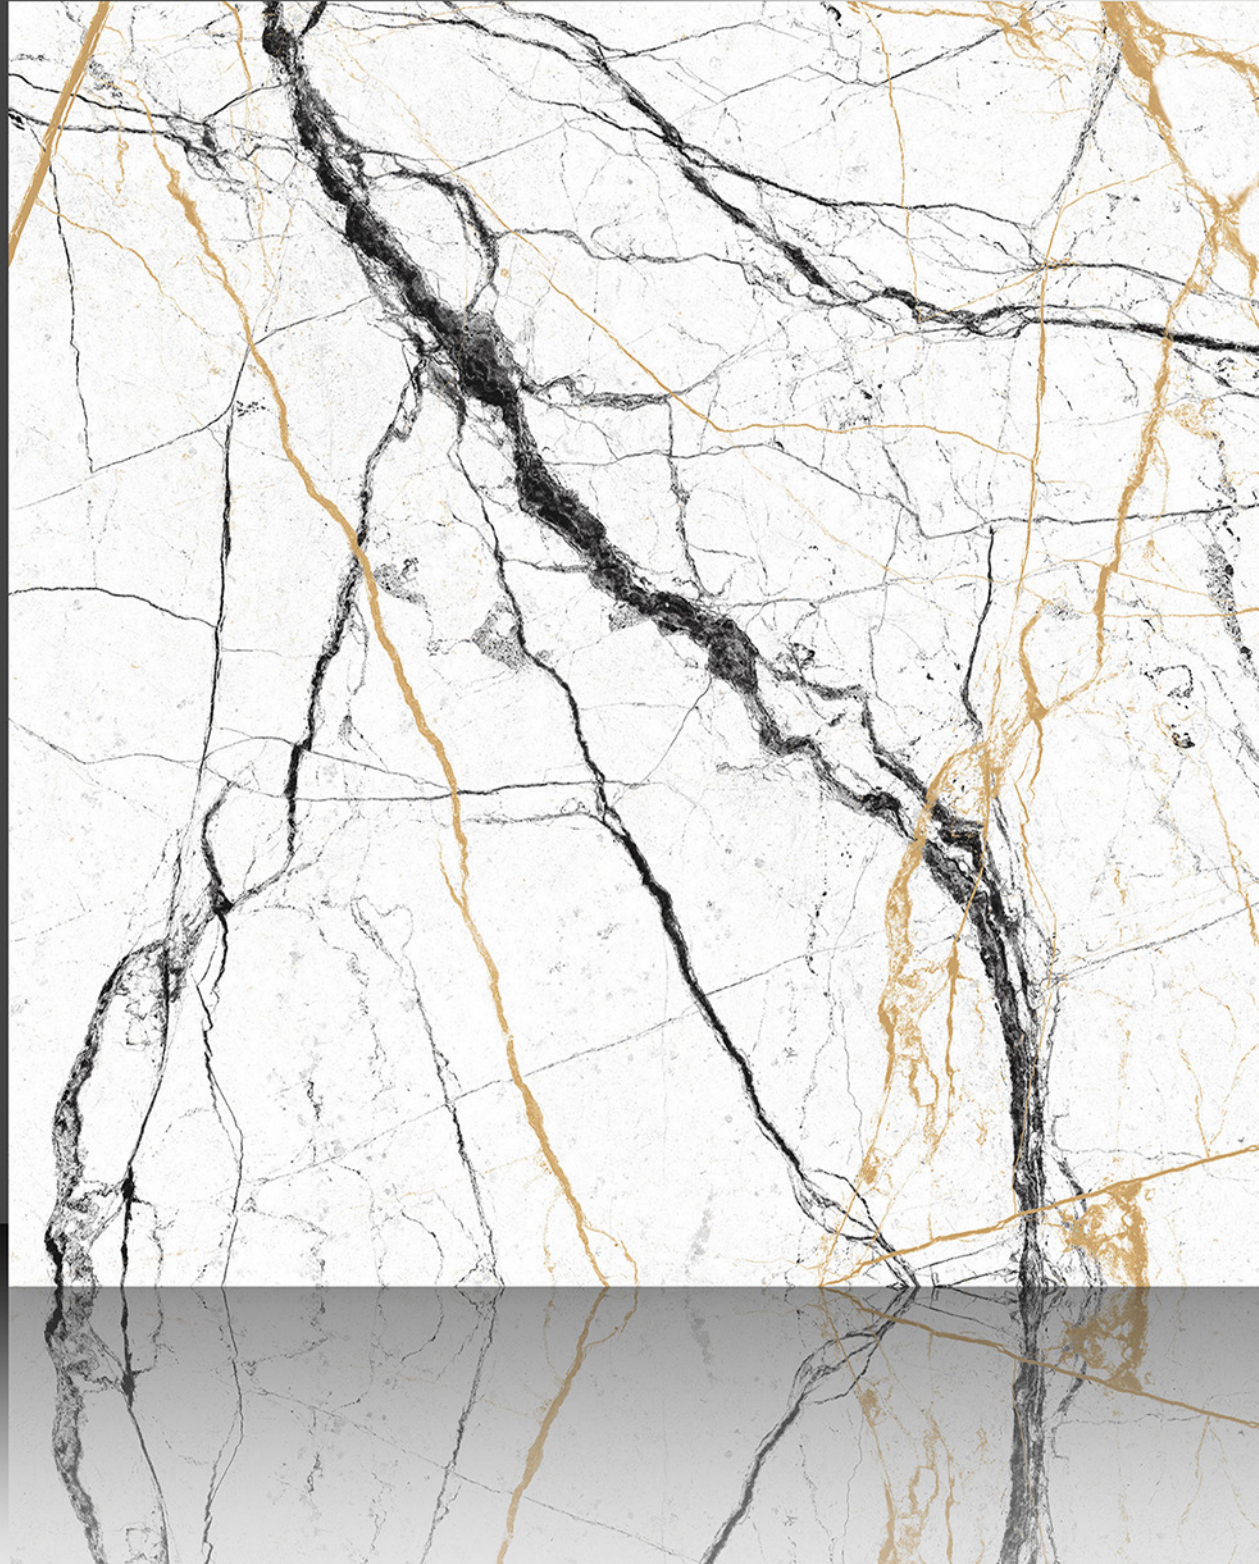

600X600 mm

8062

Marble Series

WHITE BODY

PORCELAIN TILES

600X600 mm

8063

Marble Series