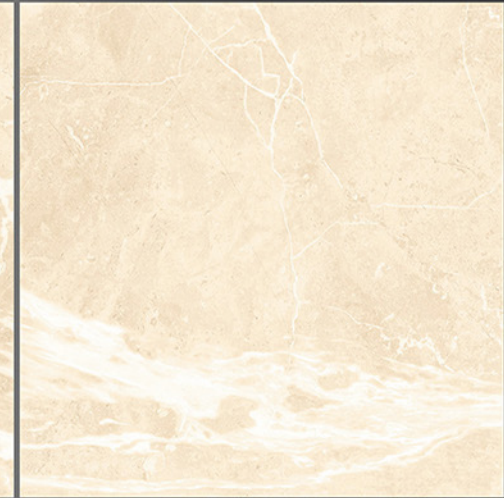

8057

Marble Series