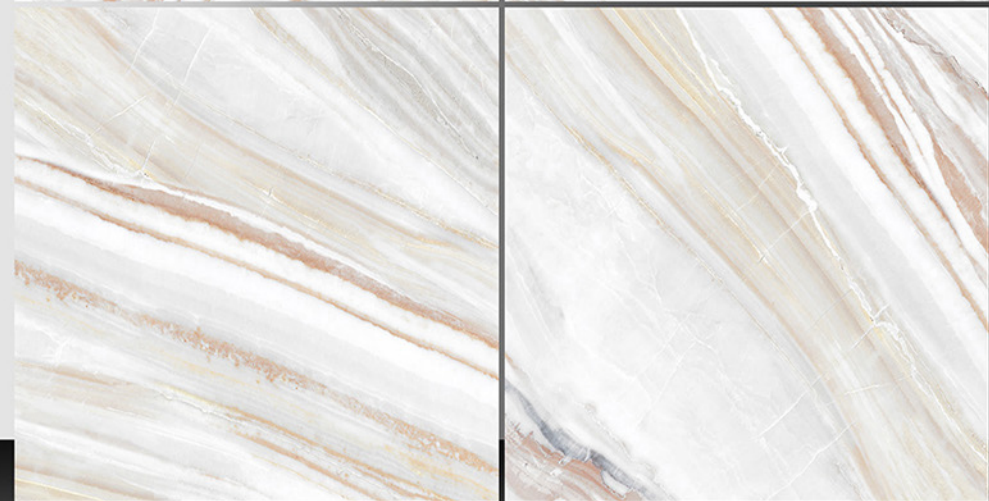

600X600 mm

8070

Marble Series

WHITE BODY

PORCELAIN TILES

600X600 mm

8071

Marble Series