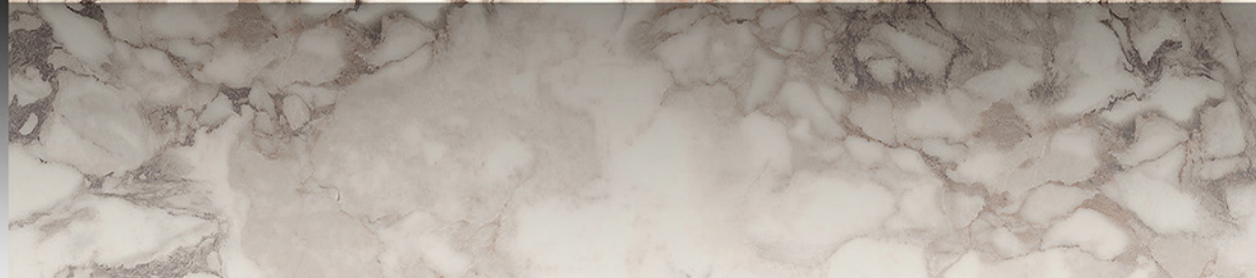

Marble Series

WHITE BODY

PORCELAIN TILES

600X600 mm

8069

Marble Series

WHITE BODY

PORCELAIN TILES