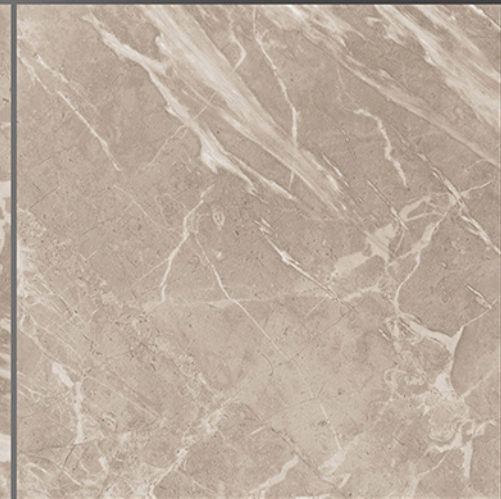

8057

Marble Series

WHITE BODY

PORCELAIN TILES

600X600 mm

8058

Marble Series

WHITE BODY