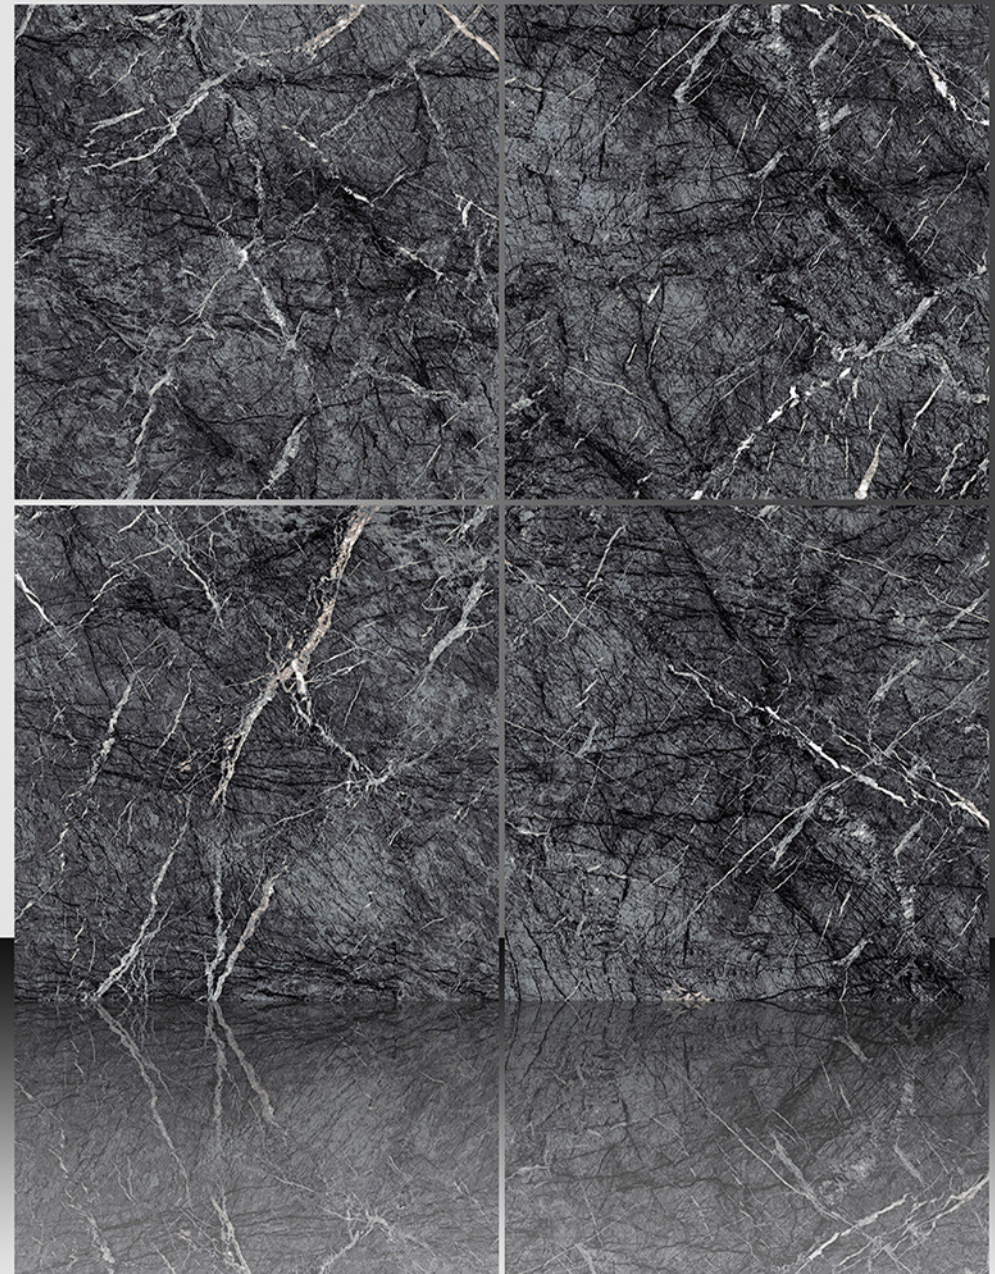

8065

Marble Series

WHITE BODY

PORCELAIN TILES

600X600 mm

8066

Marble Series

WHITE BODY