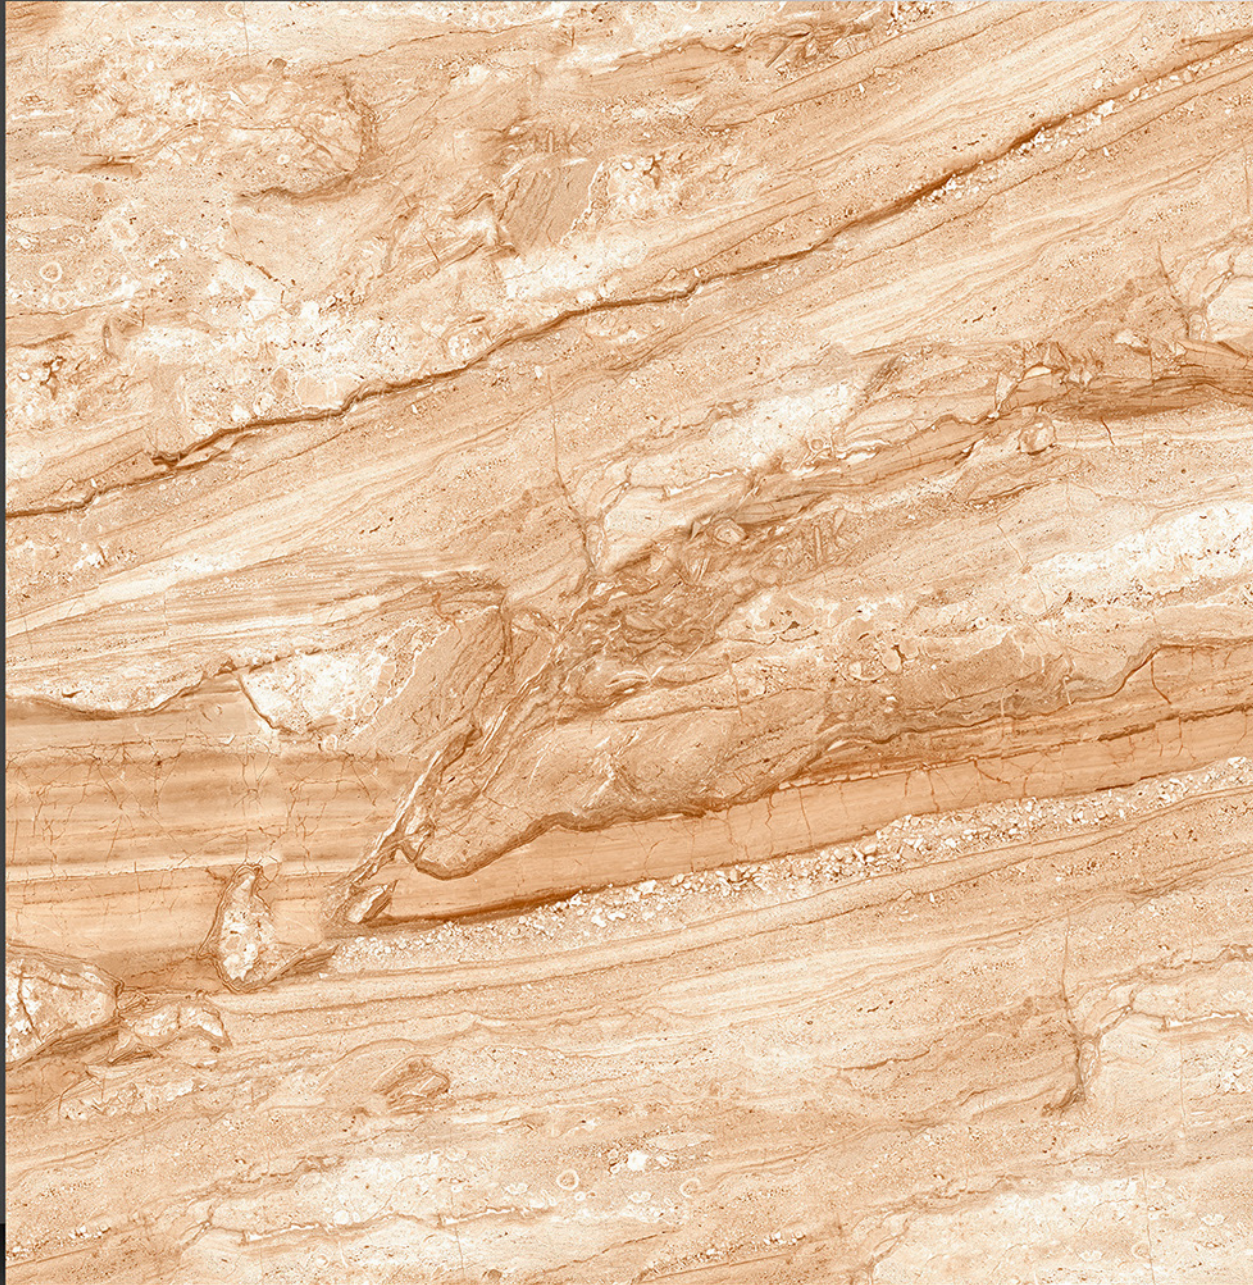

8108

Marble Series