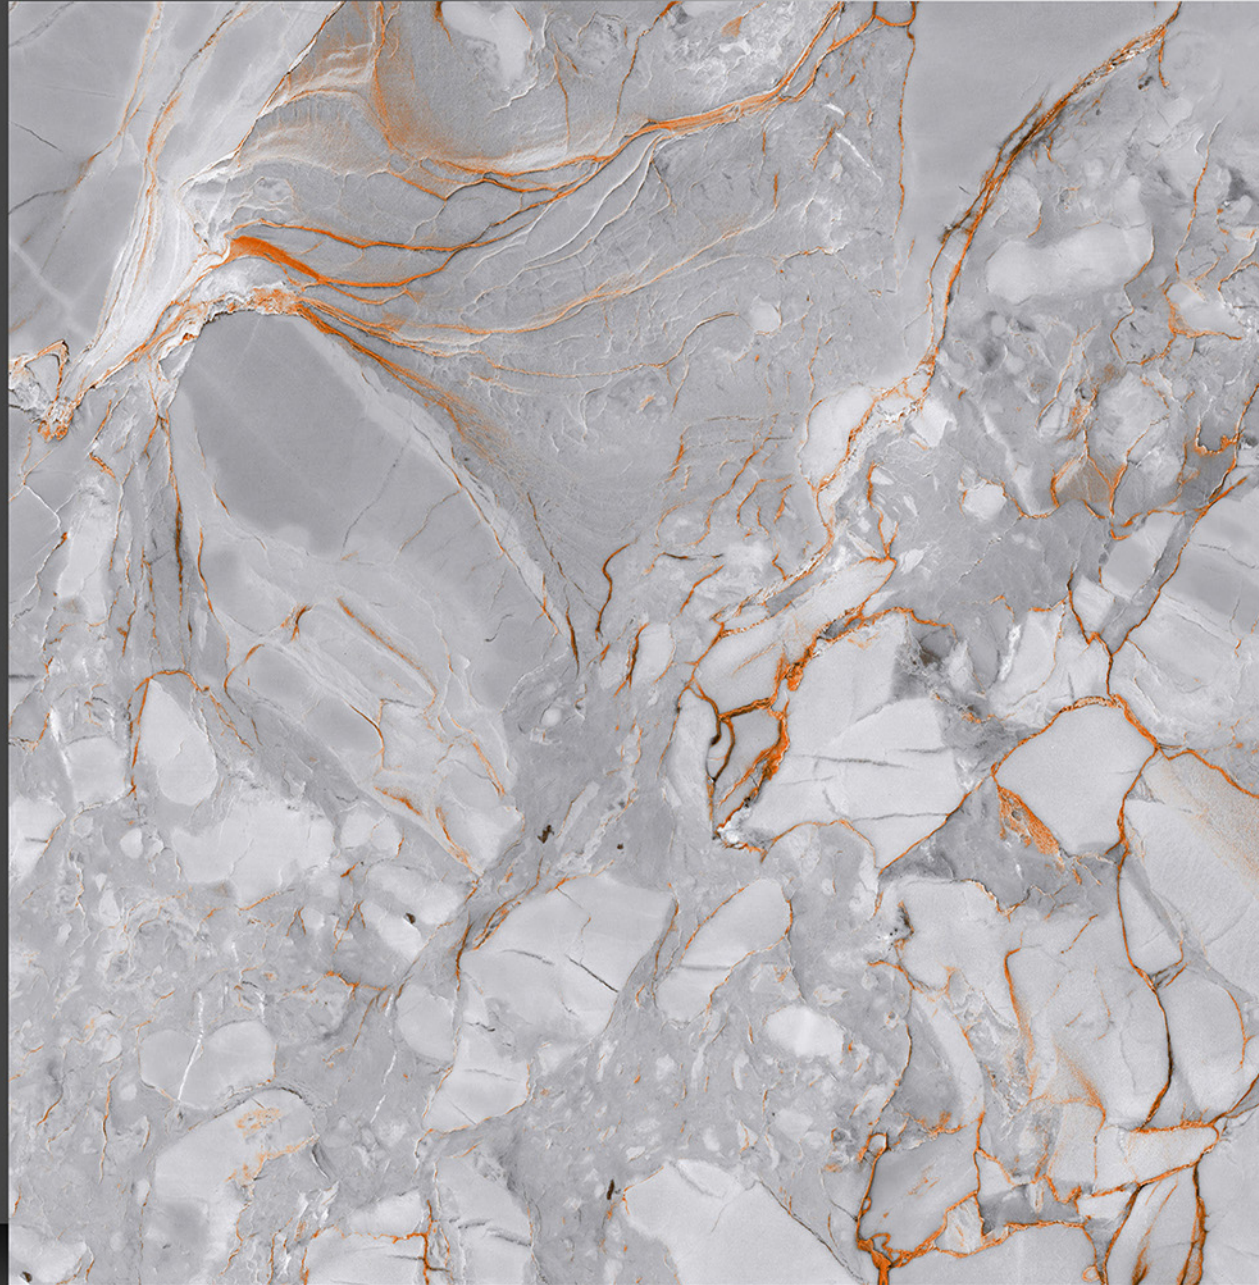

WHITE BODY

PORCELAIN TILES

600X600 mm