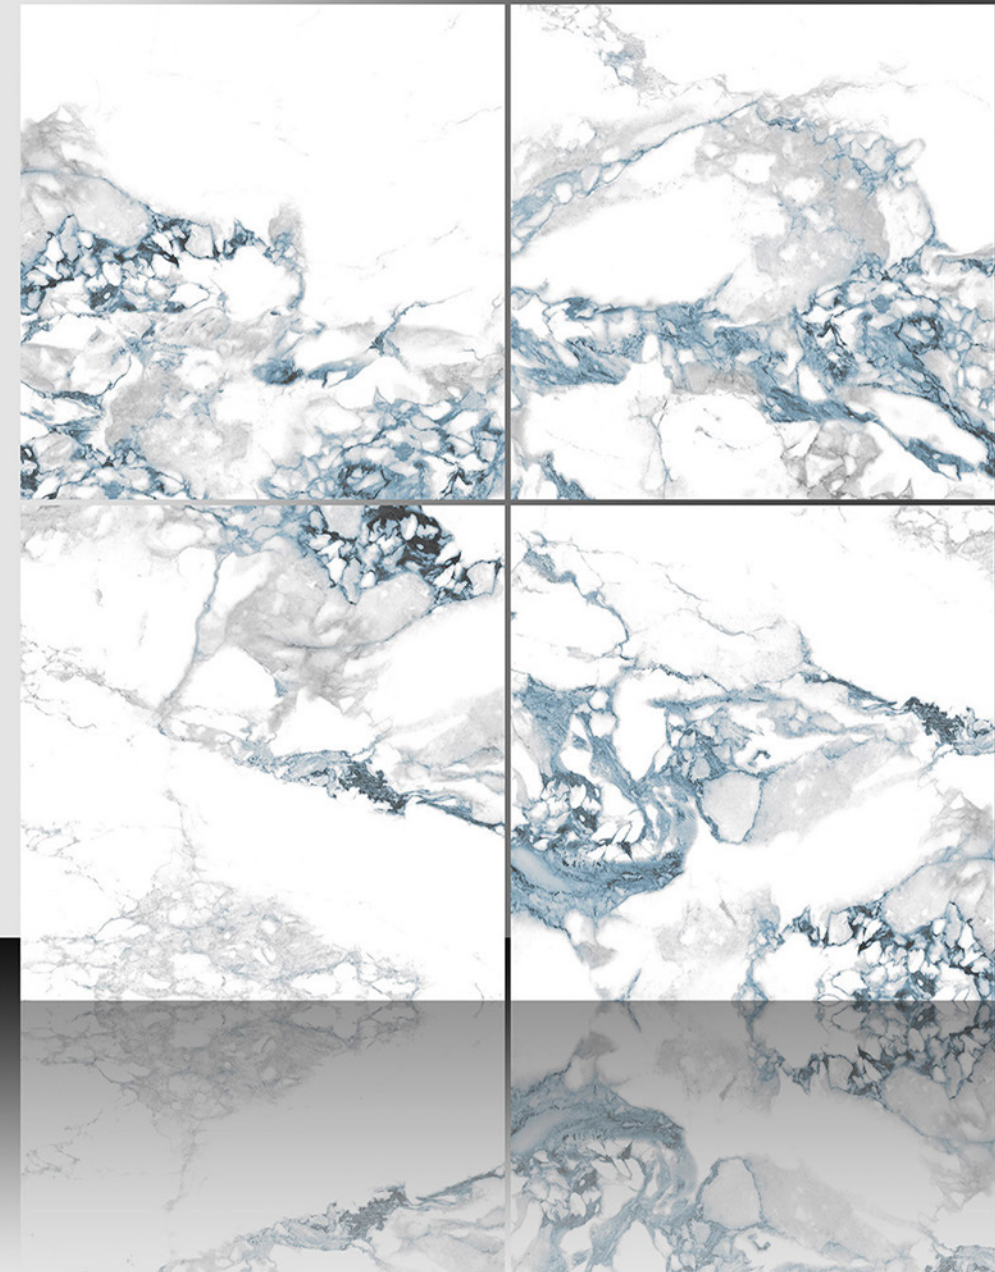

8068

Marble Series