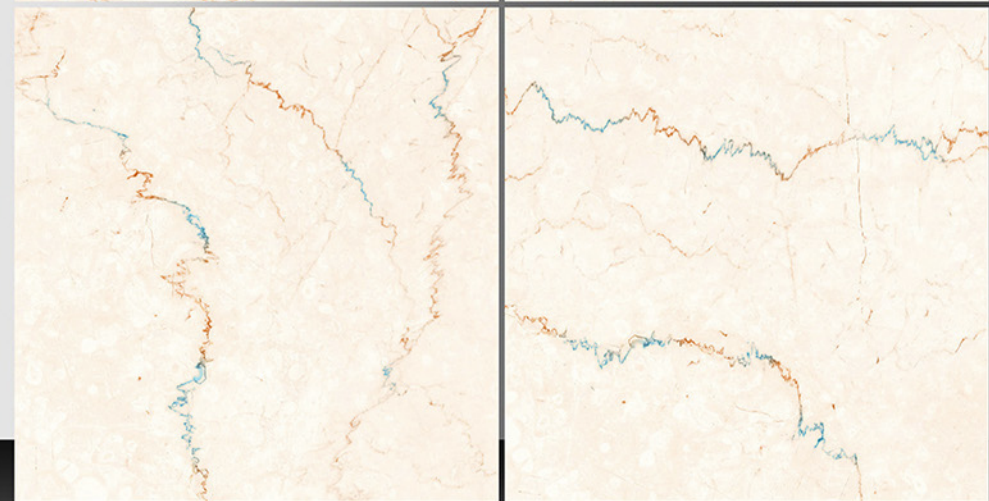

8092

Marble Series