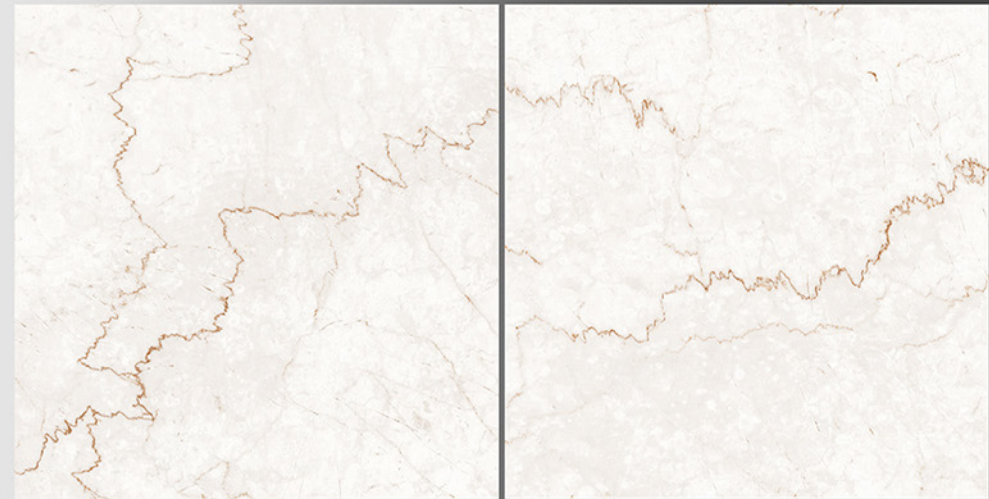

8092

Marble Series

WHITE BODY

PORCELAIN TILES

600X600 mm

8093

Marble Series

WHITE BODY