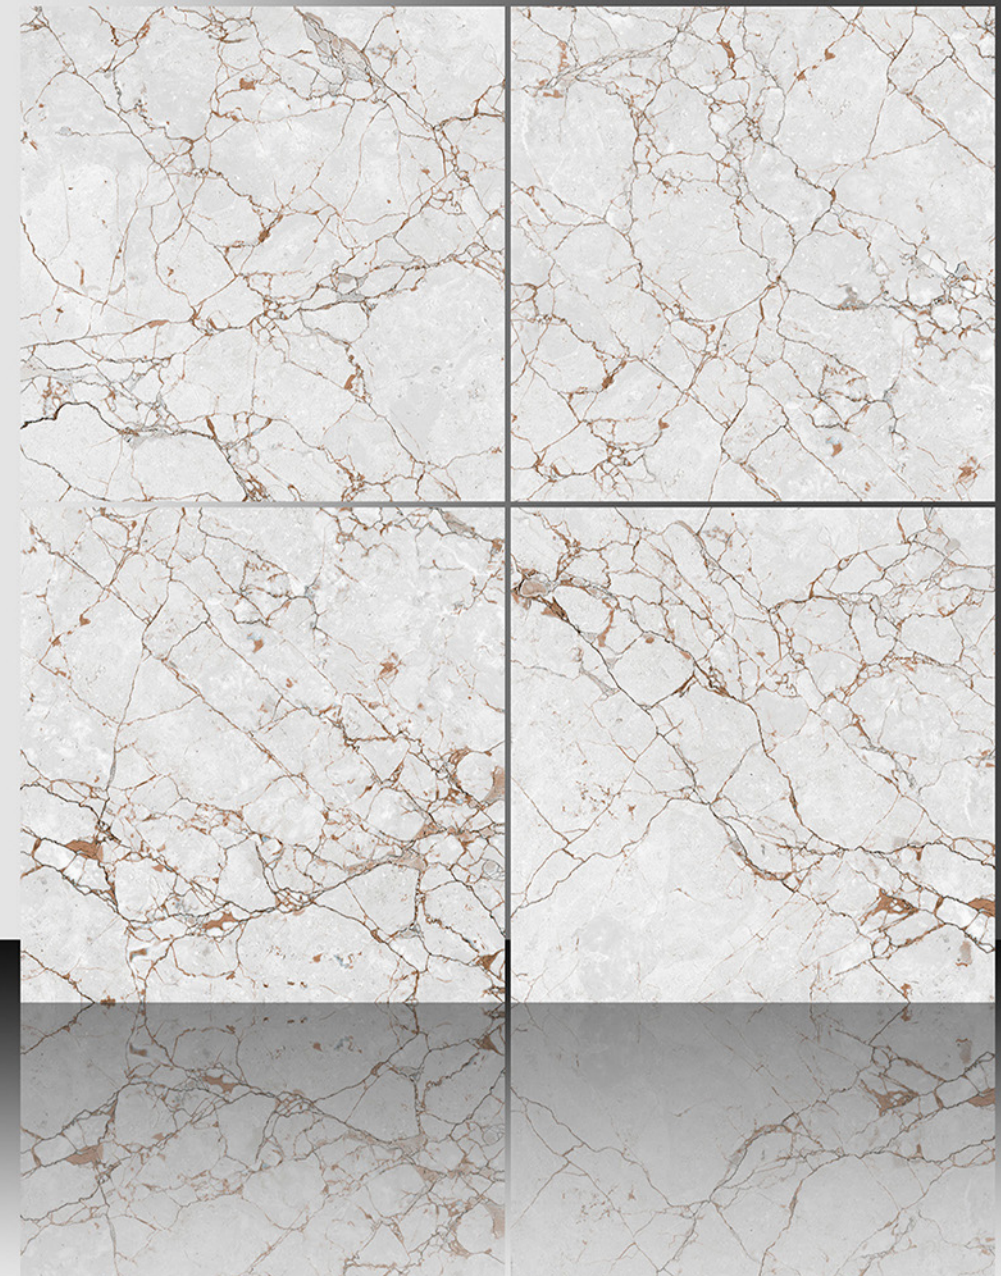

WHITE BODY

PORCELAIN TILES

600X600 mm

8082

Marble Series

WHITE BODY

PORCELAIN TILES

600X600 mm