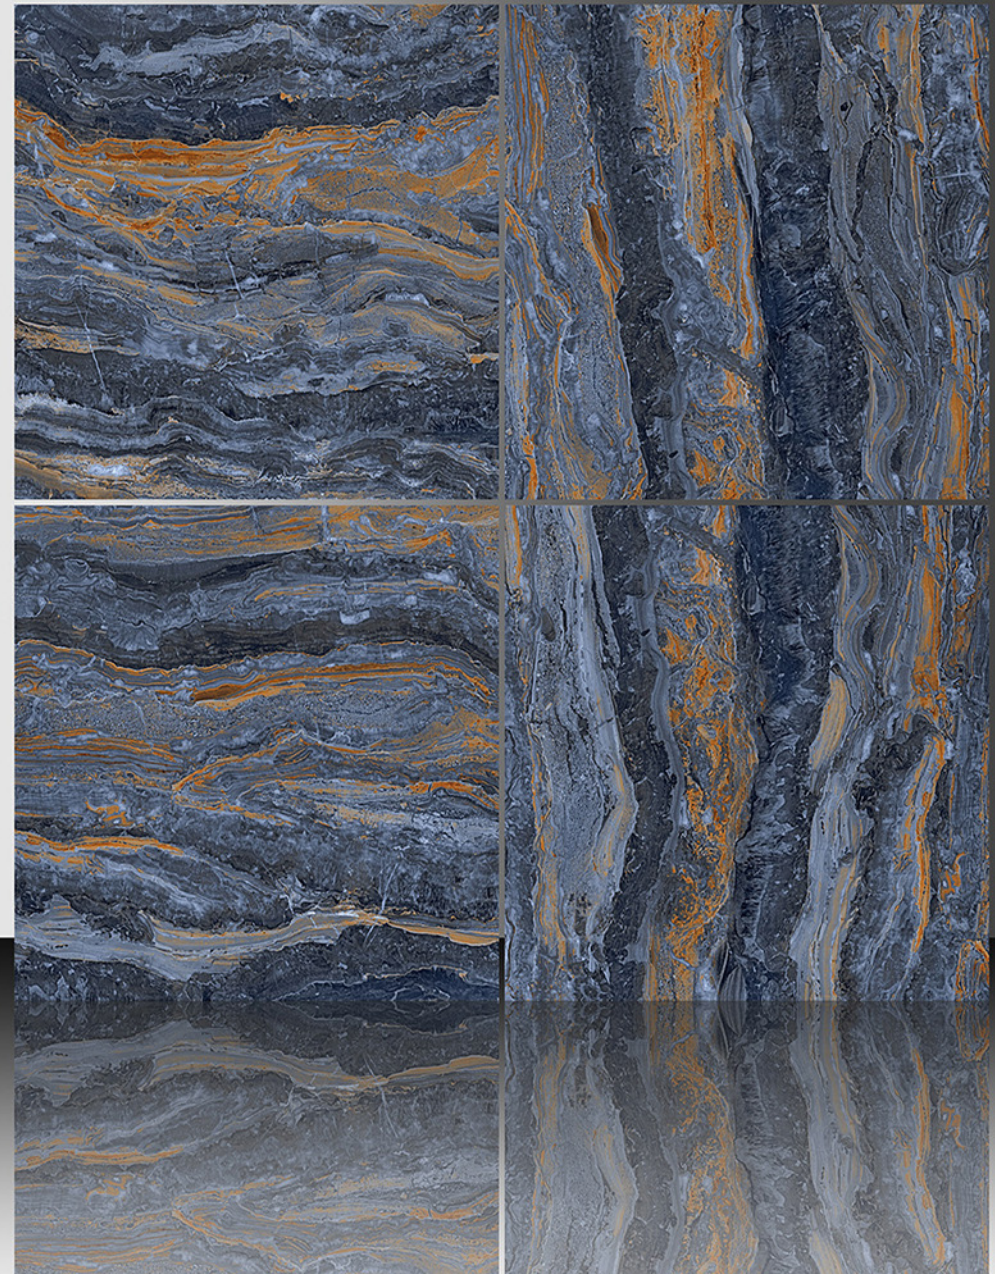

Marble Series

WHITE BODY

PORCELAIN TILES

600X600 mm

8088

Marble Series

WHITE BODY

PORCELAIN TILES