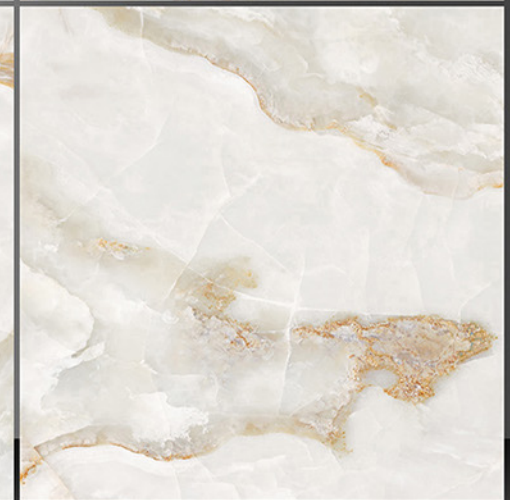

8096

Marble Series