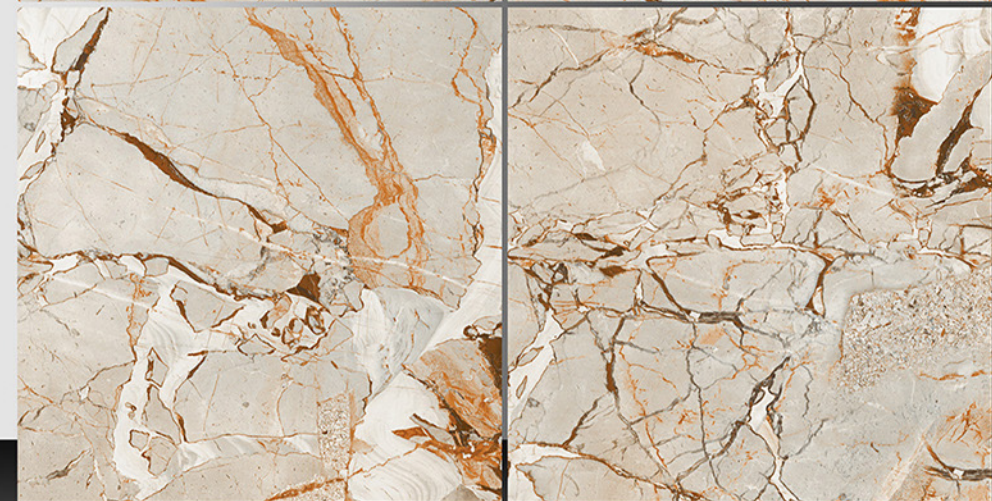

8062

Marble Series