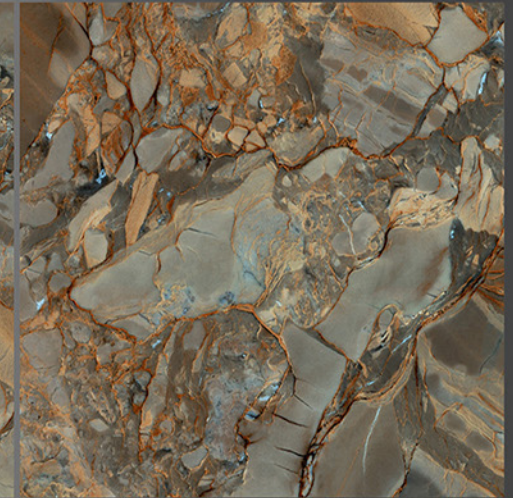

8073

Marble Series

WHITE BODY

PORCELAIN TILES

600X600 mm

8074

Marble Series

WHITE BODY