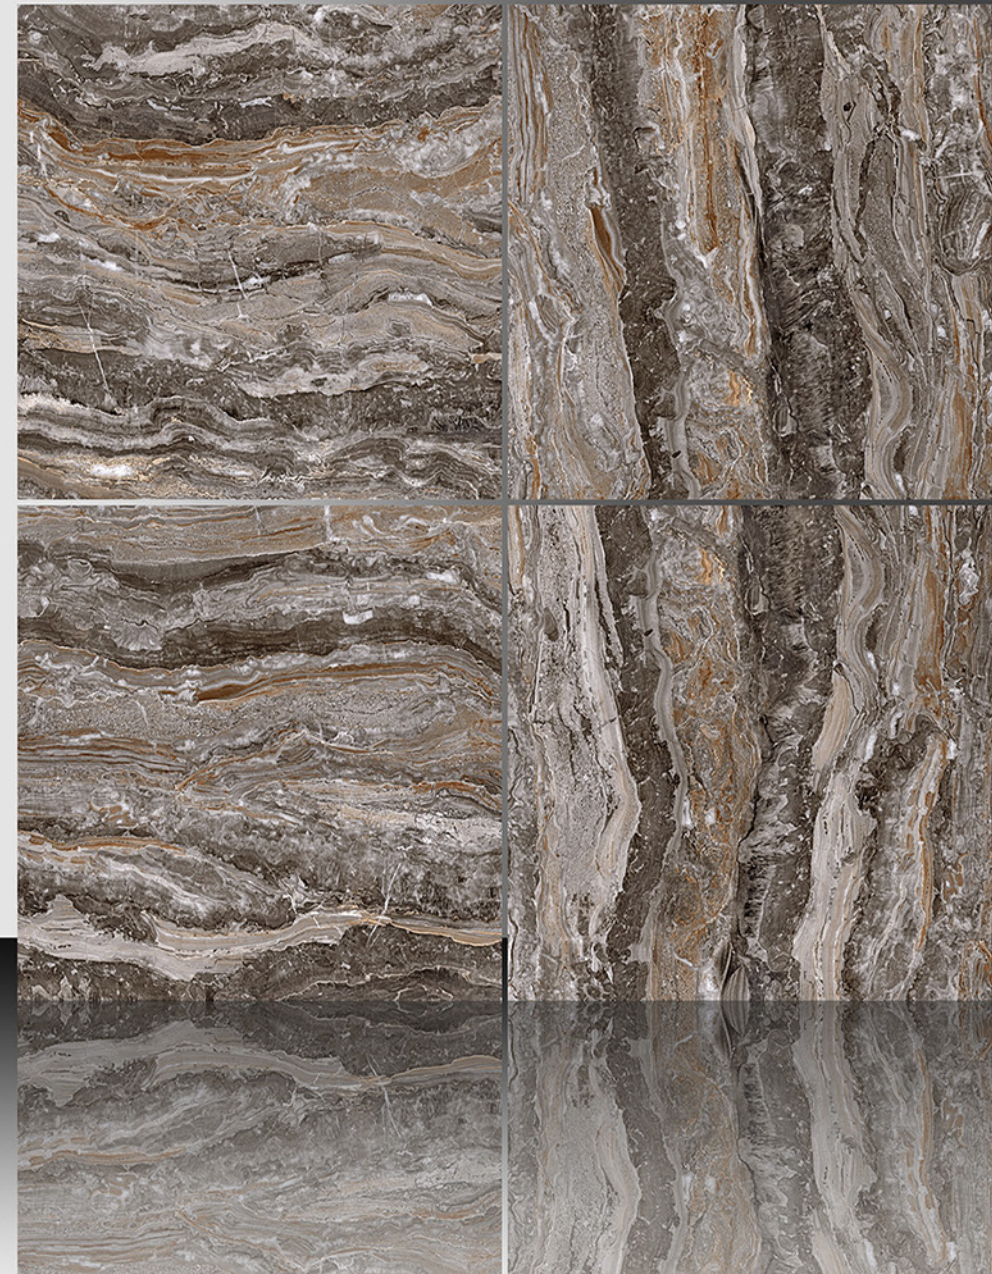

8089

Marble Series