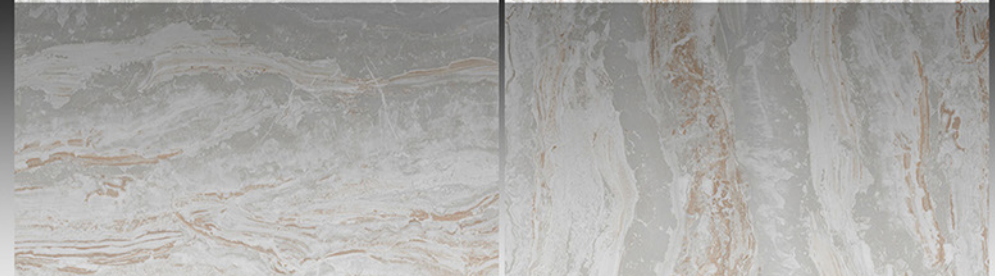

600X600 mm

8089

Marble Series

WHITE BODY

PORCELAIN TILES

600X600 mm

8090

Marble Series