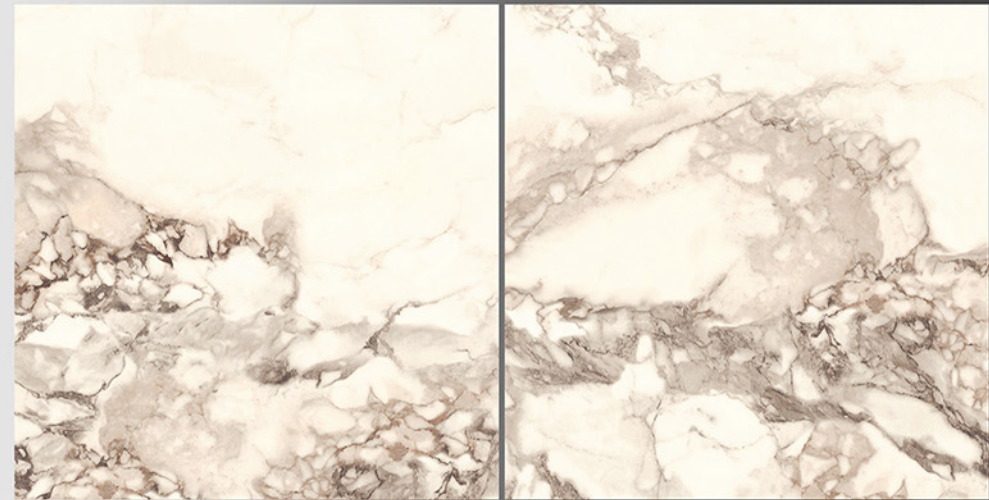

Marble Series

WHITE BODY

PORCELAIN TILES

600X600 mm

8069

Marble Series

WHITE BODY

PORCELAIN TILES