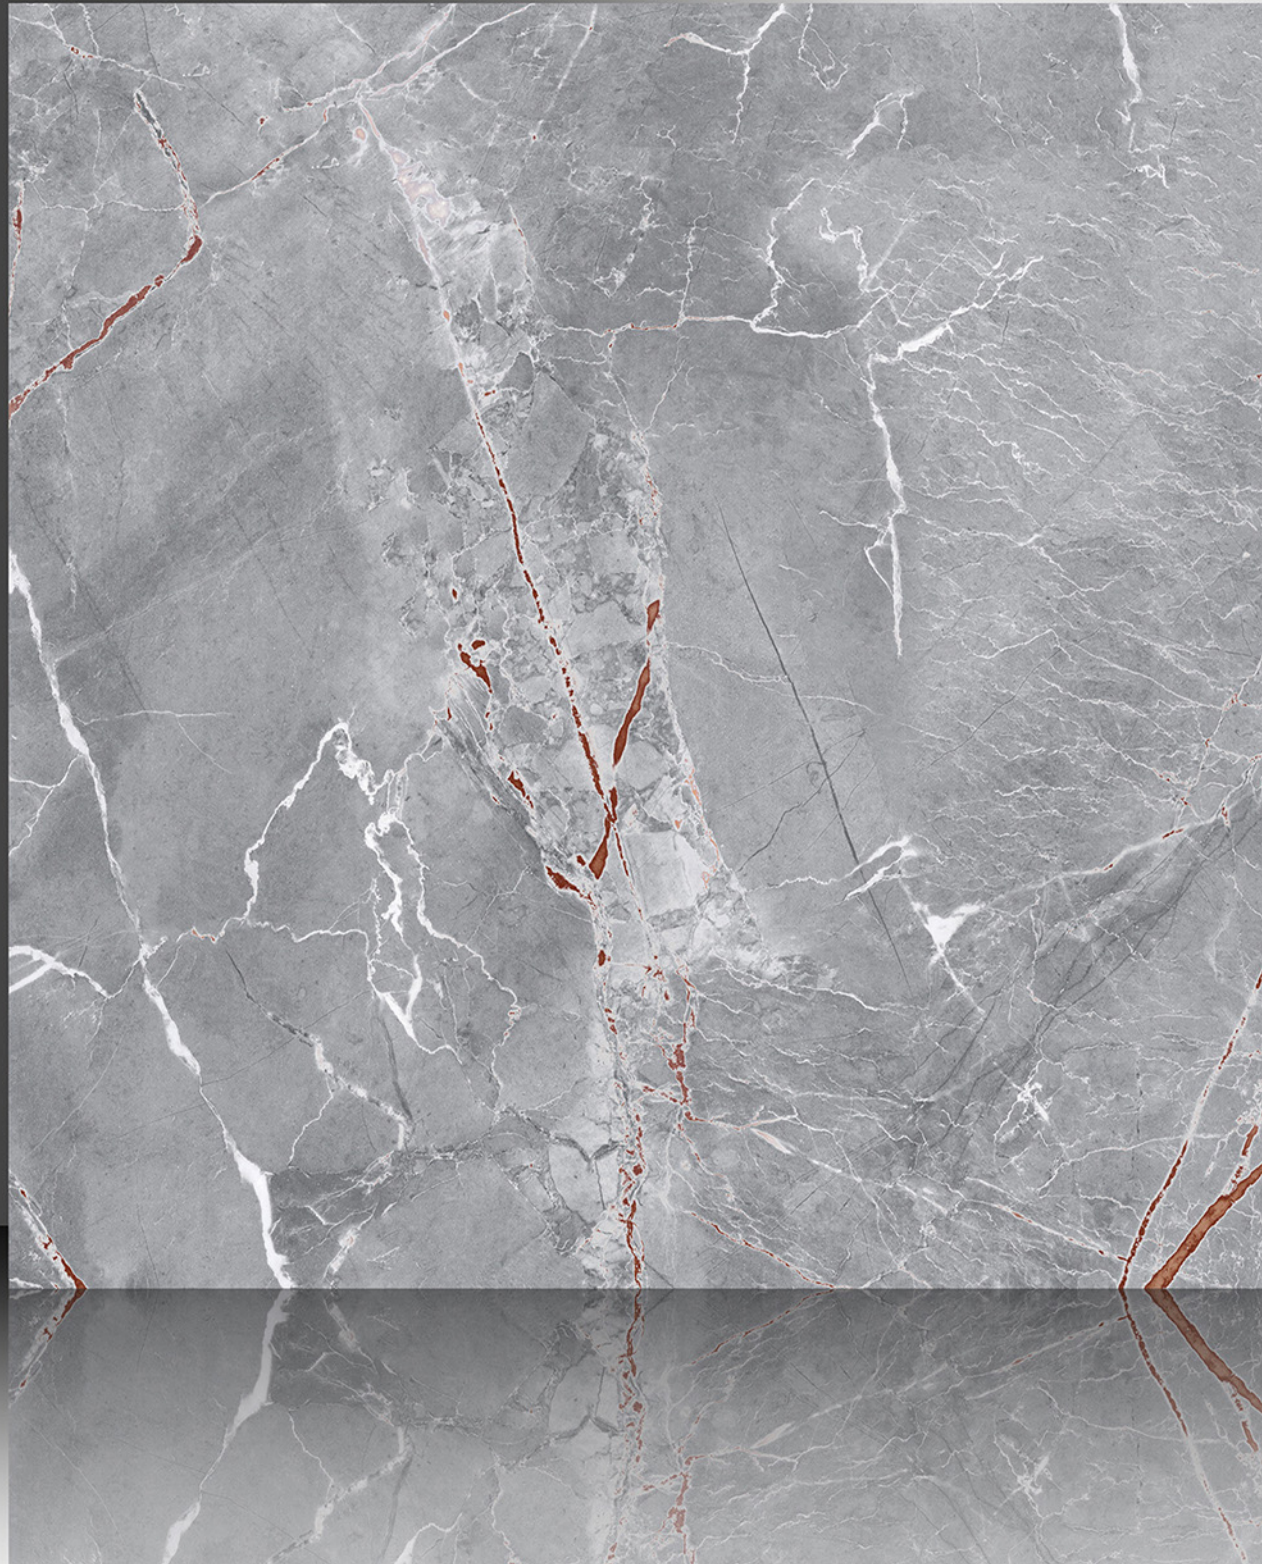

WHITE BODY

PORCELAIN TILES
600X600 mm