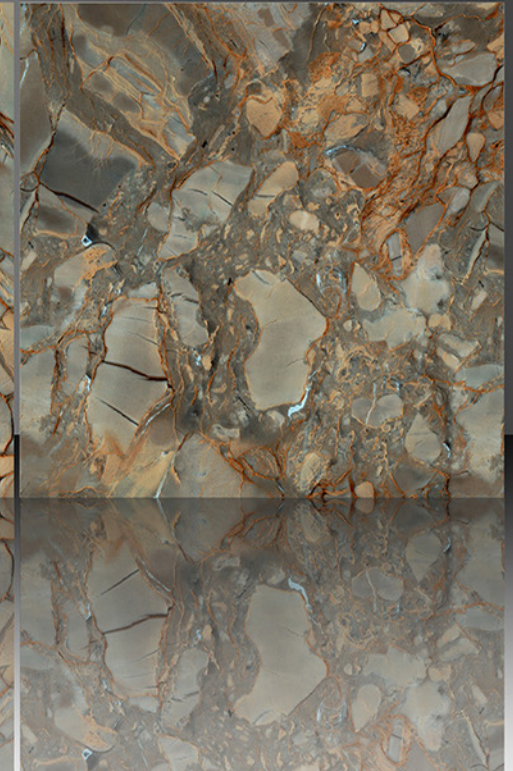

8073

Marble Series

WHITE BODY

PORCELAIN TILES

600X600 mm

8074

Marble Series

WHITE BODY