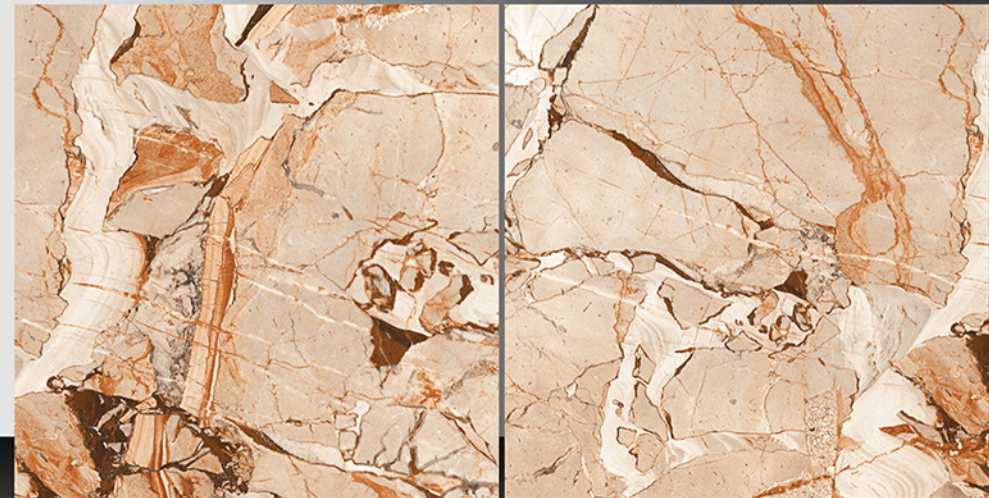

Marble Series

WHITE BODY

PORCELAIN TILES

600X600 mm

8061

Marble Series

WHITE BODY

PORCELAIN TILES