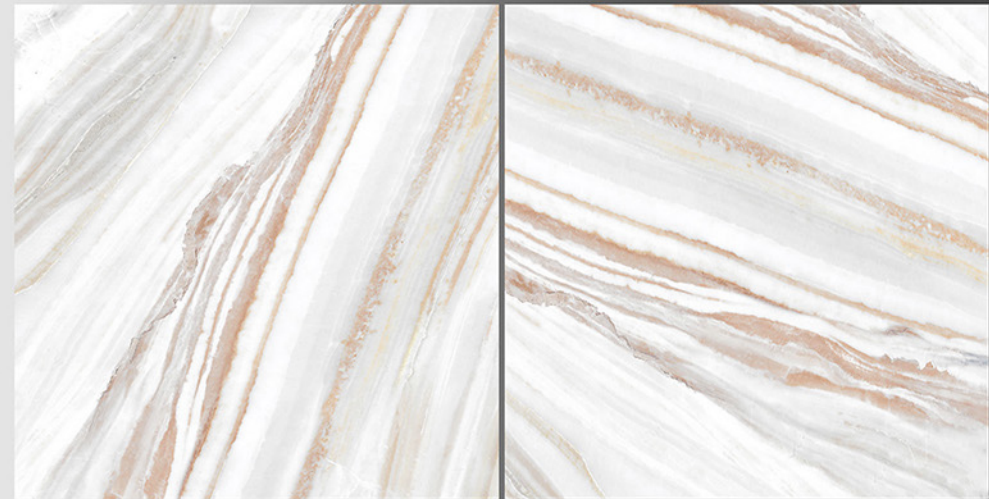

600X600 mm

8070

Marble Series

WHITE BODY

PORCELAIN TILES

600X600 mm

8071

Marble Series