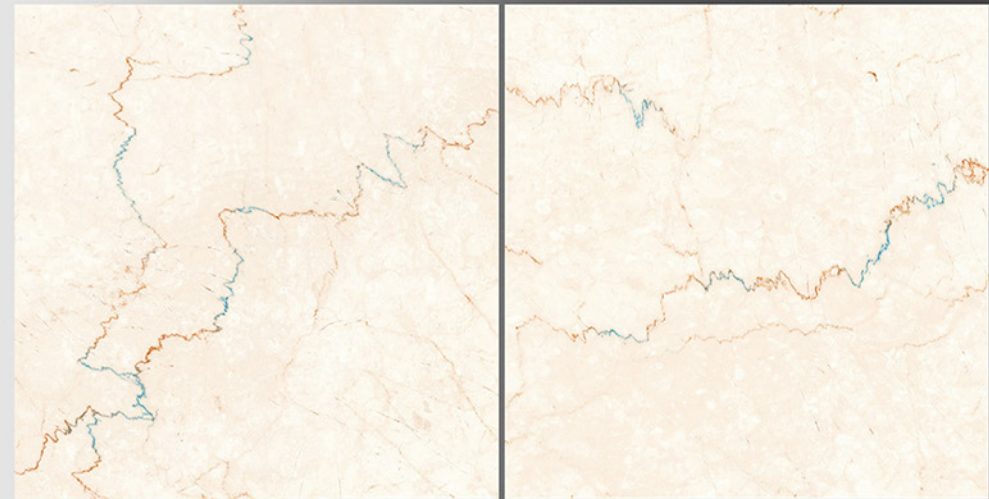

8092

Marble Series