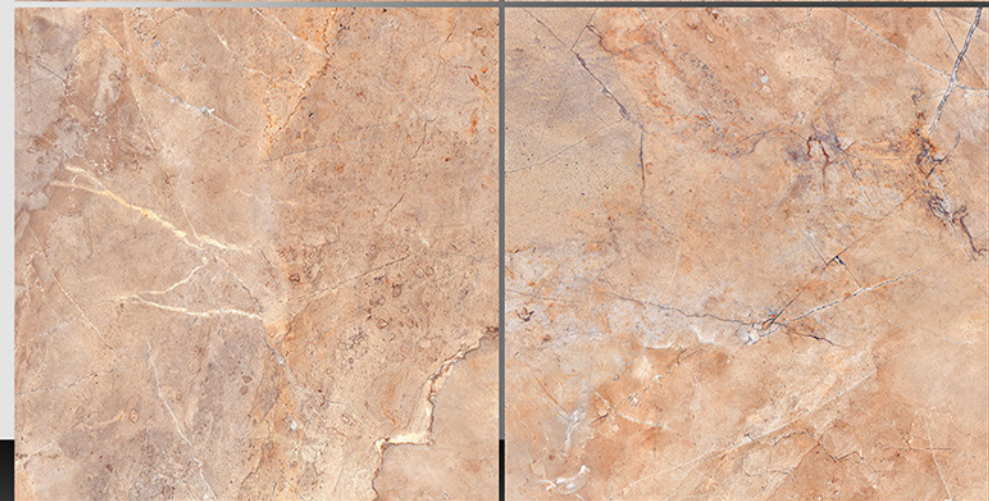

600X600 mm

8080

Marble Series

WHITE BODY

PORCELAIN TILES

600X600 mm

8081

Marble Series