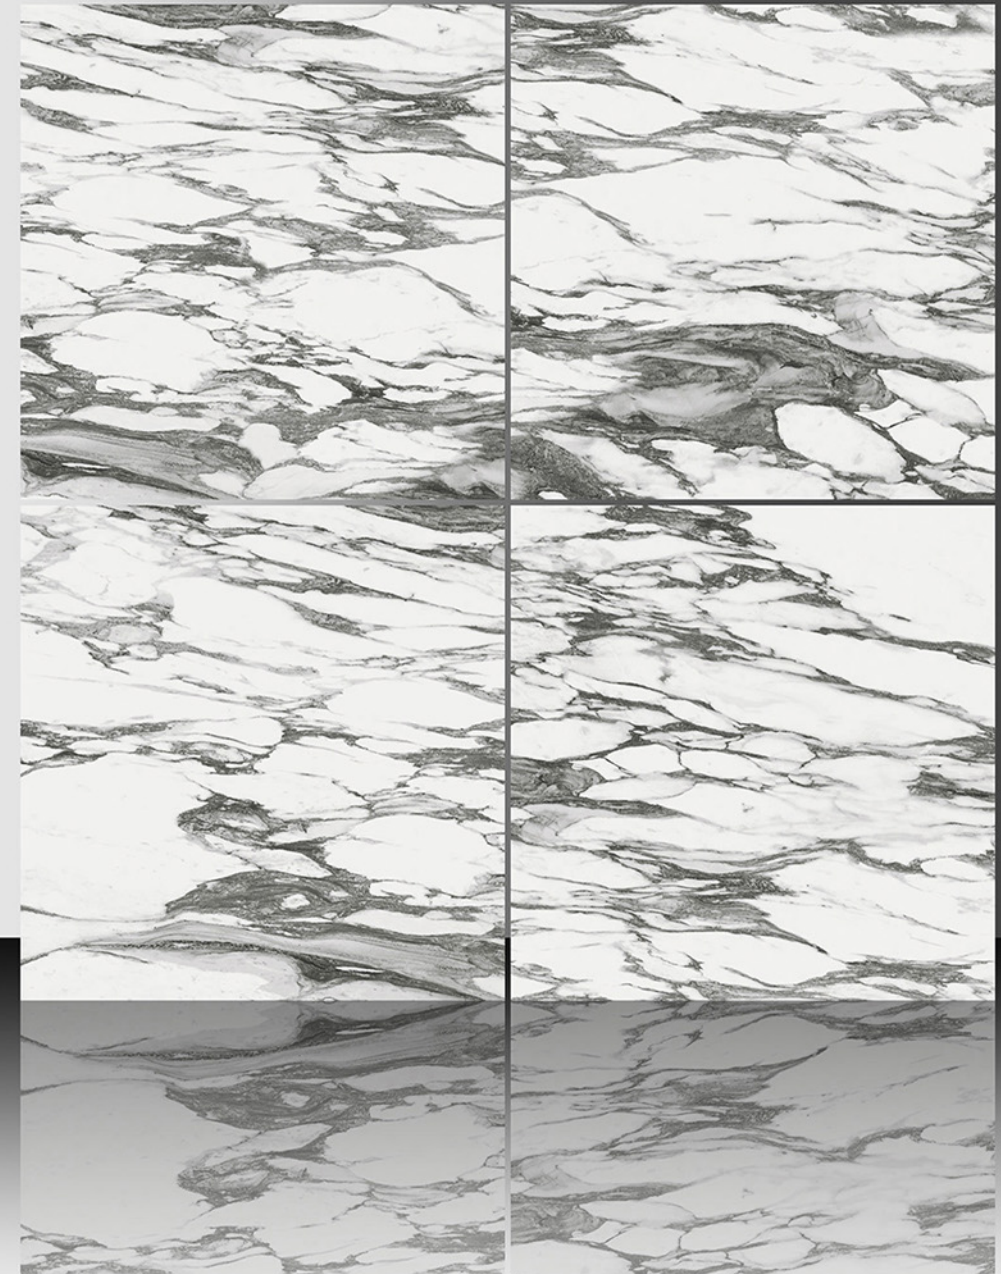

8065

Marble Series