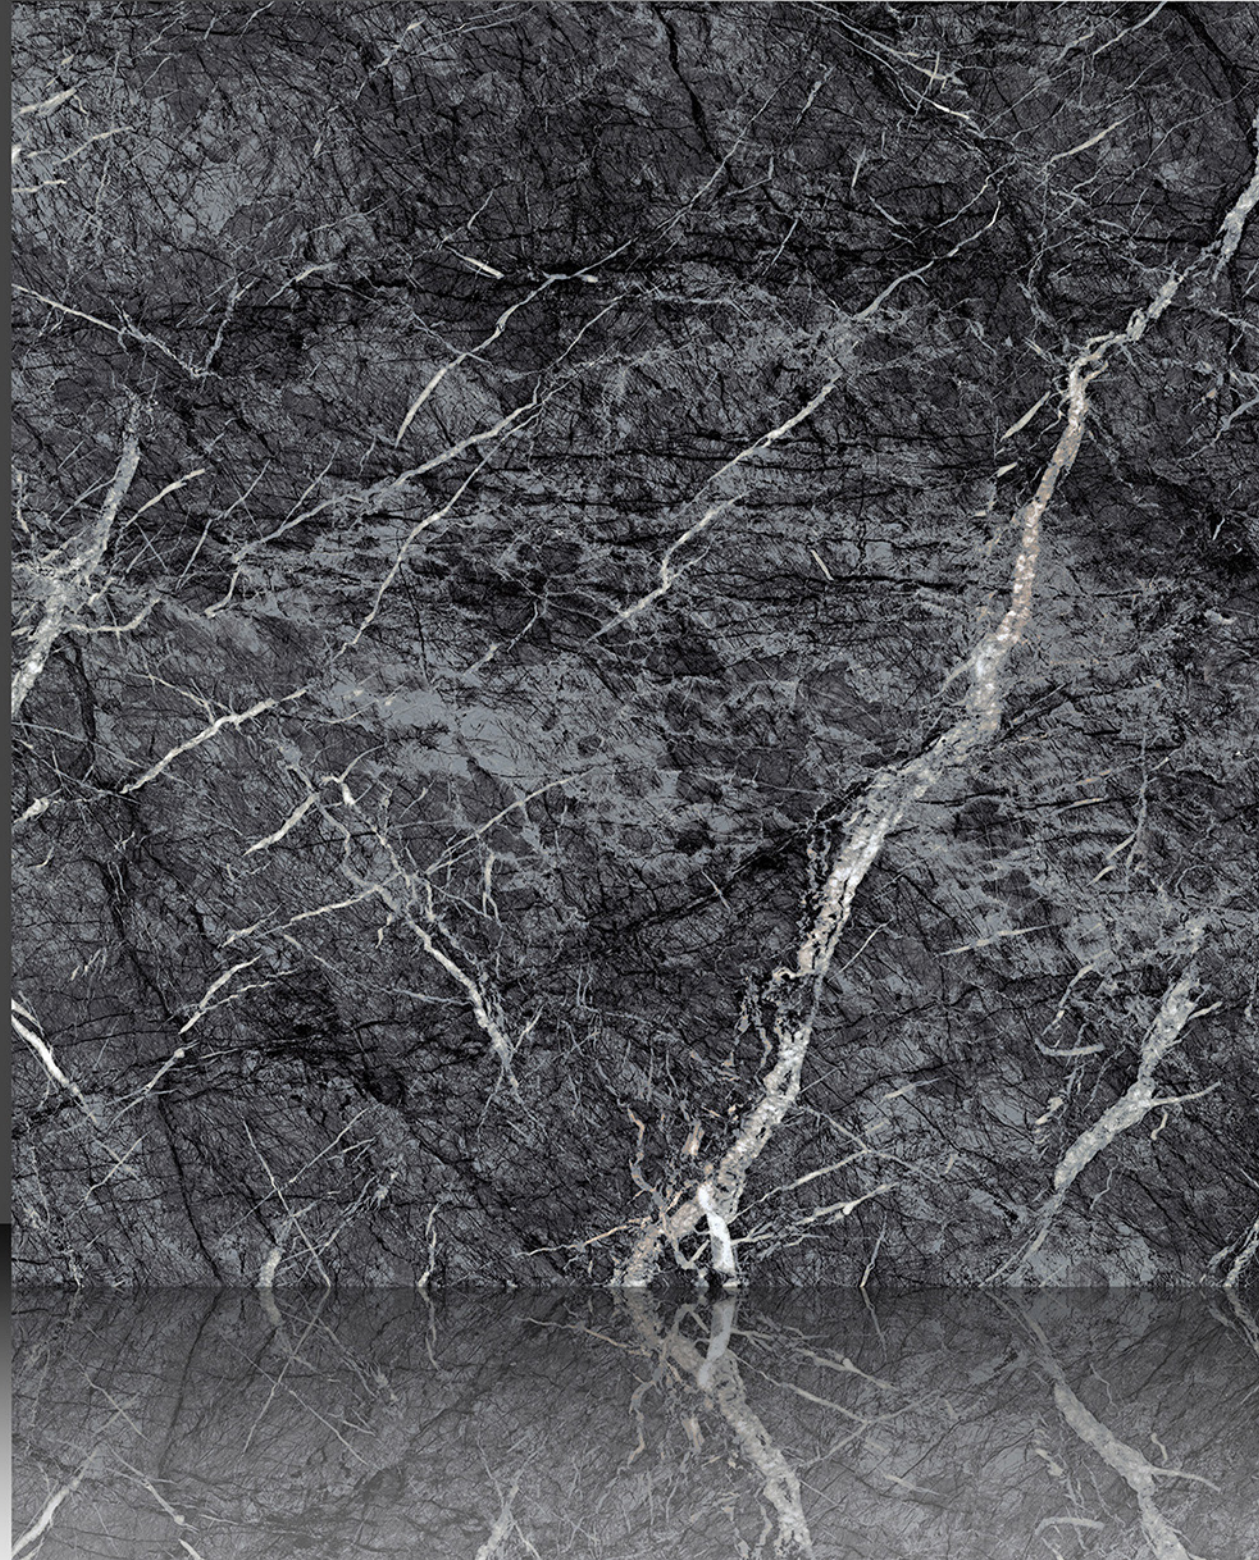

8065

Marble Series

WHITE BODY

PORCELAIN TILES

600X600 mm

8066

Marble Series

WHITE BODY