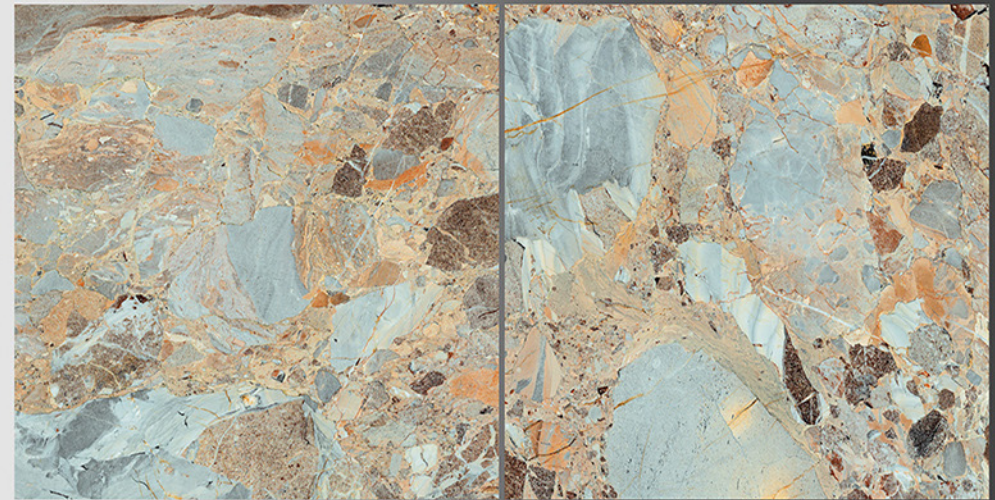

WHITE BODY

PORCELAIN TILES

600X600 mm

8064

Marble Series

WHITE BODY

PORCELAIN TILES

600X600 mm