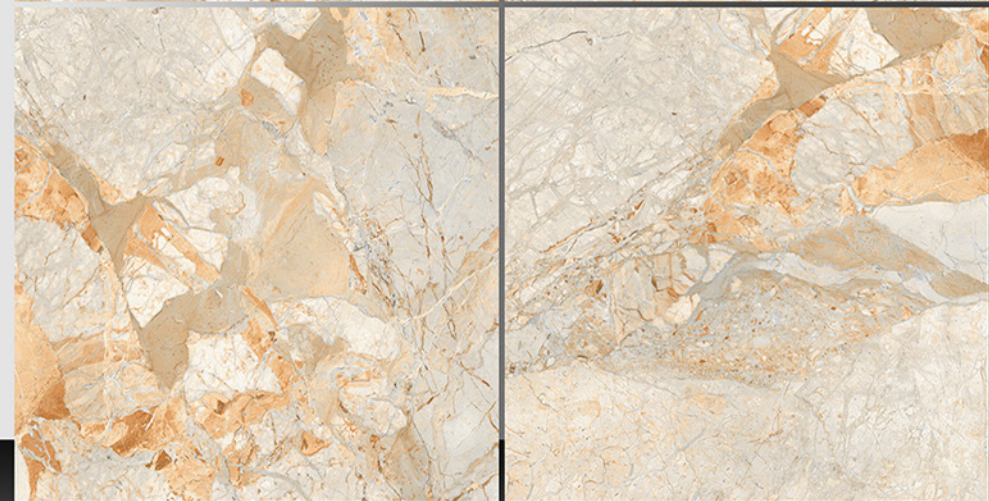

8067

Marble Series