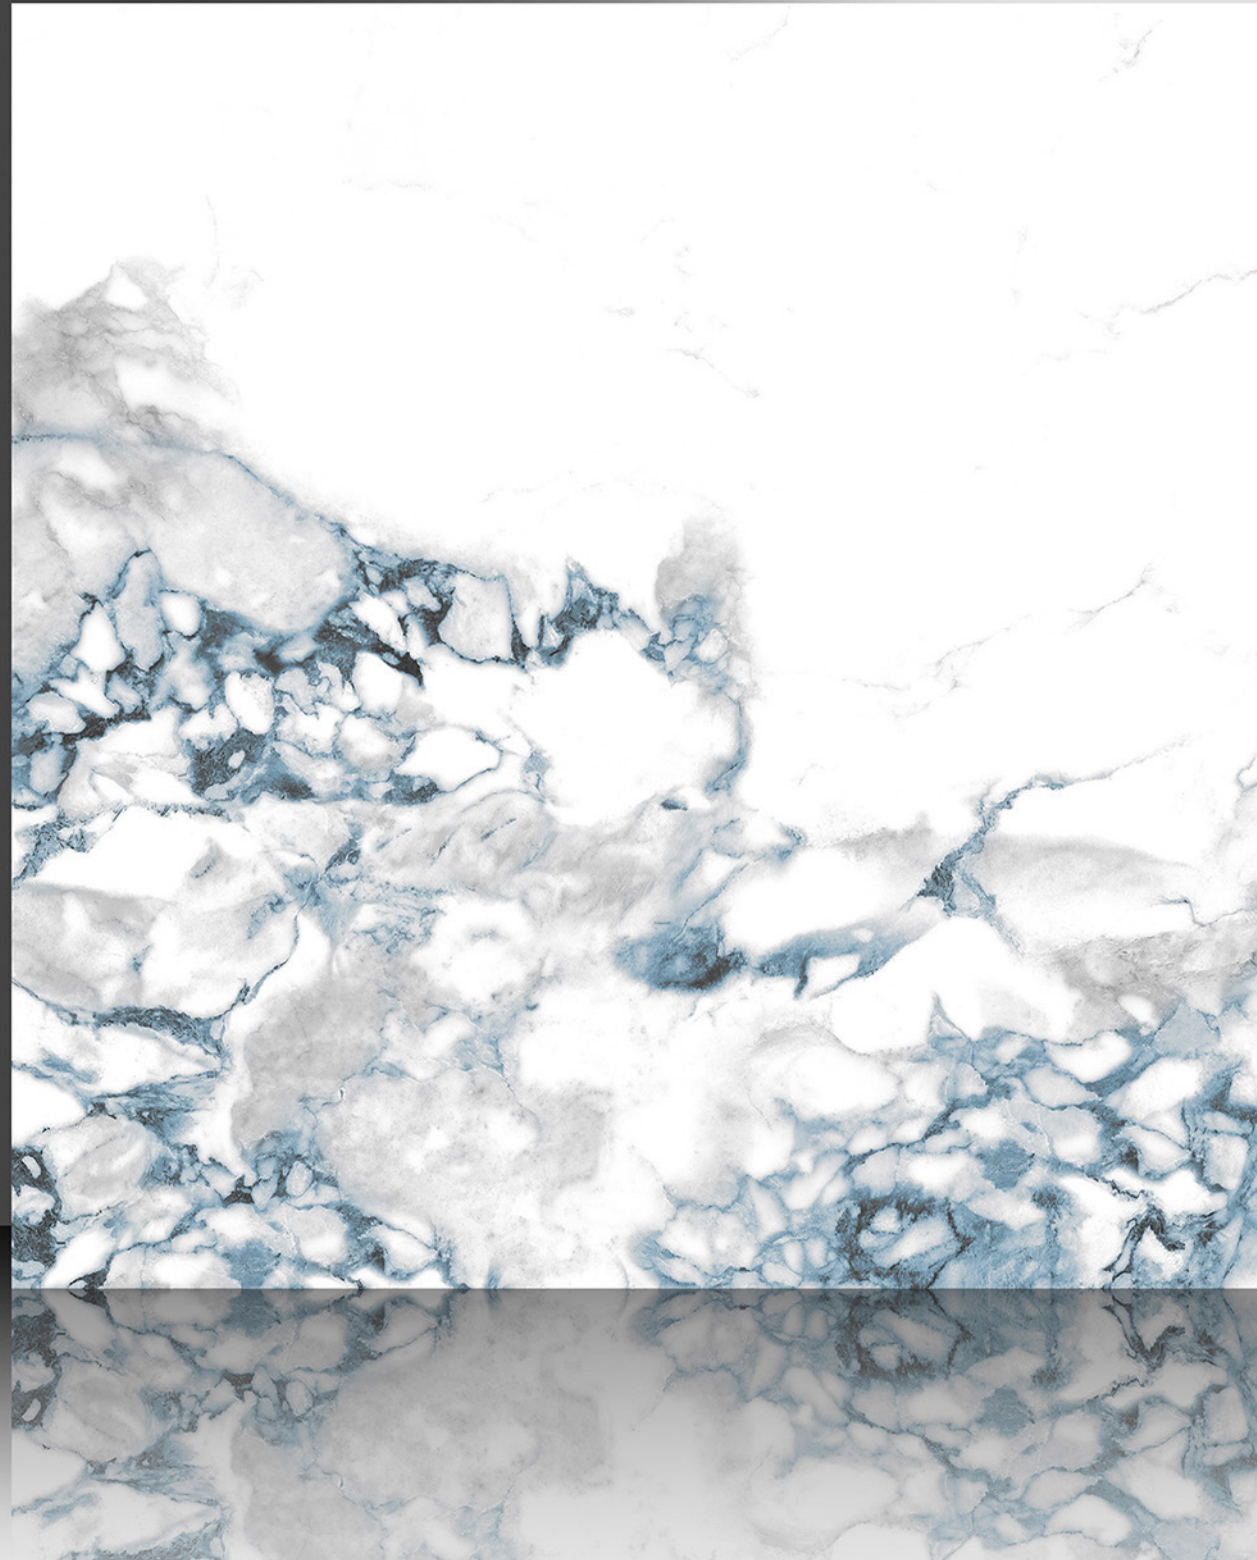

PORCELAIN TILES

600X600 mm

8067

Marble Series

WHITE BODY

PORCELAIN TILES

600X600 mm

8068