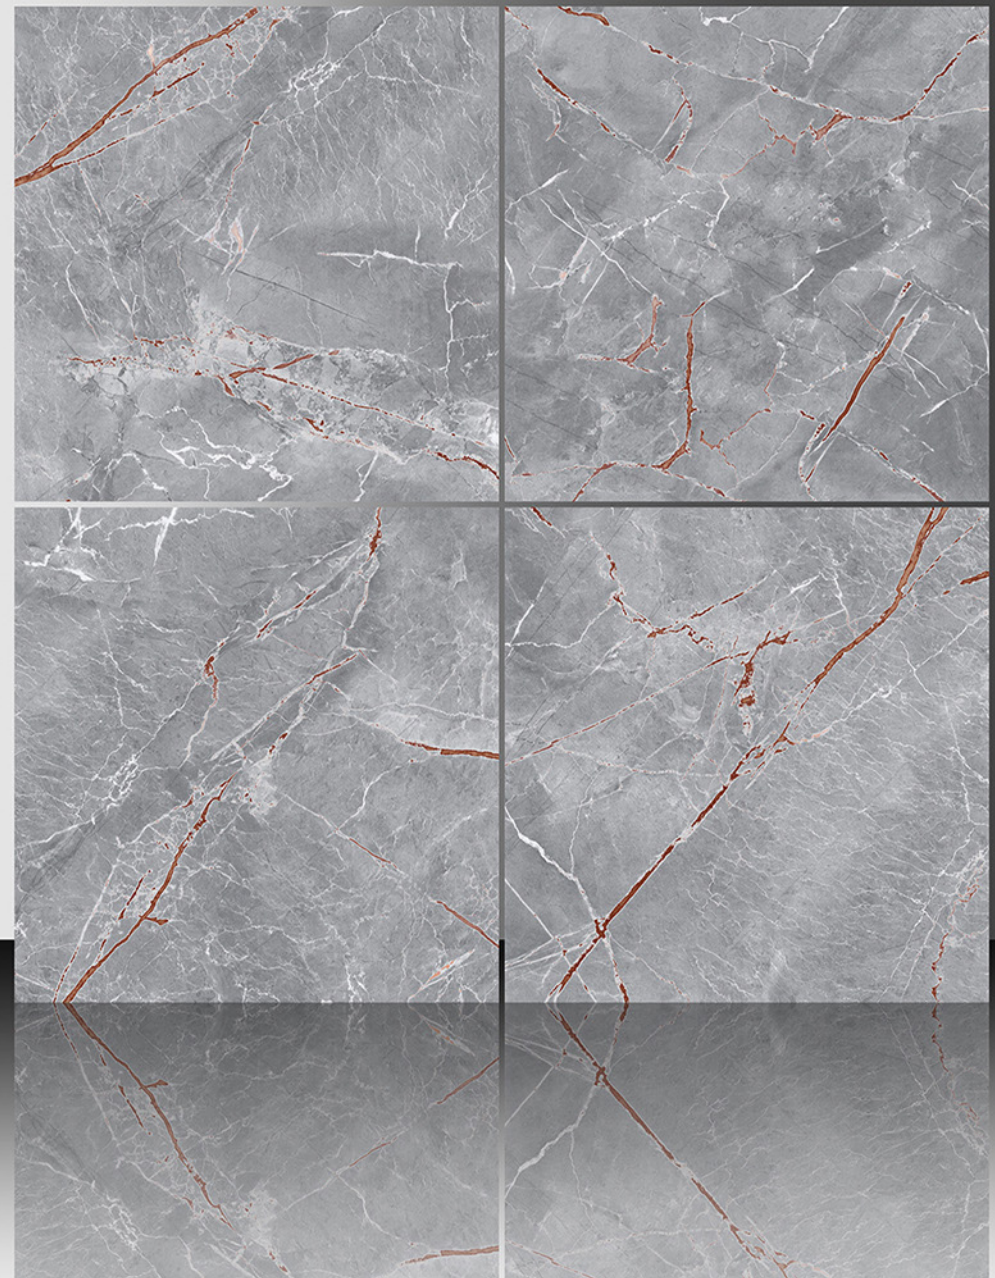

8052

Marble Series

WHITE BODY

PORCELAIN TILES
600X600 mm

8053

Marble Series

WHITE BODY

PORCELAIN TILES