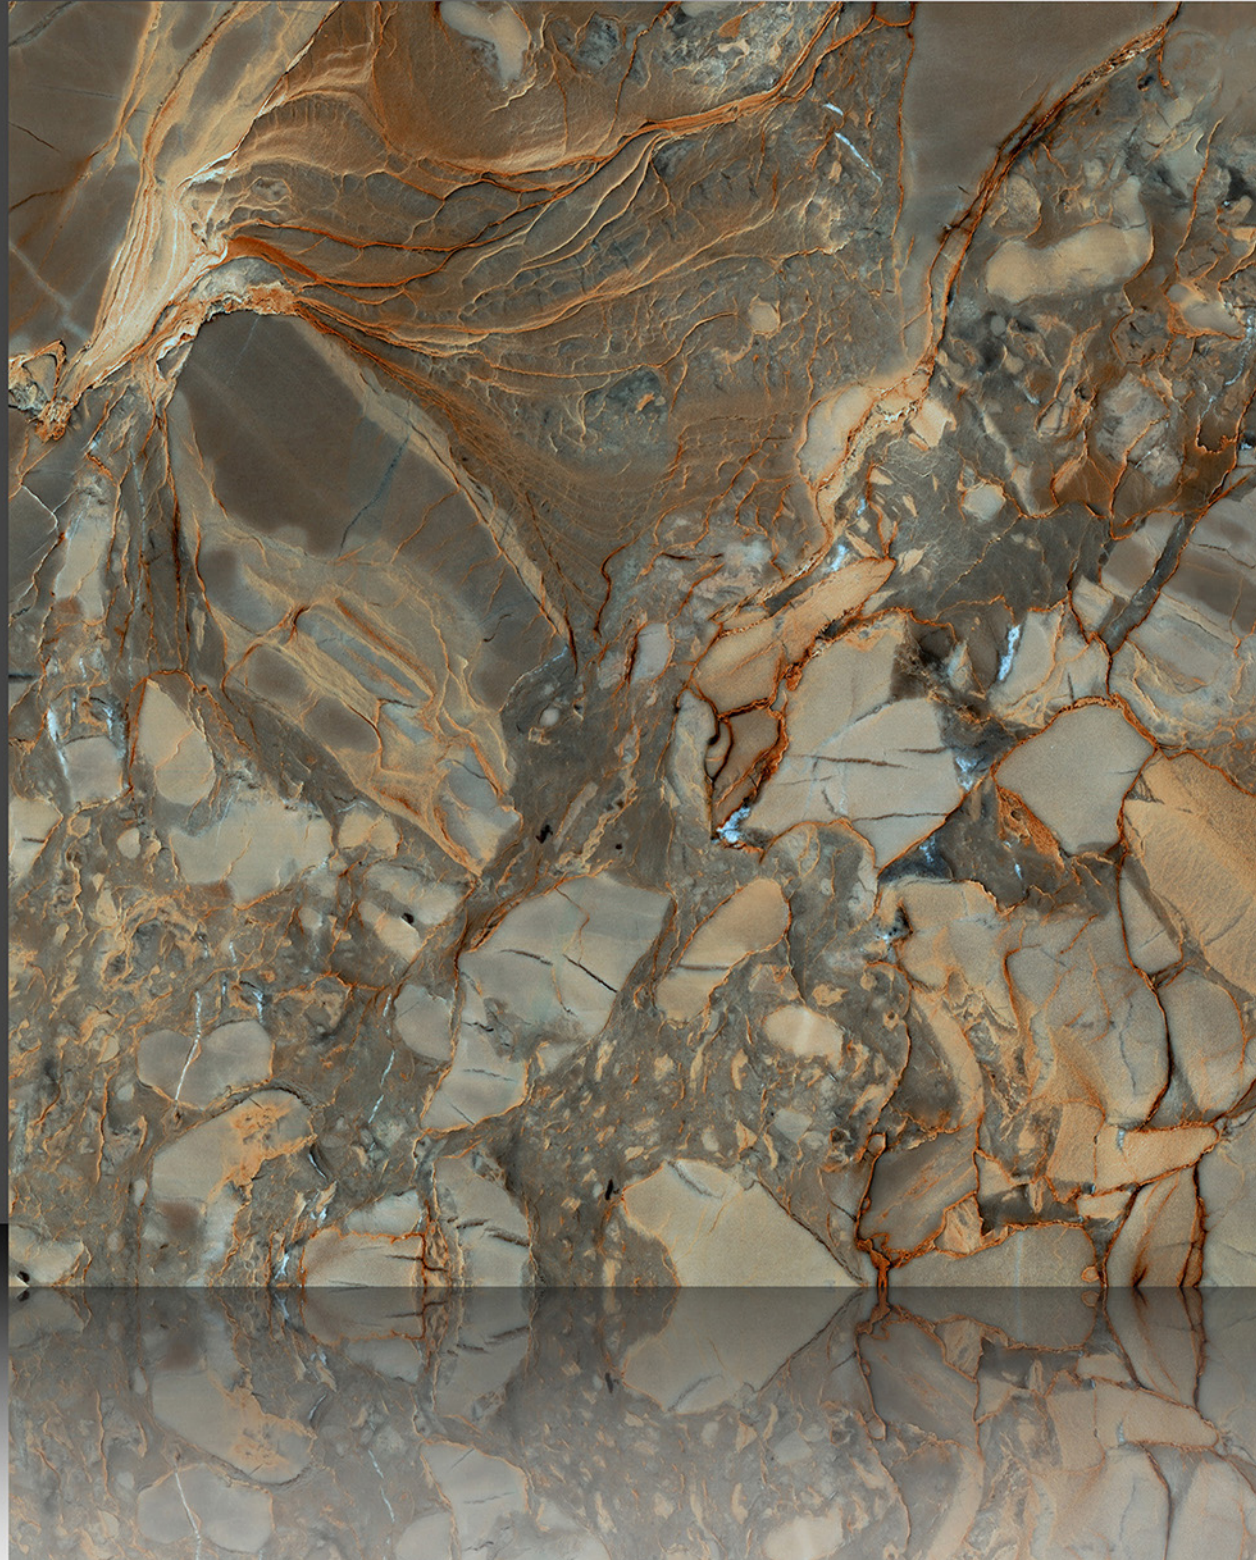

8073

Marble Series

WHITE BODY

PORCELAIN TILES

600X600 mm

8074

Marble Series

WHITE BODY