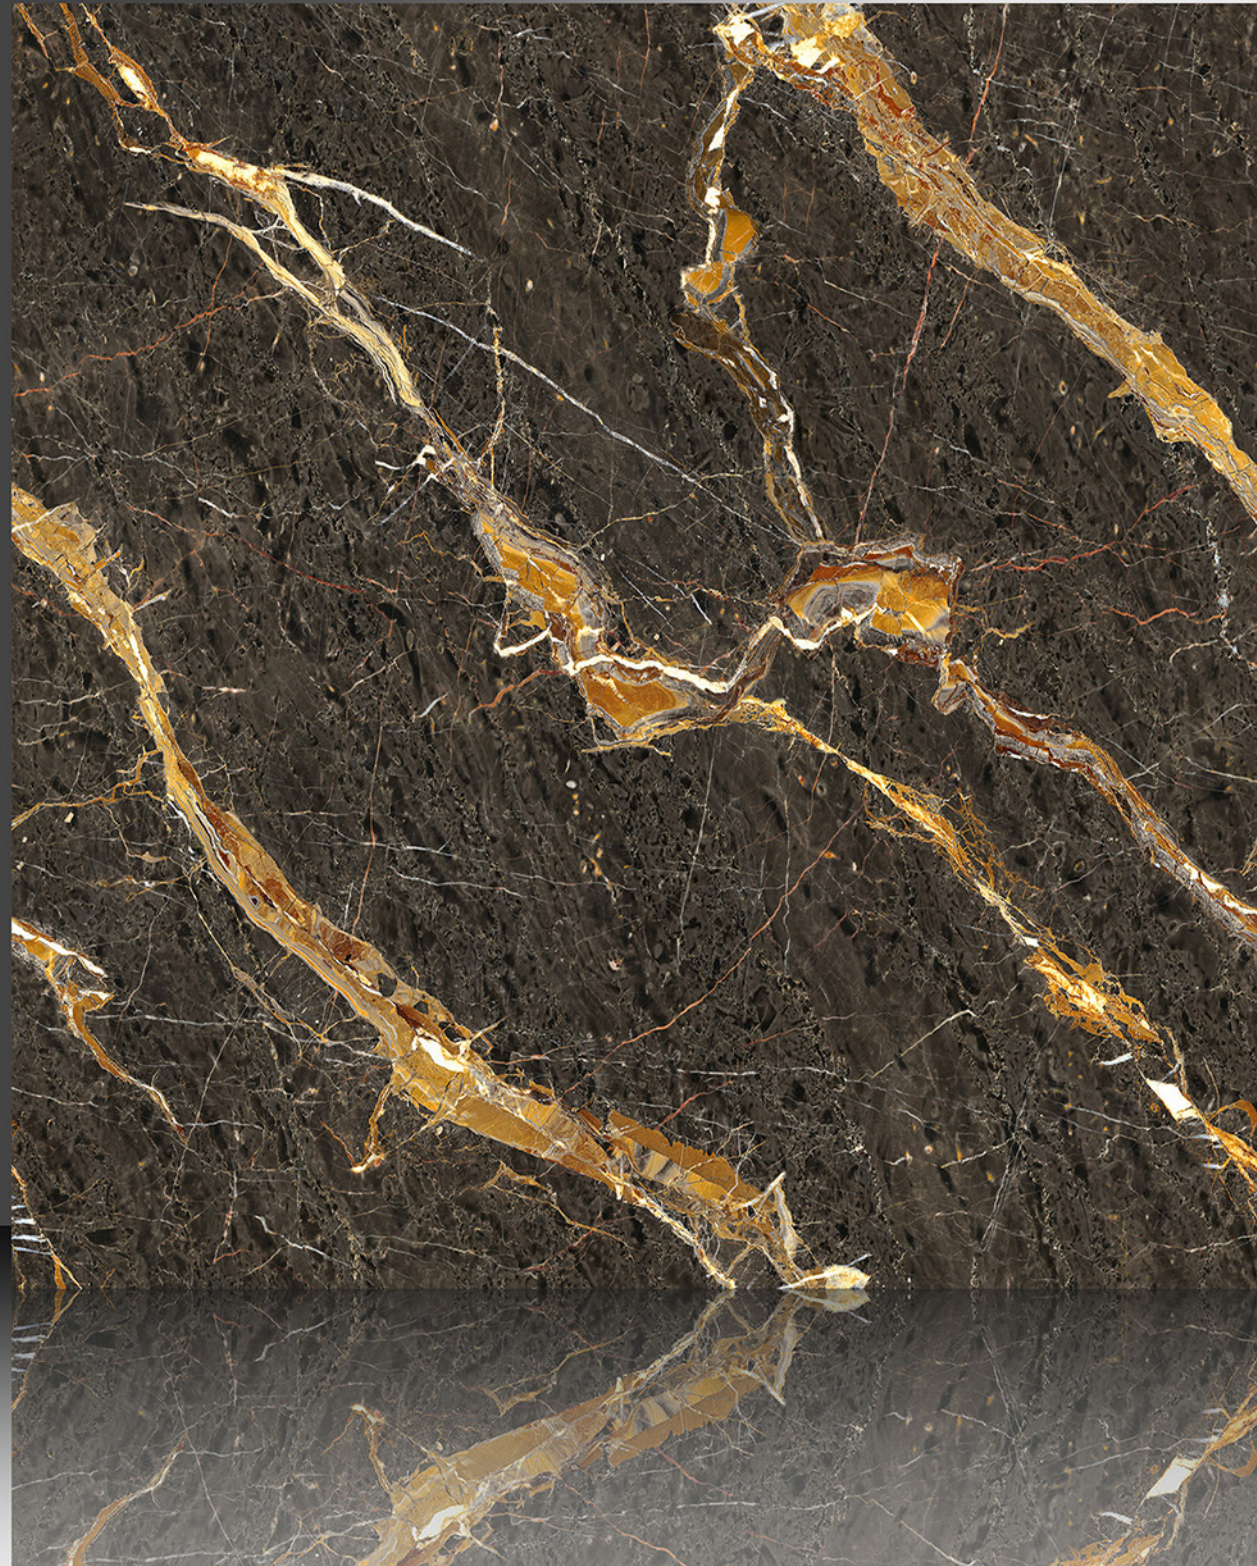

WHITE BODY

PORCELAIN TILES

600X600 mm