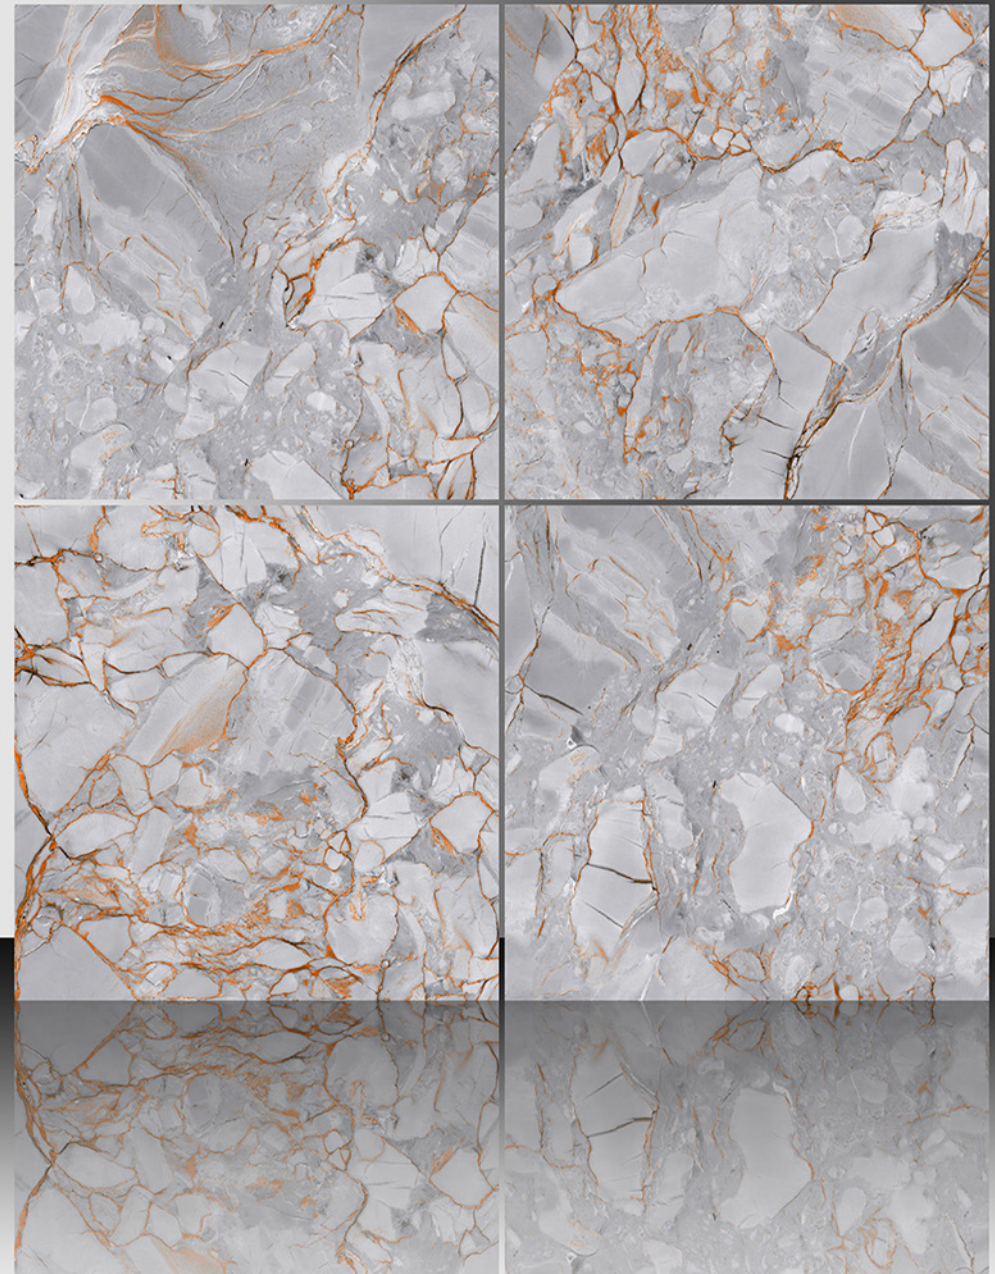

8075

Marble Series