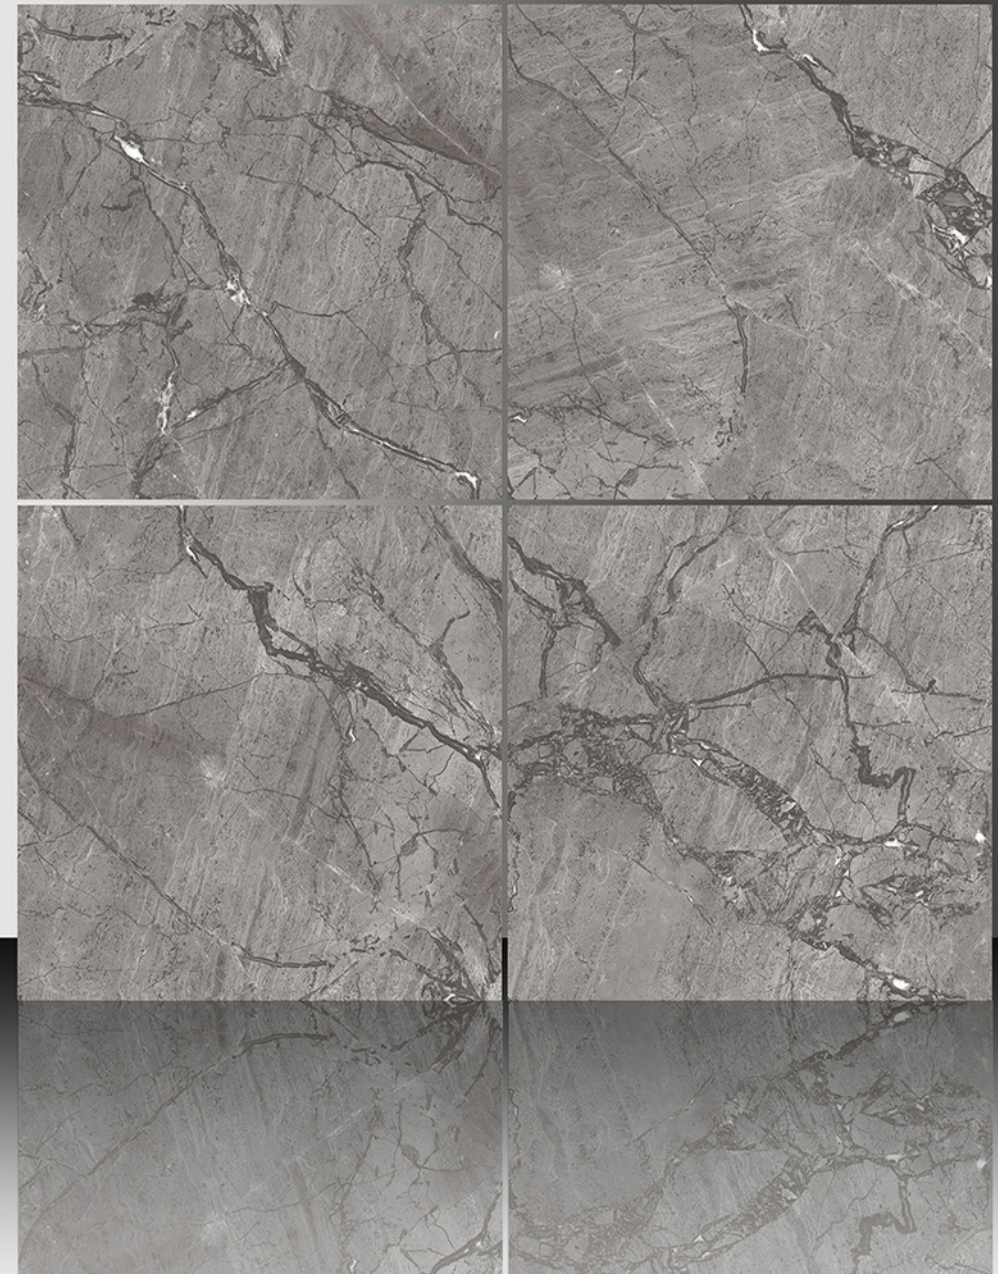

8059

Marble Series