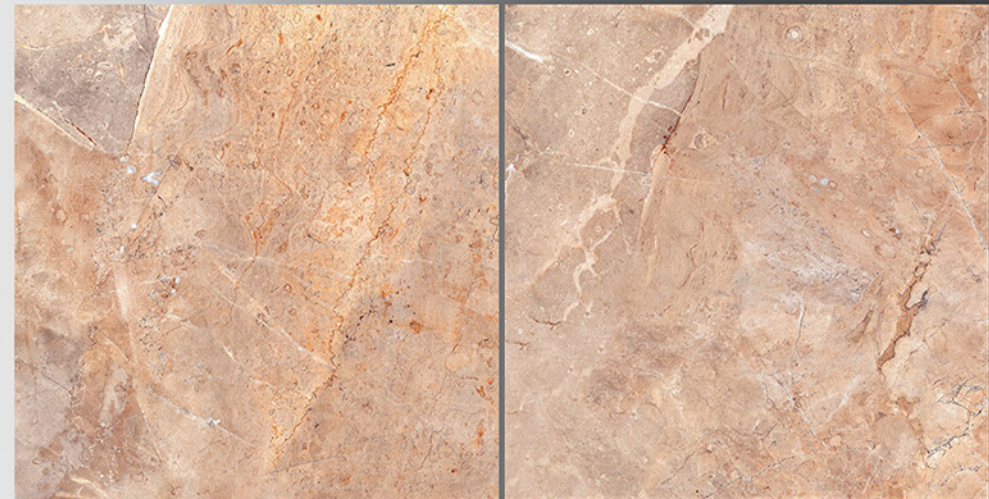

600X600 mm

8080

Marble Series

WHITE BODY

PORCELAIN TILES

600X600 mm

8081

Marble Series