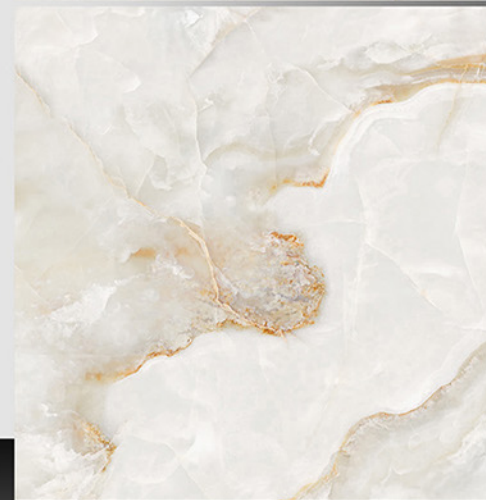

8096

Marble Series