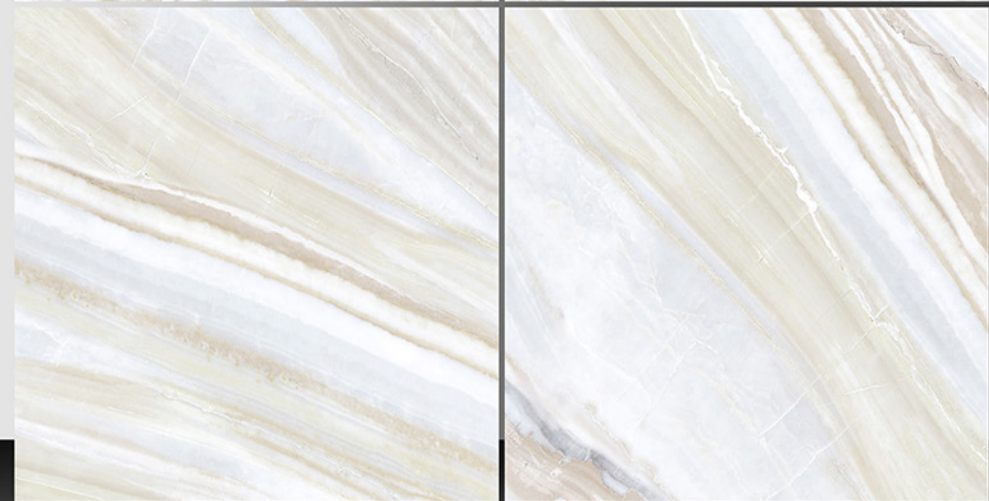

WHITE BODY

PORCELAIN TILES

600X600 mm

8072

Marble Series

WHITE BODY

PORCELAIN TILES

600X600 mm