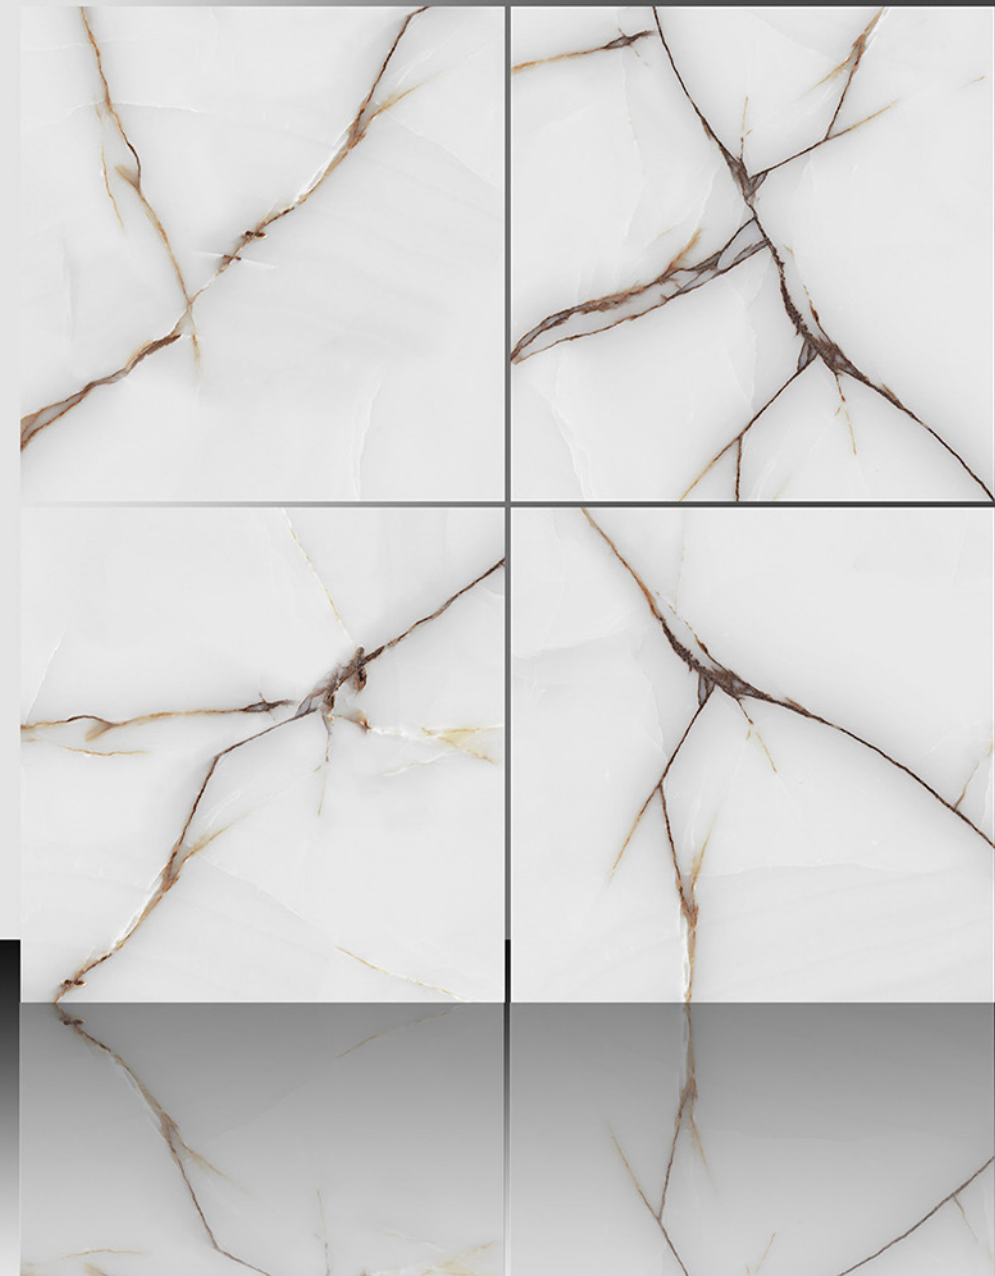

WHITE BODY

PORCELAIN TILES

600X600 mm

8091

Marble Series

WHITE BODY

PORCELAIN TILES

600X600 mm