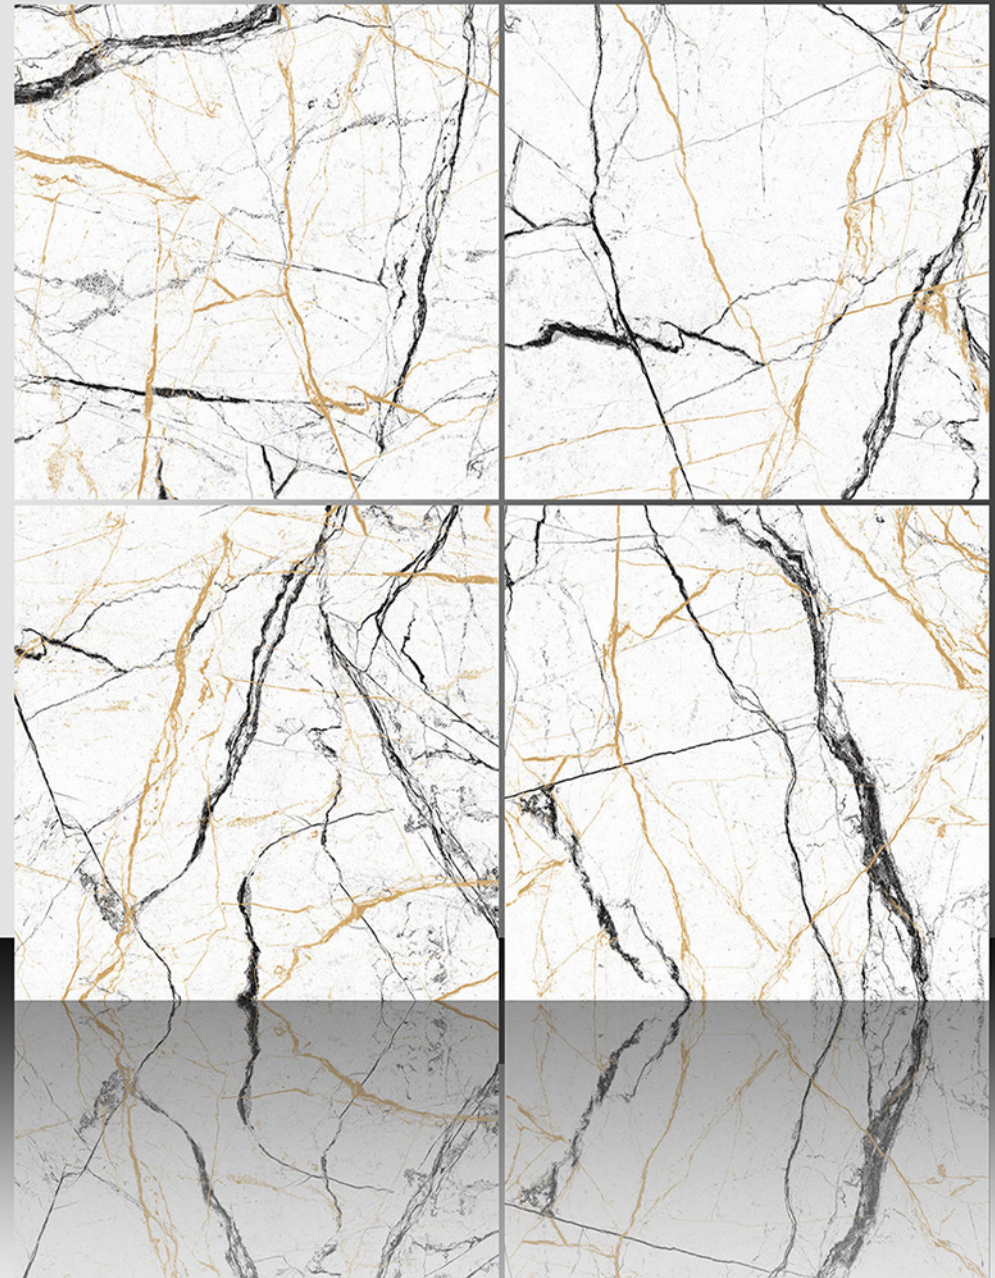

600X600 mm

8062

Marble Series

WHITE BODY

PORCELAIN TILES

600X600 mm

8063

Marble Series