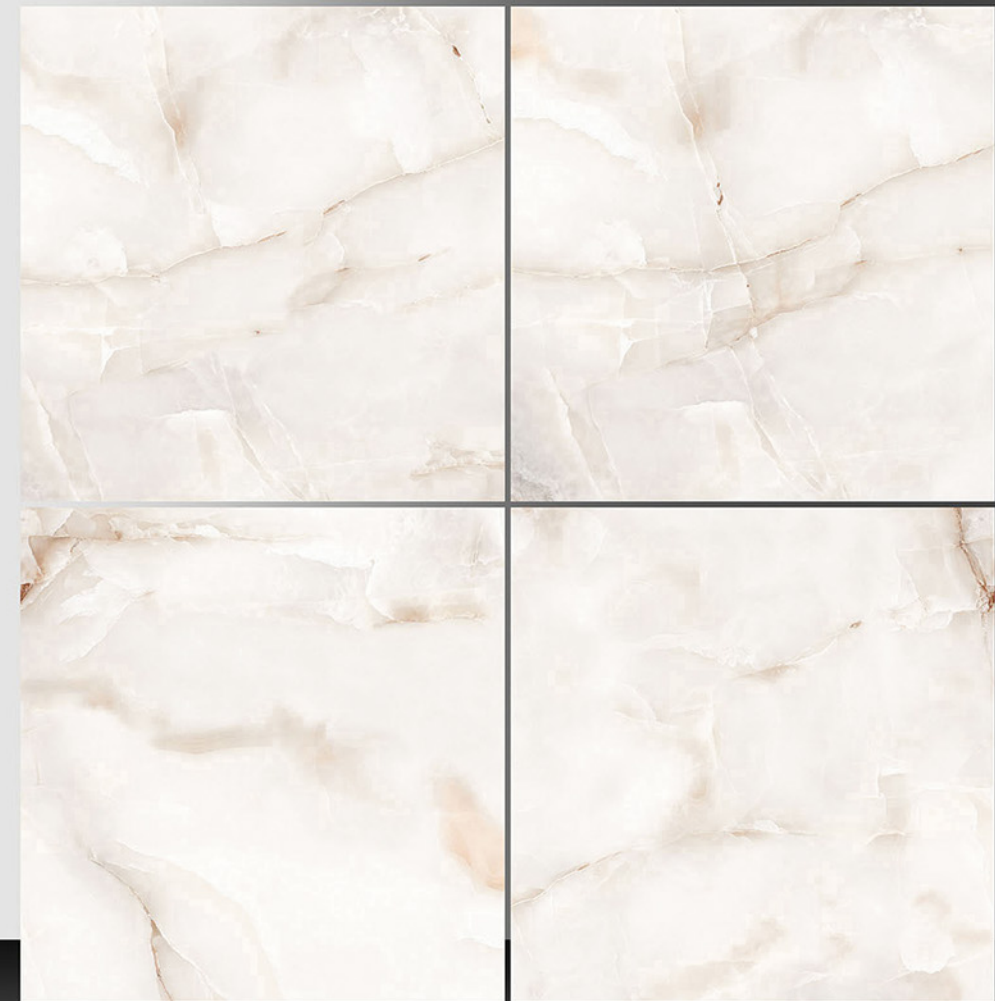

WHITE BODY

PORCELAIN TILES

600X600 mm

8025

Marble Series

WHITE BODY

PORCELAIN TILES

600X600 mm