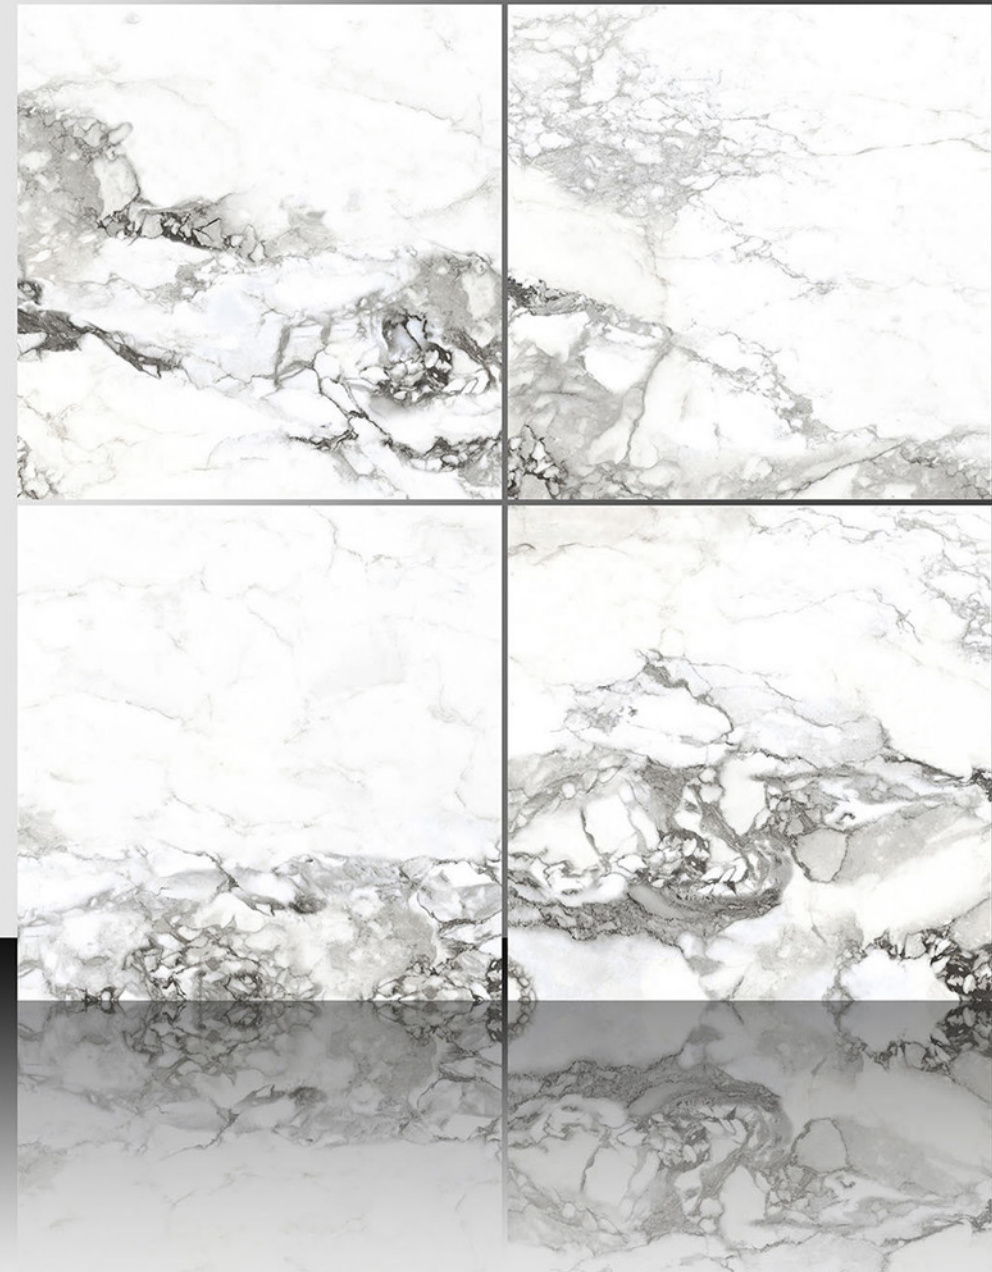

8002

Marble Series