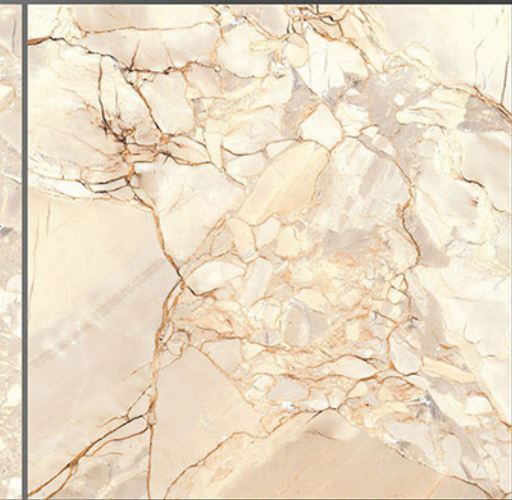

600X600 mm

8007

Marble Series

WHITE BODY

PORCELAIN TILES

600X600 mm

8008

Marble Series