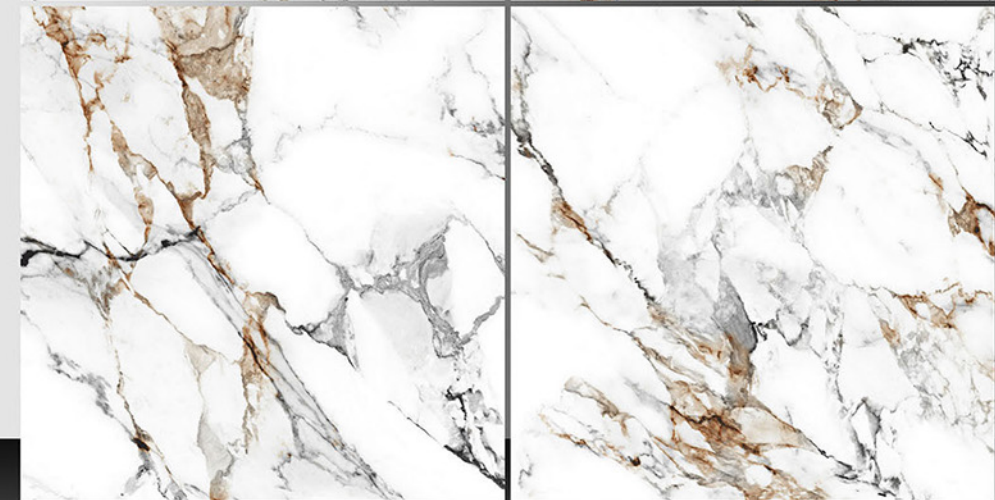

Marble Series

WHITE BODY

PORCELAIN TILES

600X600 mm

8006

Marble Series

WHITE BODY

PORCELAIN TILES