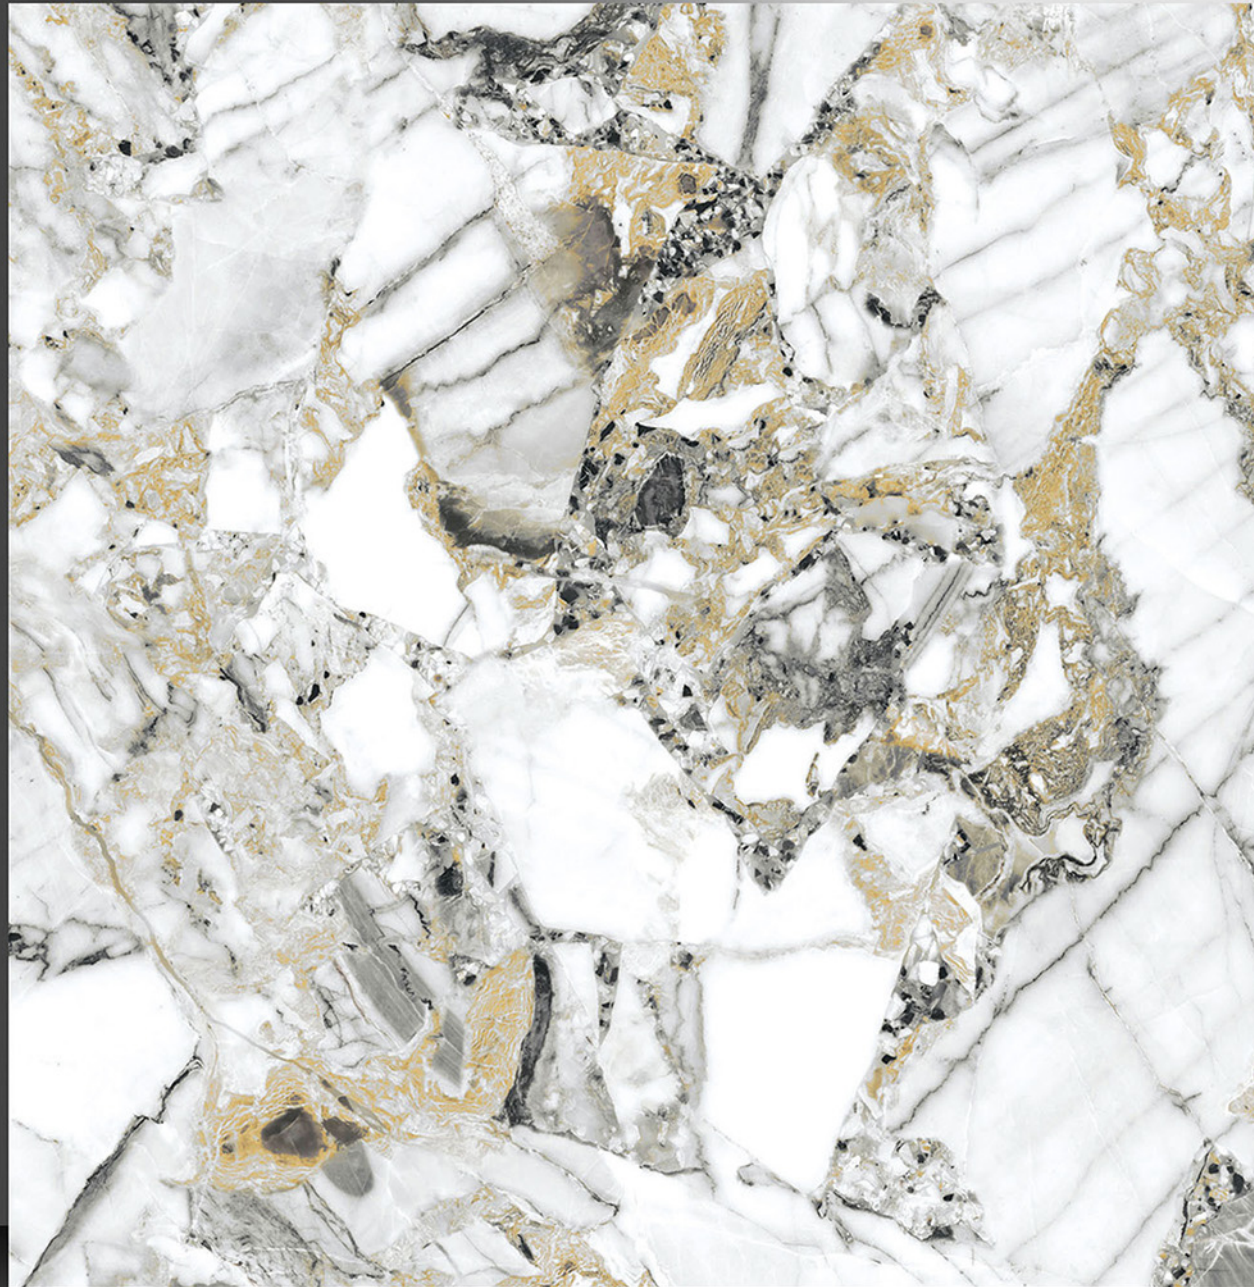

WHITE BODY

PORCELAIN TILES

600X600 mm