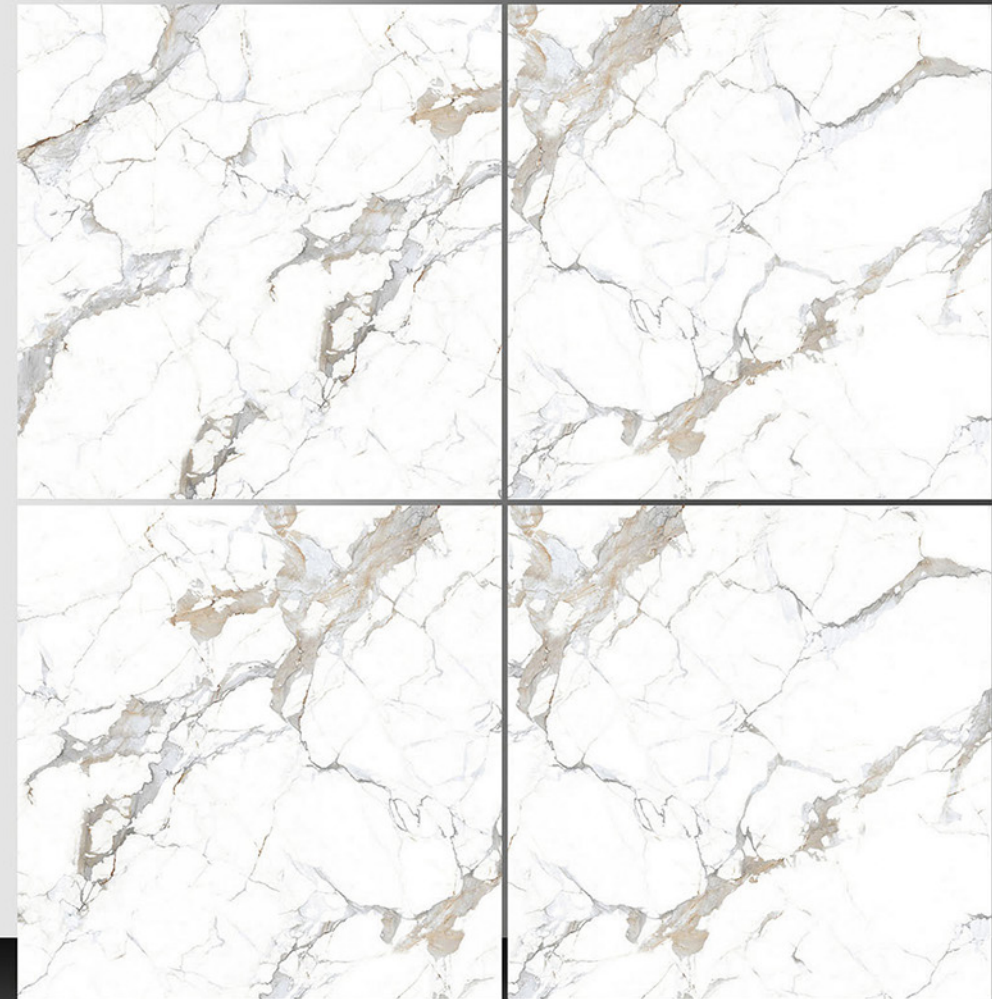

8042

Marble Series