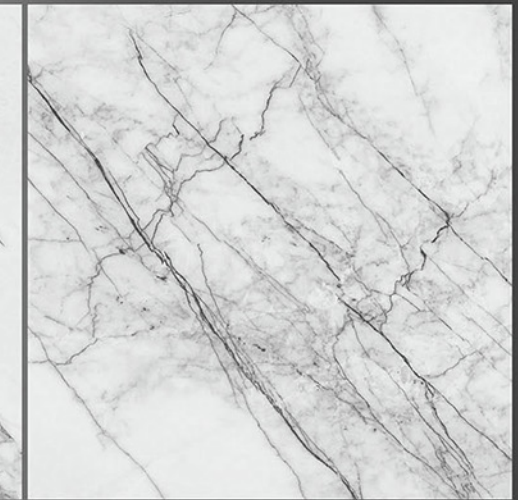

8007

Marble Series