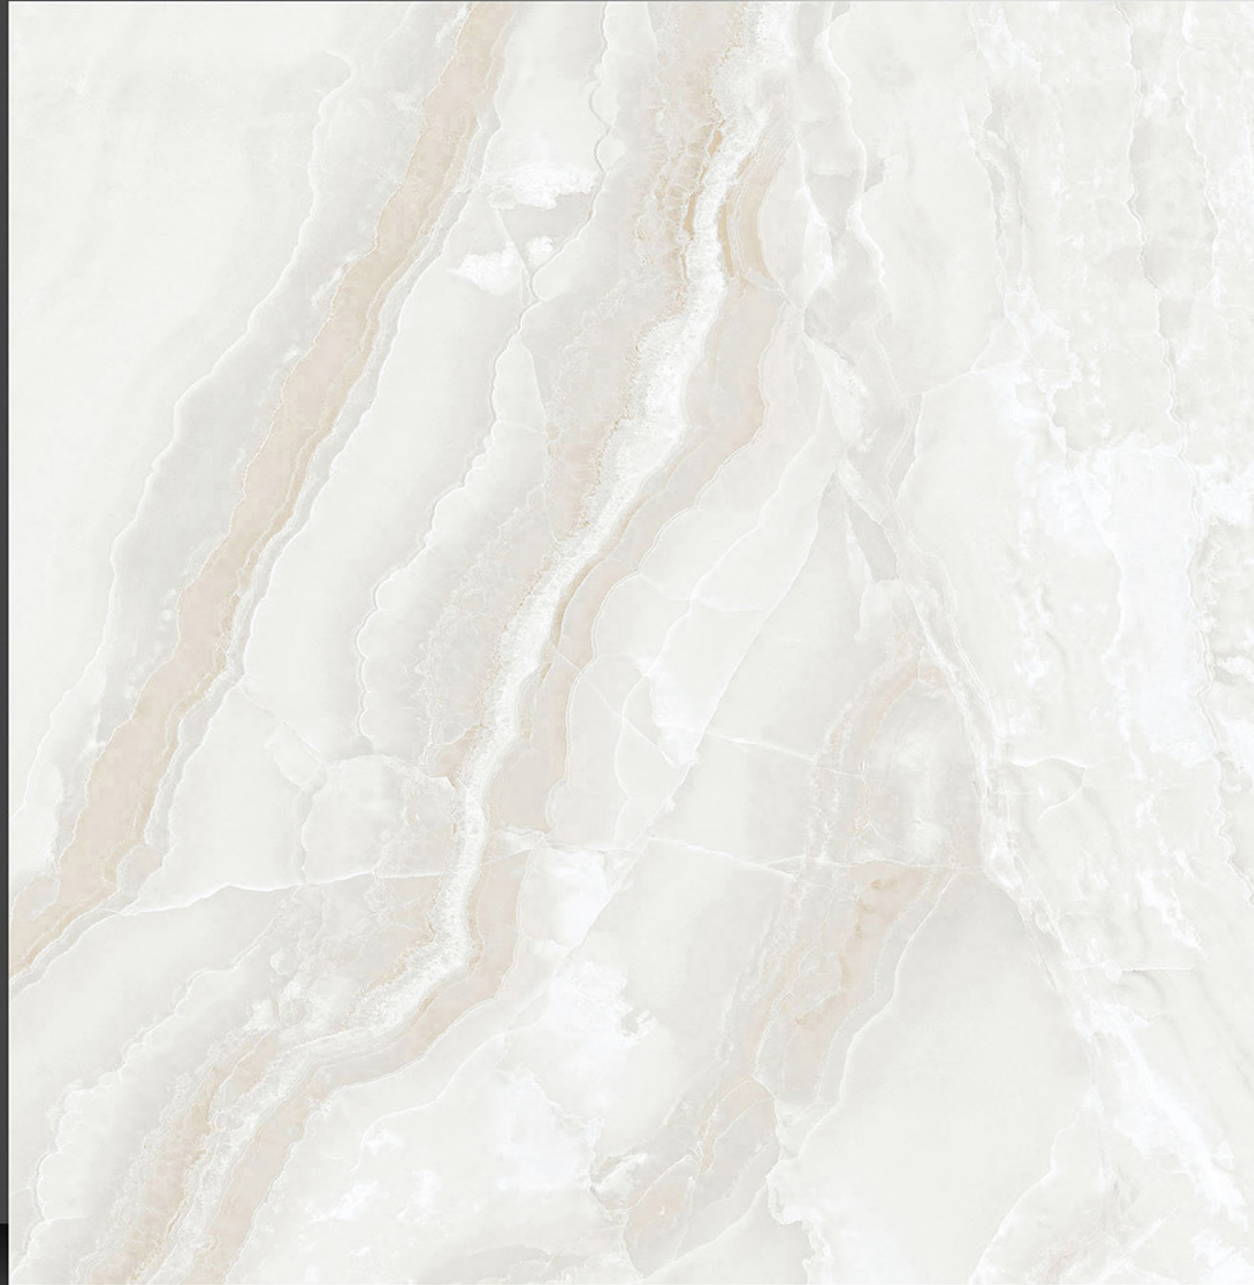

WHITE BODY

PORCELAIN TILES

600X600 mm