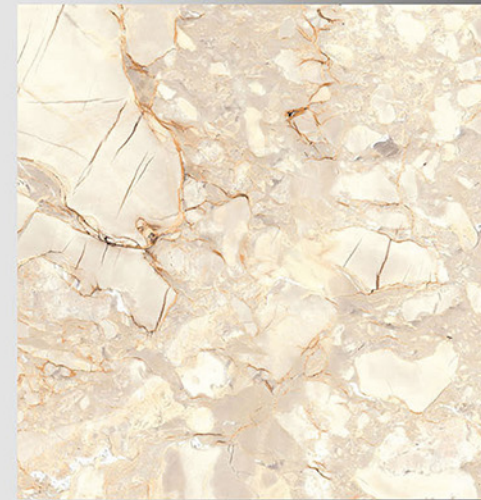

600X600 mm

8007

Marble Series

WHITE BODY

PORCELAIN TILES

600X600 mm

8008

Marble Series