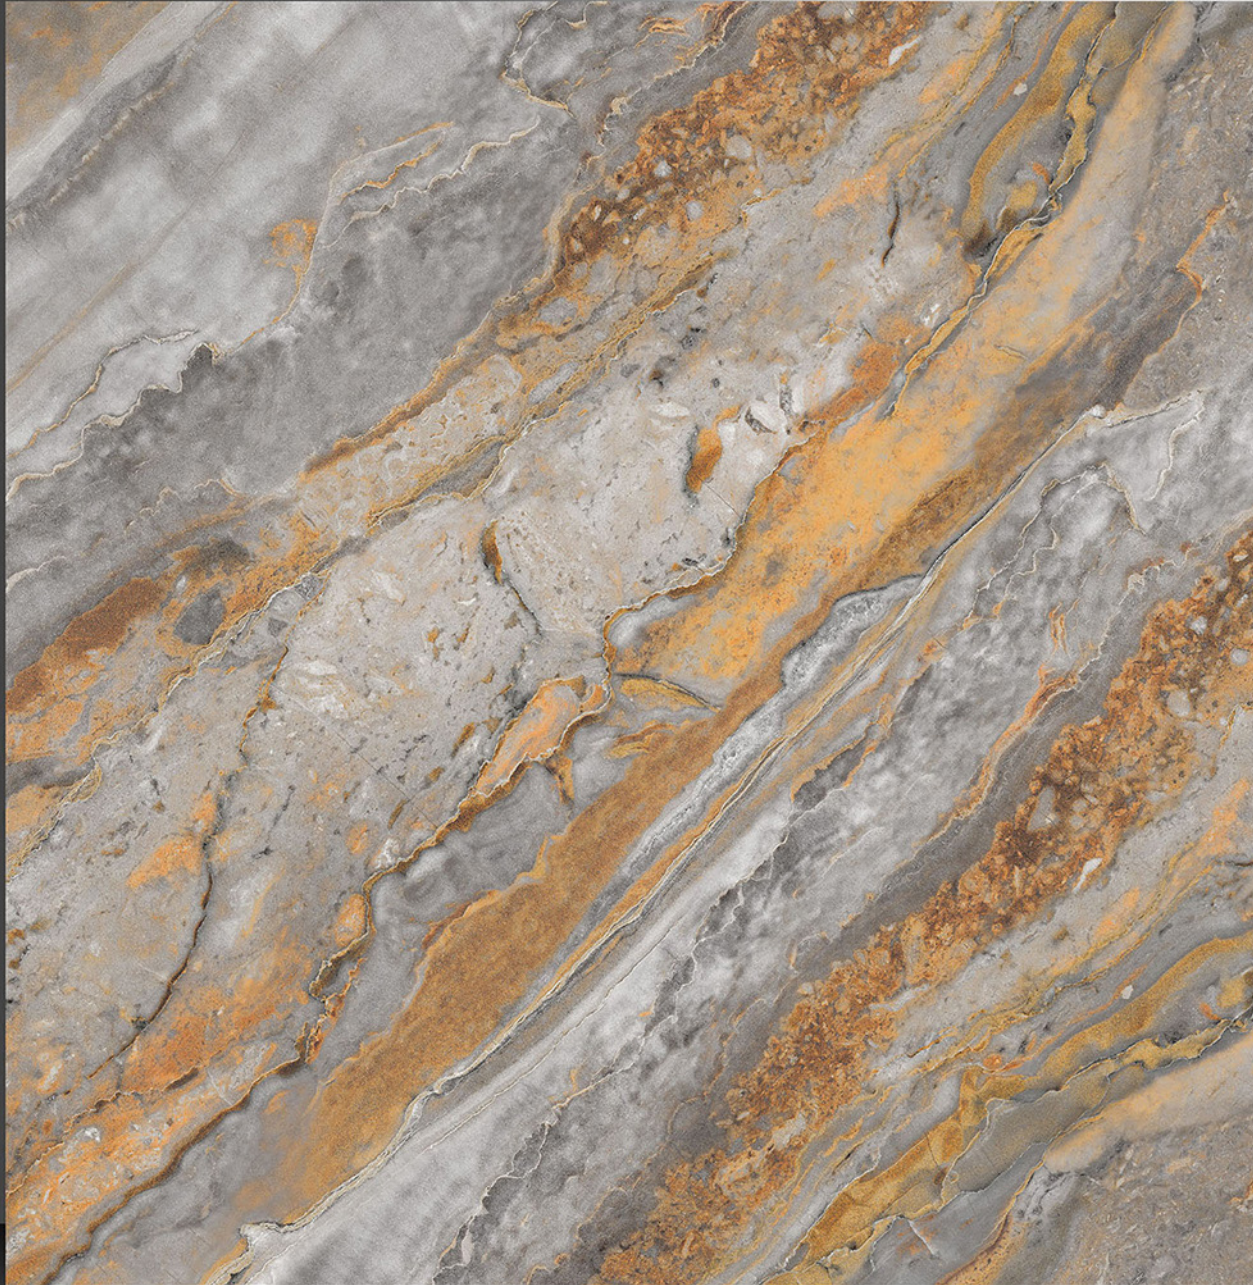

8050

Marble Series