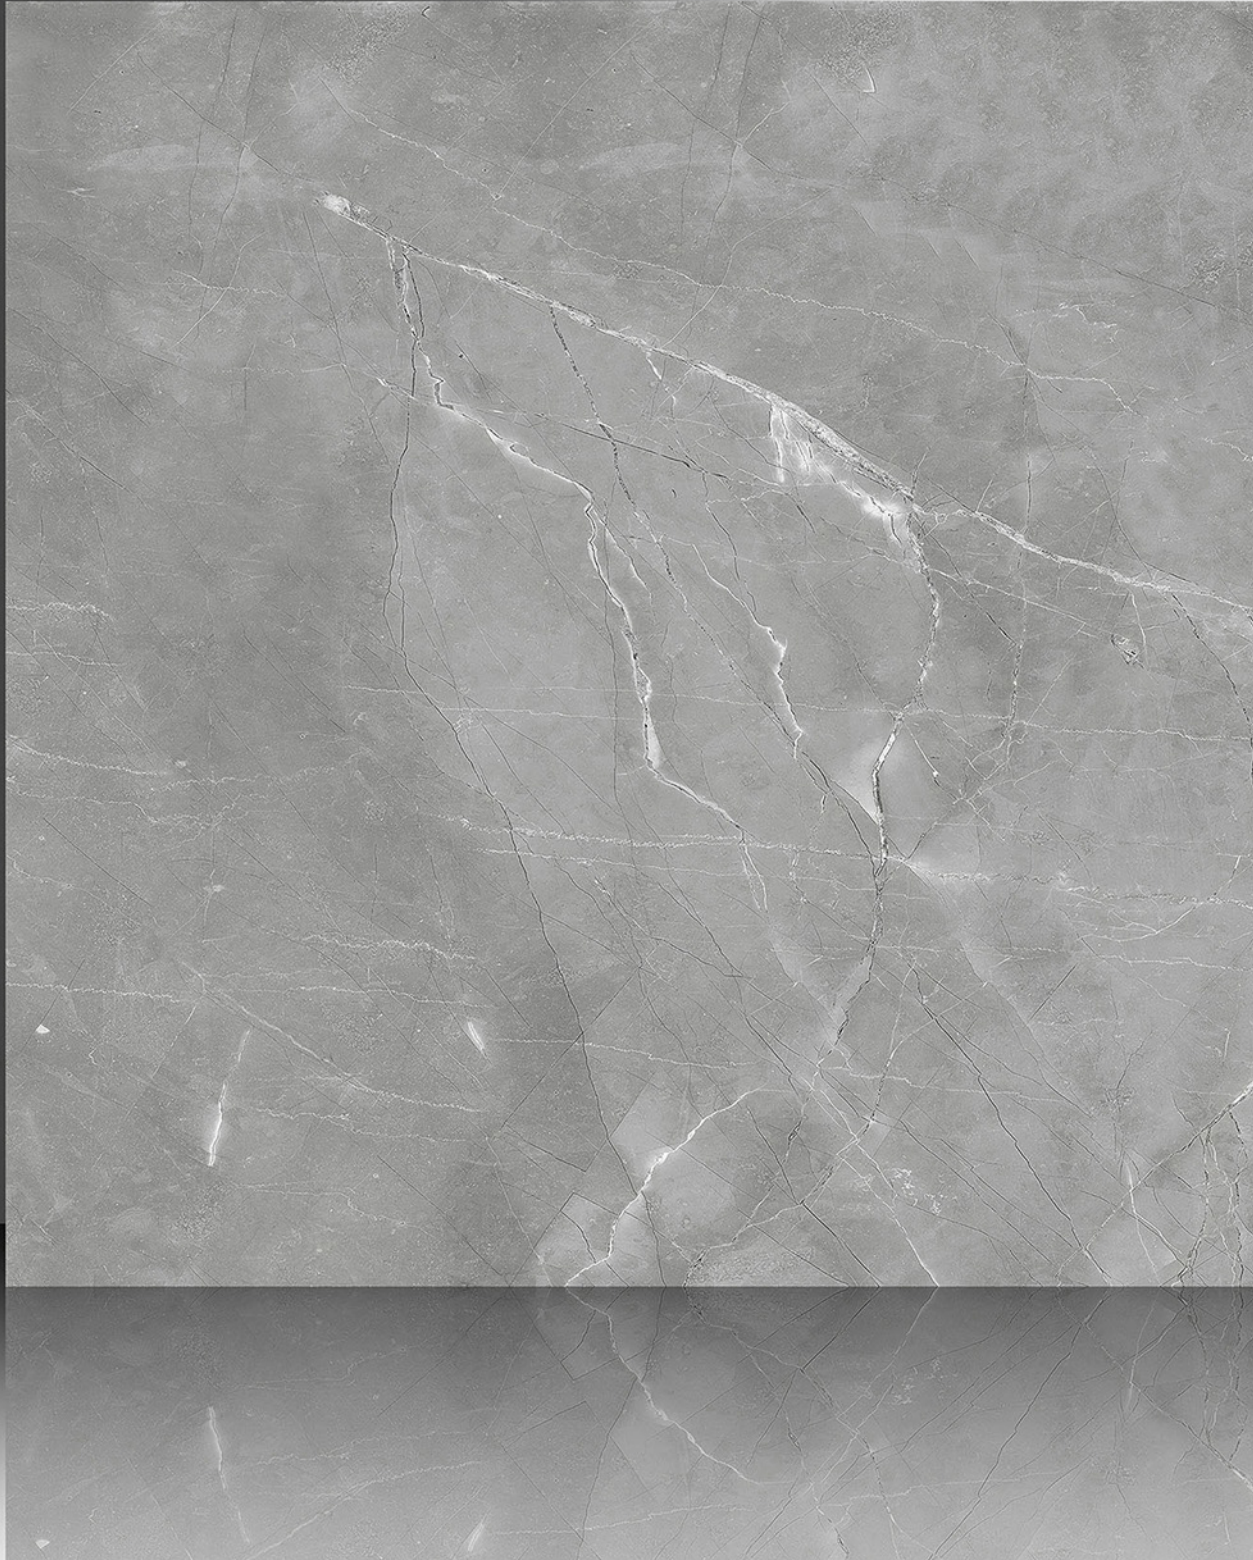

8036

Marble Series