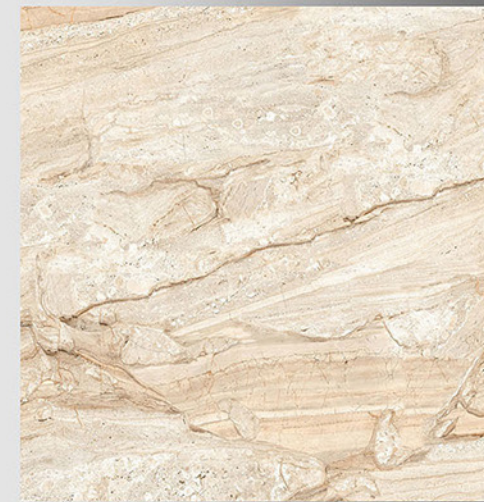

8045

Marble Series