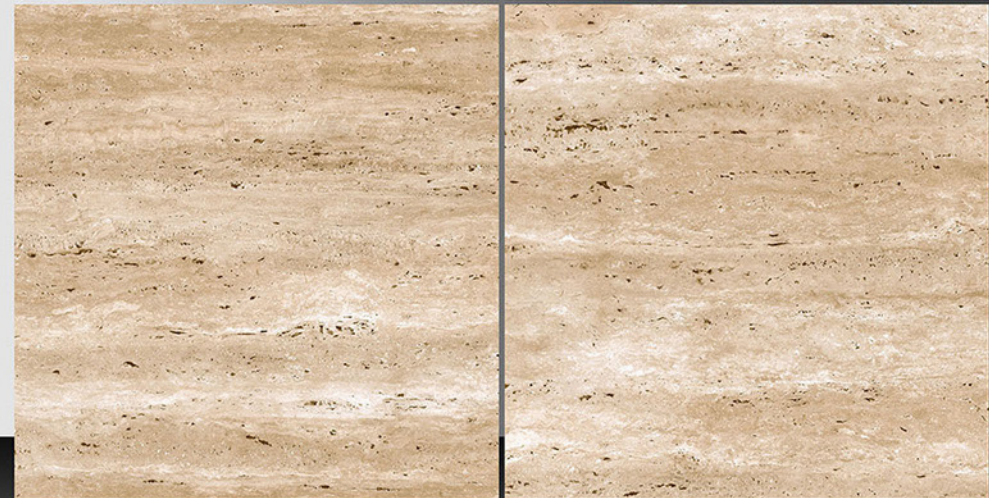

8026

Marble Series