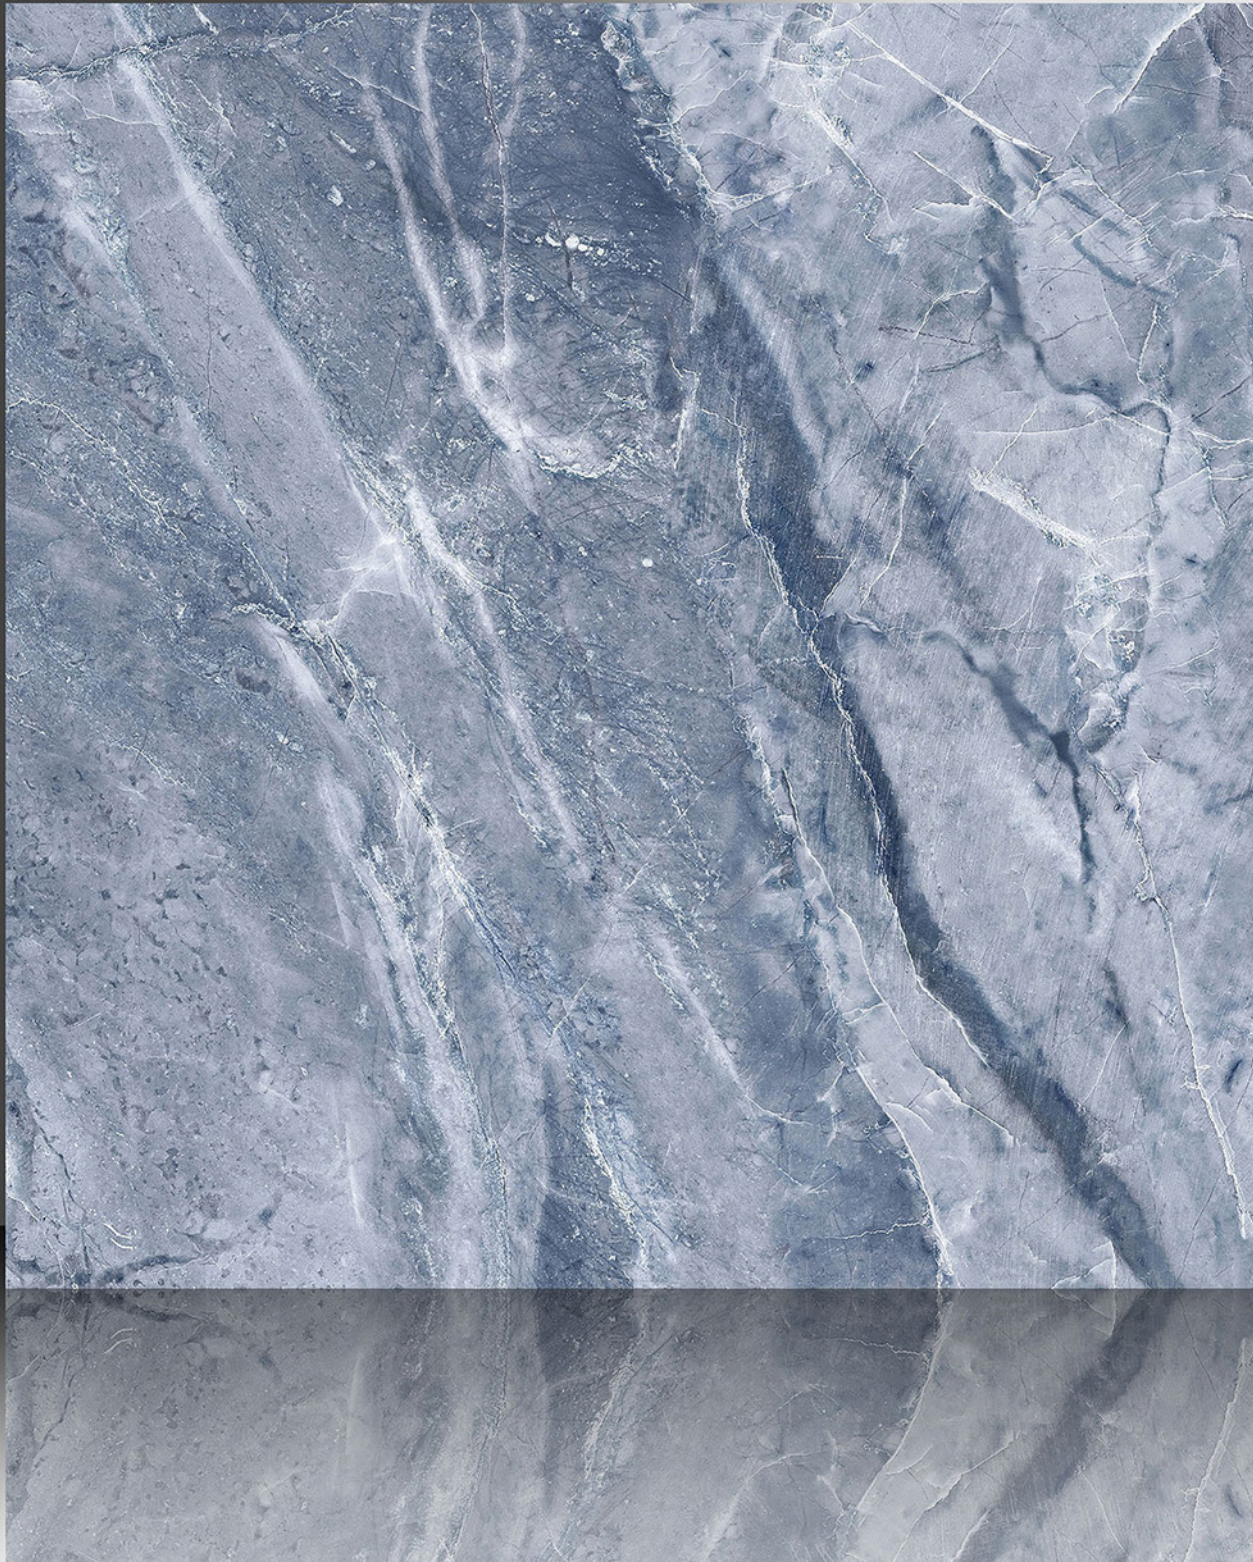

600X600 mm

8031

Marble Series

WHITE BODY

PORCELAIN TILES

600X600 mm

8032

Marble Series