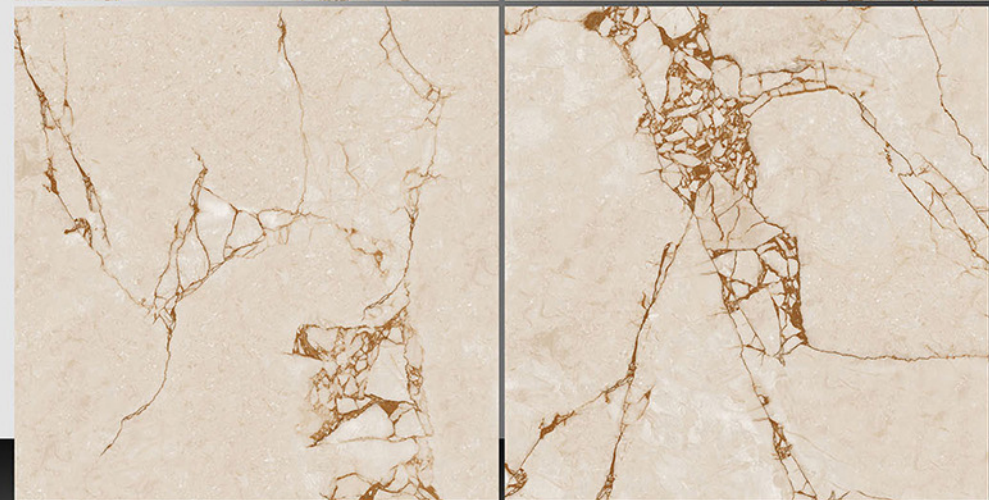

8012

Marble Series