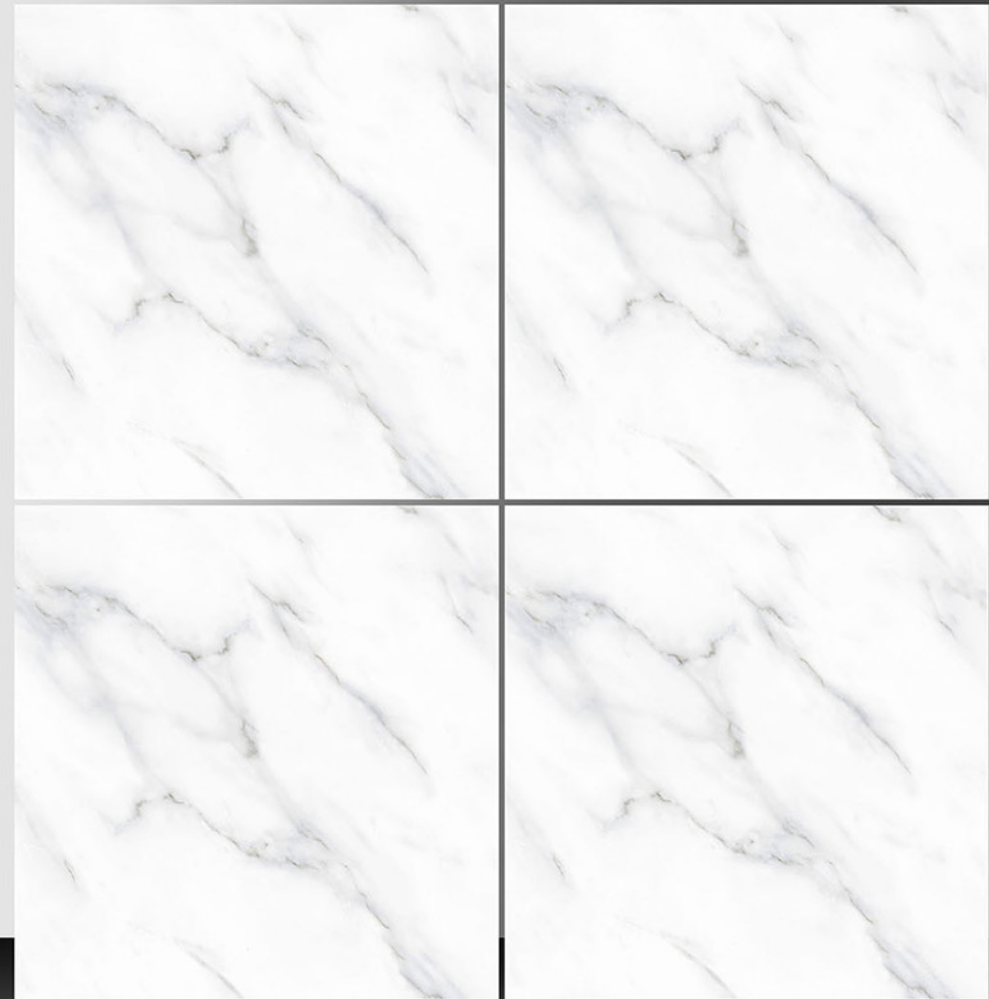

WHITE BODY

PORCELAIN TILES

600X600 mm

8017

Marble Series

WHITE BODY

PORCELAIN TILES

600X600 mm