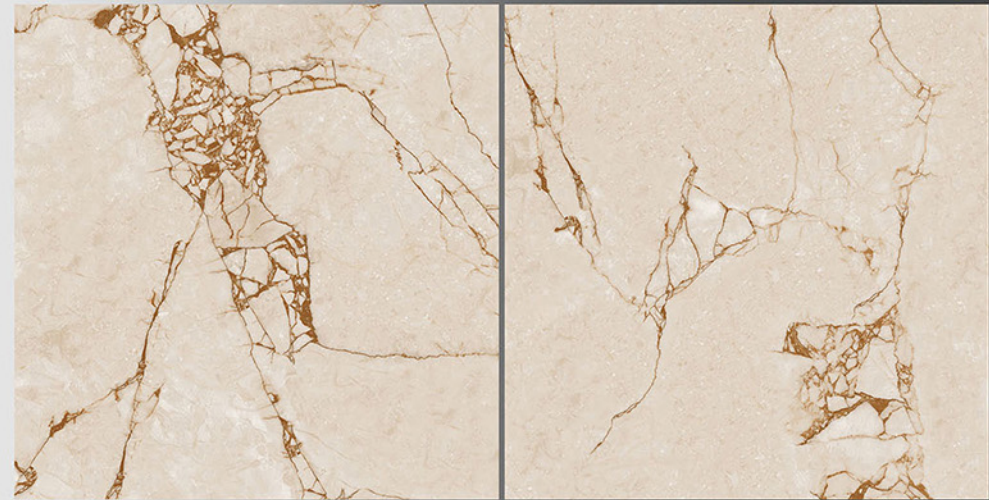

8012

Marble Series