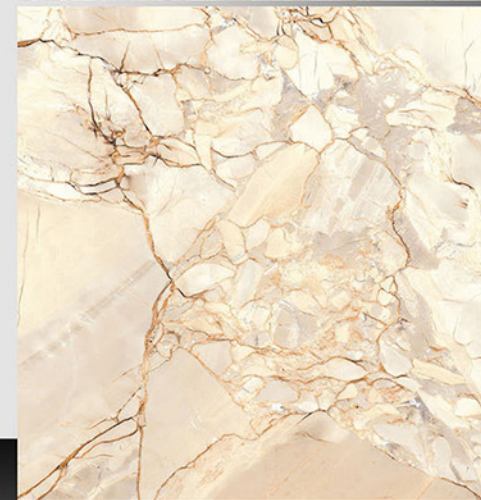

600X600 mm

8007

Marble Series

WHITE BODY

PORCELAIN TILES

600X600 mm

8008

Marble Series