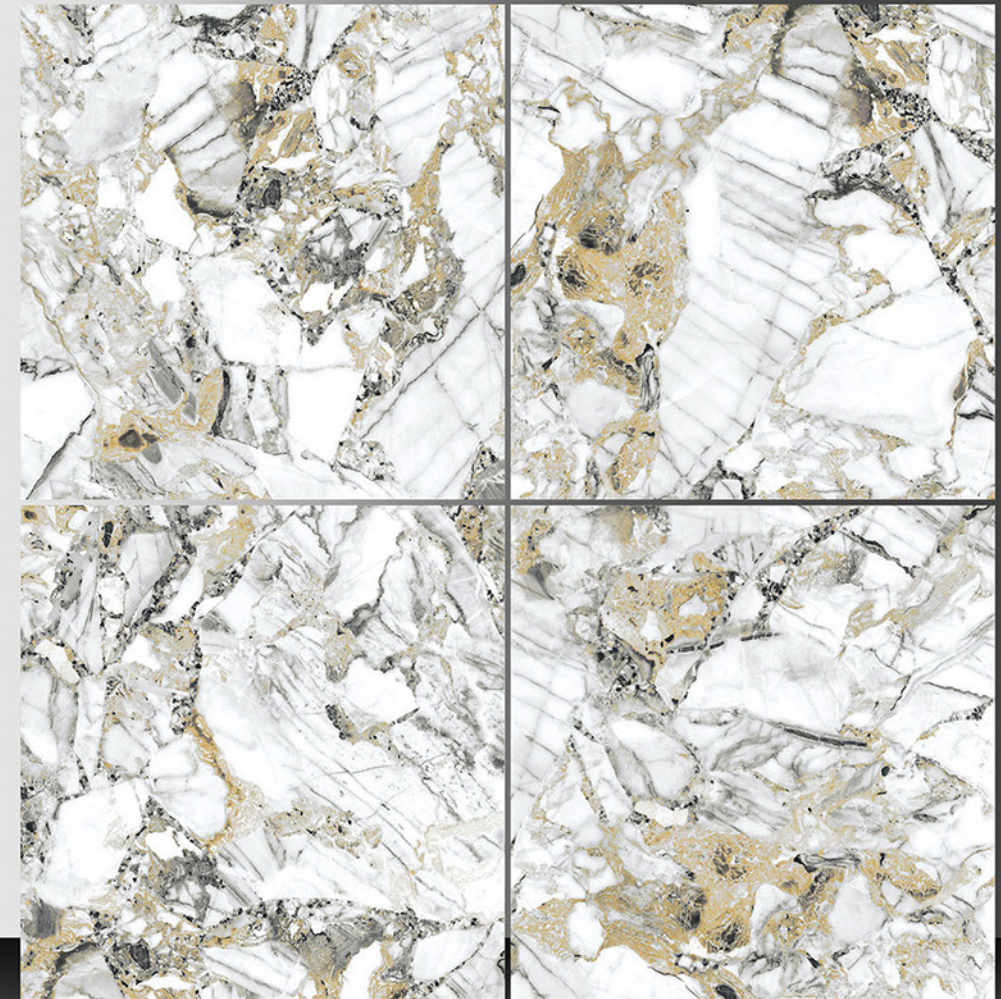

8031

Marble Series