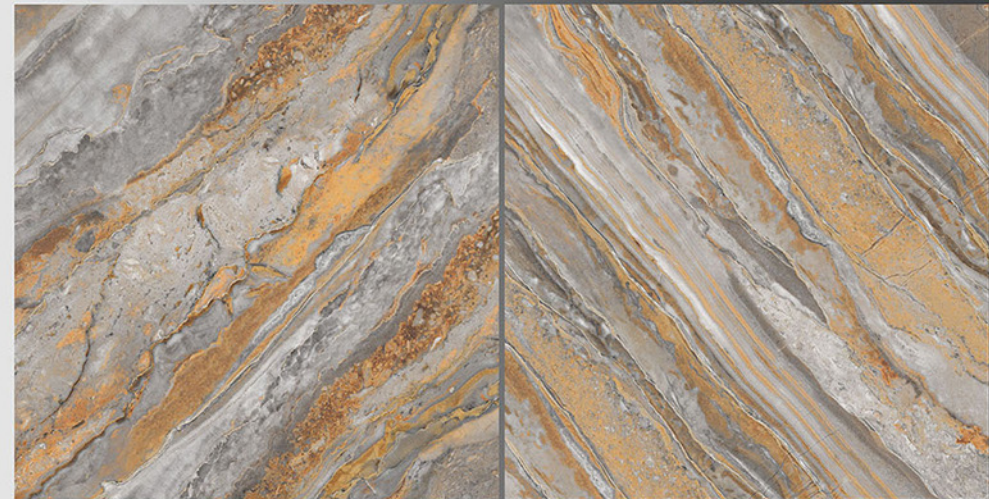

8050

Marble Series