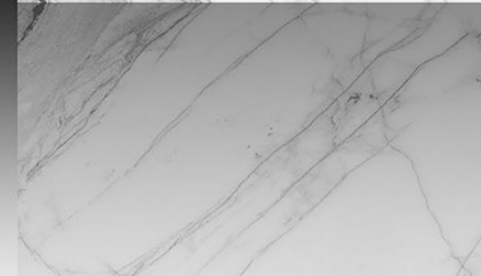

8007

Marble Series