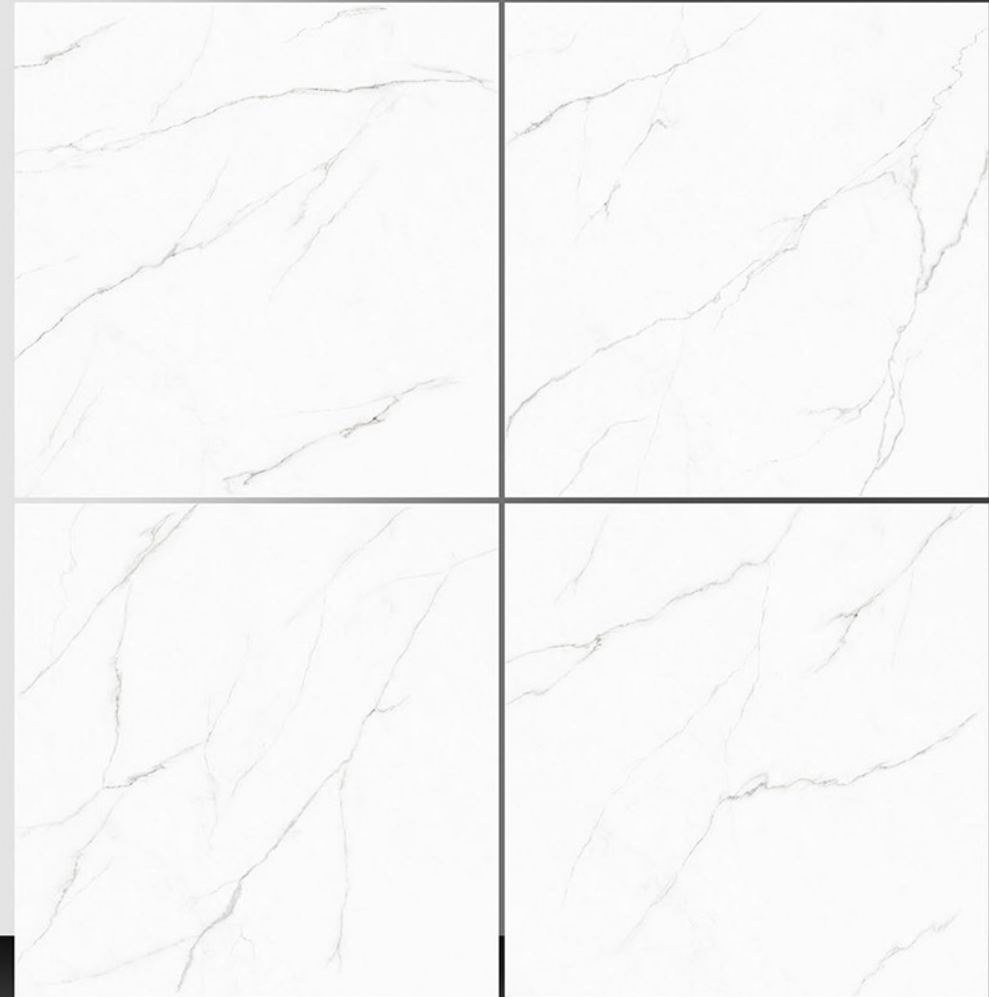

8020

Marble Series