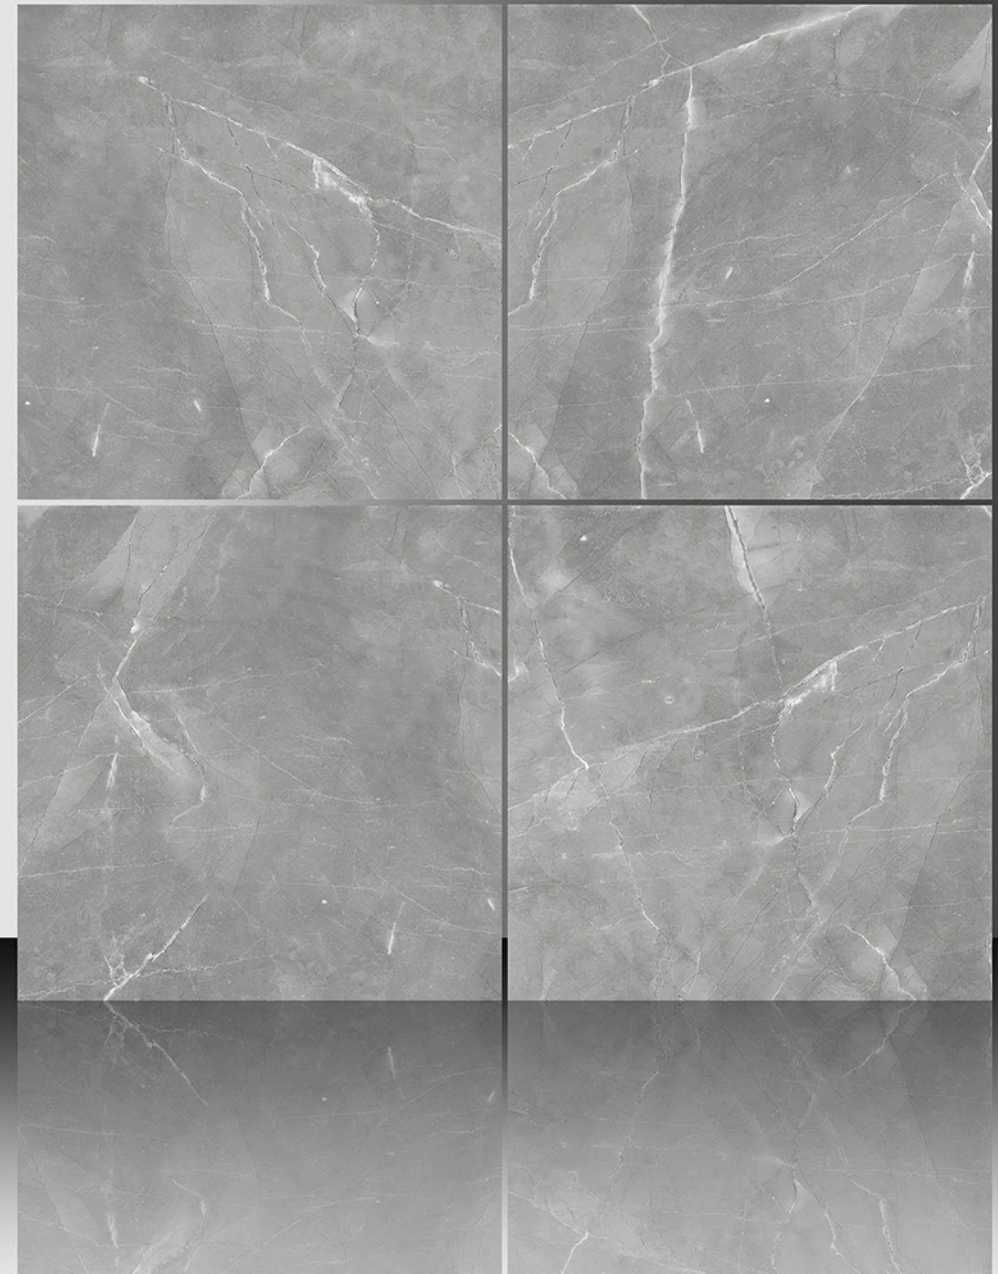

8036

Marble Series