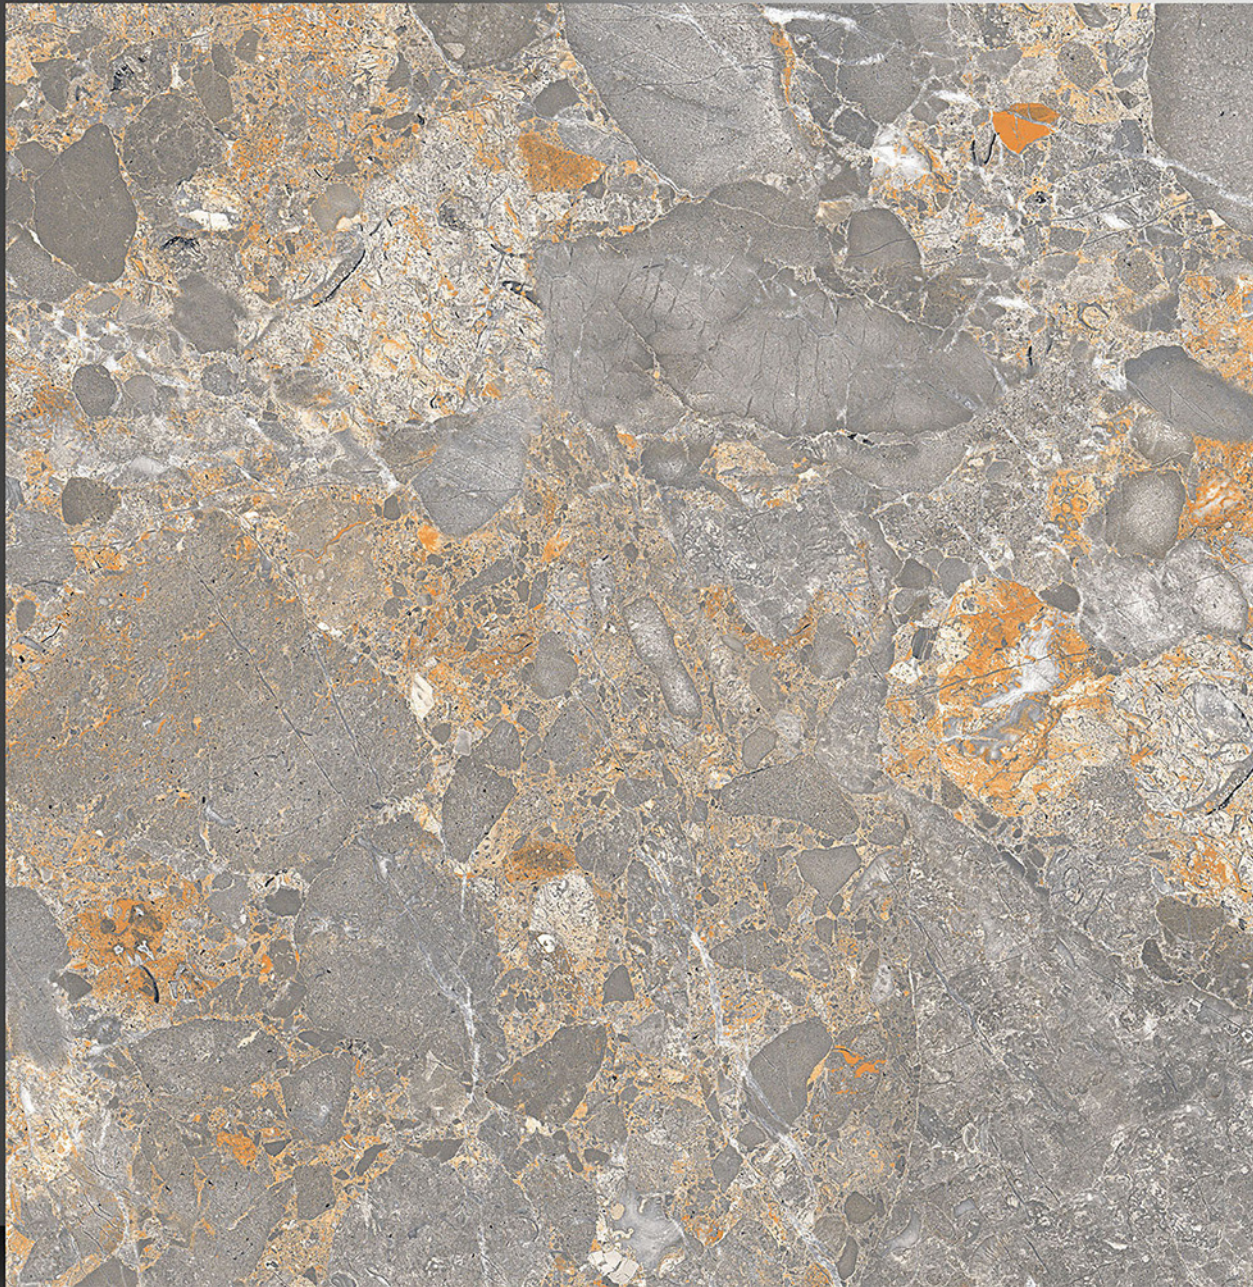

8010

Marble Series