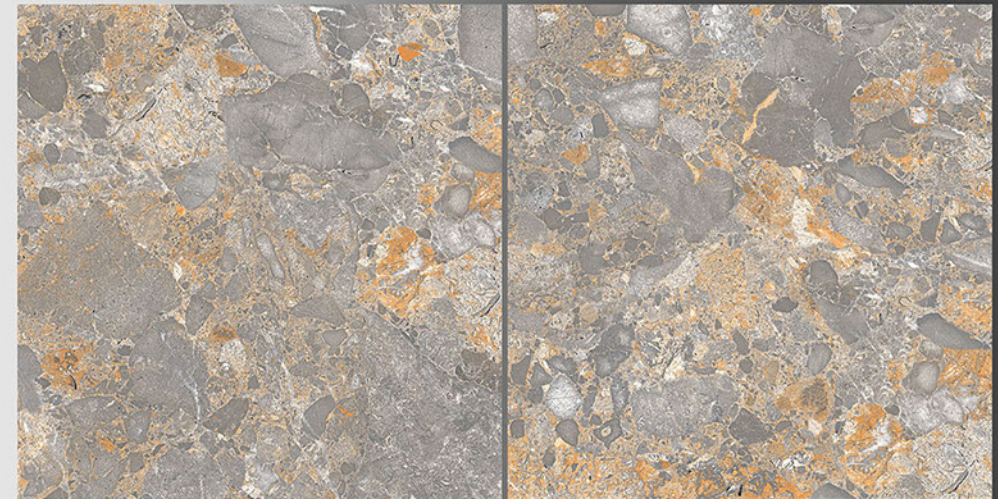

8010

Marble Series