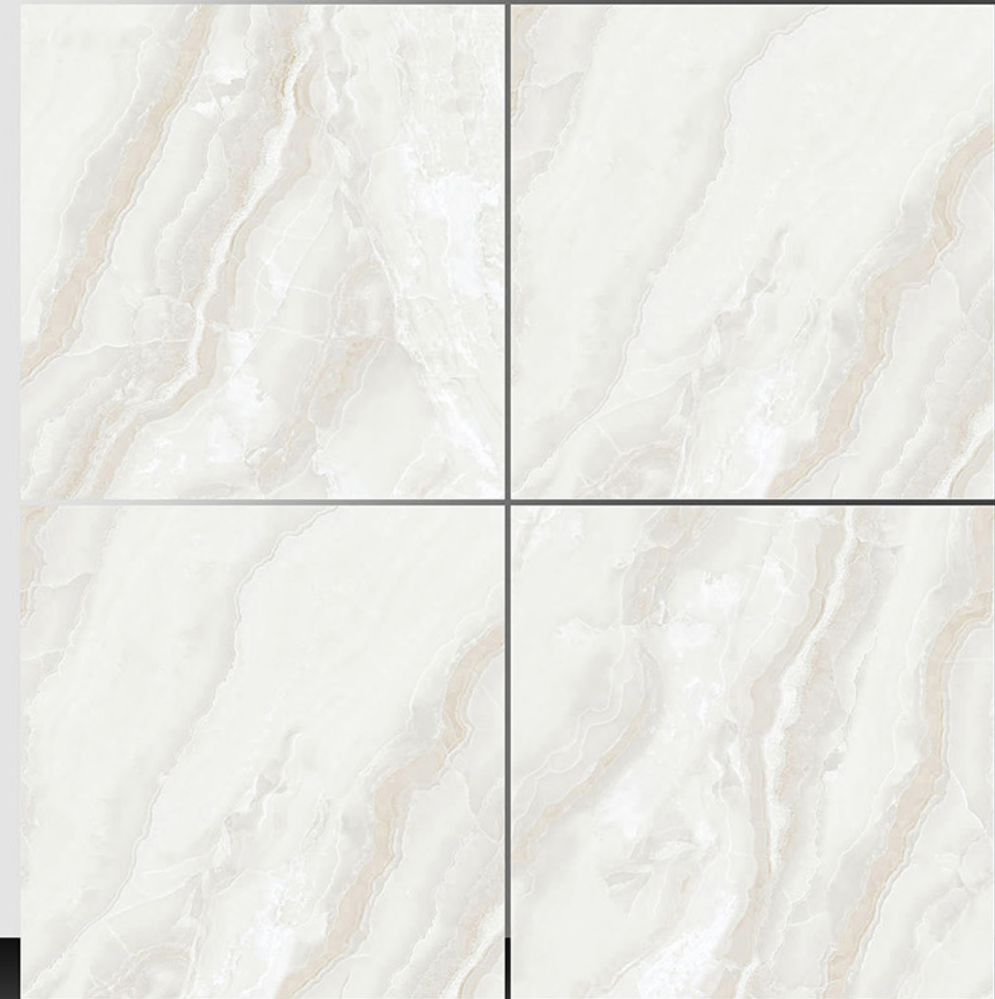

8023

Marble Series