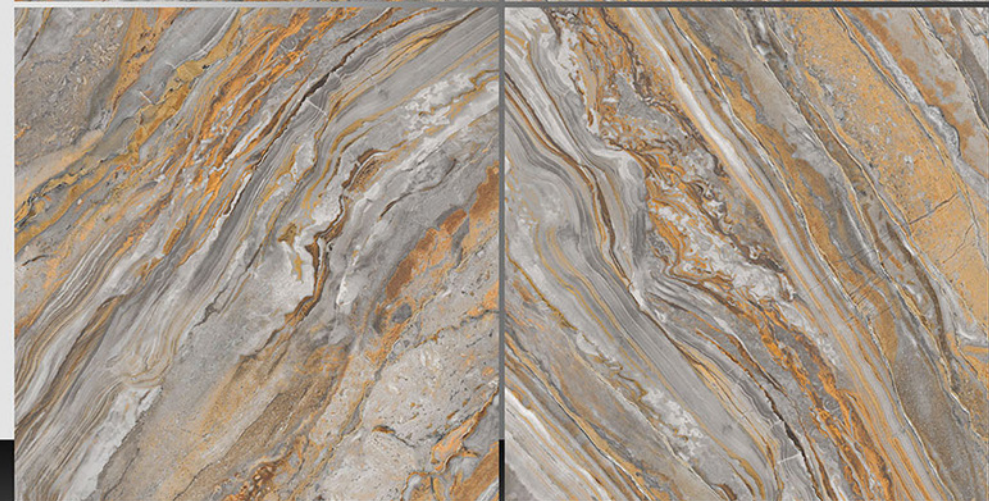

8050

Marble Series